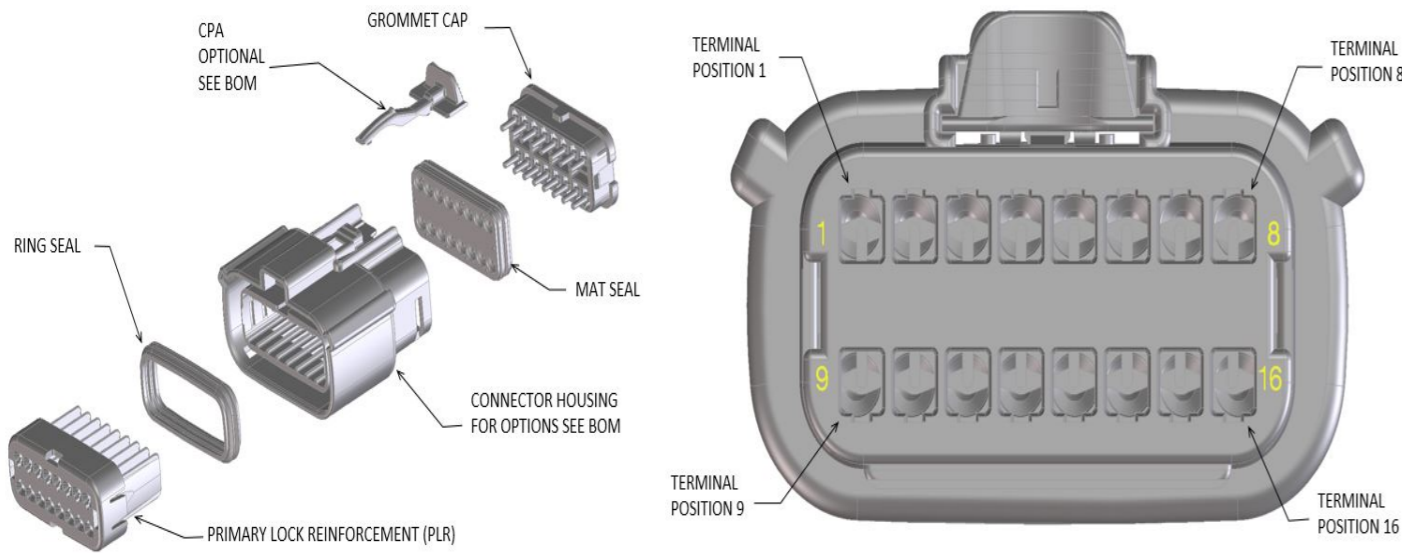

**MX150 RECEPTACLE 2X8 SEALED ASSEMBLY MAT SEAL  
BOM AND PIN OUT SHEET**

ABBREVIATION	DESCRIPTION	COLOR	MATERIAL
A-BLACK	HOUSING, KEYING OPTION A	BLACK	SPS/NYLON GF20
B-LIGHT GRAY	HOUSING, KEYING OPTION B	LIGHT GRAY	SPS/NYLON GF20
C-BROWN	HOUSING, KEYING OPTION C	BROWN	SPS/NYLON GF20
D-GREEN	HOUSING, KEYING OPTION D	GREEN	SPS/NYLON GF20
C-DARK GRAY	HOUSING, KEYING OPTION C	DARK GRAY	SPS/NYLON GF20
D-STONE GRAY	HOUSING, KEYING OPTION D	STONE GRAY	SPS/NYLON GF20
A-YELLOW	HOUSING, KEYING OPTION A	YELLOW	SPS/NYLON GF20
A-BLACK-CLIP	HOUSING, KEYING OPTION A WITH CLIPSLOT	BLACK	SPS/NYLON GF20
B-LIGHT GRAY-CLIP	HOUSING, KEYING OPTION B WITH CLIPSLOT	LIGHT GRAY	SPS/NYLON GF20
C-DARK GRAY-CLIP	HOUSING, KEYING OPTION C WITH CLIPSLOT	DARK GRAY	SPS/NYLON GF20
D-STONE GRAY-CLIP	HOUSING, KEYING OPTION D WITH CLIPSLOT	STONE GRAY	SPS/NYLON GF20
GCO	GROMMET CAP (OPEN)	BLACK	SPS/NYLON GF20
GCP	GROMMET CAP (PLUGGED)	BLACK	SPS/NYLON GF20
PLR	PLR	NATURAL	SPS/NYLON GF20
CPA	CPA	RED	PBT GF30
M	MAT SEAL	LIGHT BLUE	INHERENTLY LUBRICATED SILICONE
R	RING SEAL	GREEN	INHERENTLY LUBRICATED SILICONE