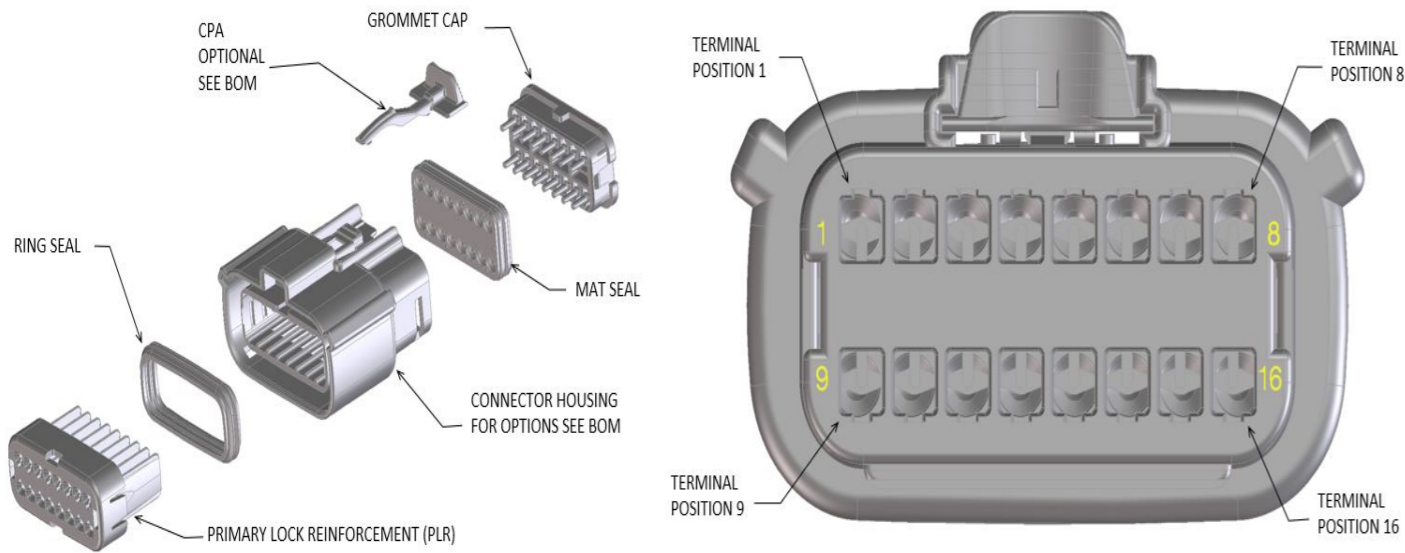

**MX150 RECEPTACLE 2X8 SEALED ASSEMBLY MAT SEAL
BOM AND PIN OUT SHEET**

ABBREVIATION	DESCRIPTION	COLOR	MATERIAL
A-BLACK	HOUSING, KEYING OPTION A	BLACK	SPS/NYLON GF20
B-LIGHT GRAY	HOUSING, KEYING OPTION B	LIGHT GRAY	SPS/NYLON GF20
C-BROWN	HOUSING, KEYING OPTION C	BROWN	SPS/NYLON GF20
D-GREEN	HOUSING, KEYING OPTION D	GREEN	SPS/NYLON GF20
C-DARK GRAY	HOUSING, KEYING OPTION C	DARK GRAY	SPS/NYLON GF20
D-STONE GRAY	HOUSING, KEYING OPTION D	STONE GRAY	SPS/NYLON GF20
A-YELLOW	HOUSING, KEYING OPTION A	YELLOW	SPS/NYLON GF20
A-BLACK-CLIP	HOUSING, KEYING OPTION A WITH CLIPSLOT	BLACK	SPS/NYLON GF20
B-LIGHT GRAY-CLIP	HOUSING, KEYING OPTION B WITH CLIPSLOT	LIGHT GRAY	SPS/NYLON GF20
C-DARK GRAY-CLIP	HOUSING, KEYING OPTION C WITH CLIPSLOT	DARK GRAY	SPS/NYLON GF20
D-STONE GRAY-CLIP	HOUSING, KEYING OPTION D WITH CLIPSLOT	STONE GRAY	SPS/NYLON GF20
GCO	GROMMET CAP (OPEN)	BLACK	SPS/NYLON GF20
GCP	GROMMET CAP (PLUGGED)	BLACK	SPS/NYLON GF20
PLR	PLR	NATURAL	SPS/NYLON GF20
CPA	CPA	RED	PBT GF30
M	MAT SEAL	LIGHT BLUE	INHERENTLY LUBRICATED SILICONE
R	RING SEAL	GREEN	INHERENTLY LUBRICATED SILICONE