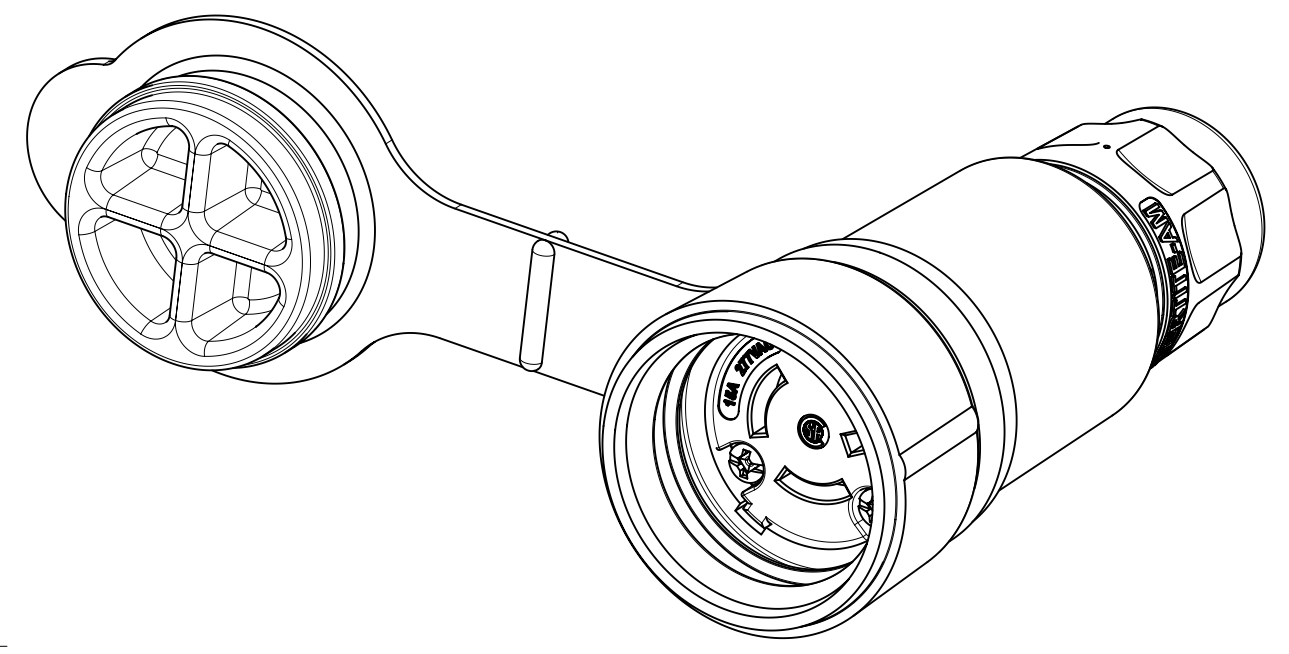

ORDER NO.	WOODHEAD NO.	COLOR
130146-0095	25W34	YELLOW
130146-0096	25W34BLK	BLACK

FACE VIEW

ITEM NO.	DESCRIPTIONS	MATERIAL	QTY.
1	BLADES	BRASS	3
2	RETAINING SCREWS	STAINLESS STEEL	3
3	TERMINAL SCREWS	BRASS, ZINC PLATED	3
4	INSERT	NYLON	1
5	TERMINAL COVER	POLYCARBONATE	1
6	FLIP COVER	SILICONE	1
7	HOUSING	SILICONE WITH NYLON THREAD	1
8	GROMMETS	RUBBER	5
9	FRICTION RING	NYLON	1
10	COMPRESSION NUT	NYLON	1
11	CABLE GLOVE	SILICONE	1

NOTES:
 1. SEE INSTRUCTION SHEET NUMBER 1301414770 FOR PRODUCT SPECIFICATION.
 2. CABLE RANGE FROM 0.375" TO 0.625"

SYMBOLS		THIS DRAWING CONTAINS INFORMATION THAT IS PROPRIETARY TO MOLEX ELECTRONIC TECHNOLOGIES, LLC AND SHOULD NOT BE USED WITHOUT WRITTEN PERMISSION		CURRENT REV DESC: RELEASED	
▽ = 0	DIMENSION UNITS	SCALE			
▽ = 0	INCH	NTS			
▽ = 0	GENERAL TOLERANCES (UNLESS SPECIFIED)				
▽ = 0	ANGULAR TOL	± 0.5°			
▽ = 0	4 PLACES	±			
▽ = 0	3 PLACES	± 0.005			
▽ = 0	2 PLACES	± 0.01			
▽ = 0	1 PLACE	± 0.02			
⊠ = 0	0 PLACES	±			
■ = 0	DRAFT WHERE APPLICABLE MUST REMAIN WITHIN DIMENSIONS				
▽ = 0	THIRD ANGLE PROJECTION				
		DRAWING	SERIES		
		C-SIZE	130146		
		EC NO: 613699			
		DRWN: VHANDI 2019/03/13			
		CHK'D: DNGUYEN62 2019/03/18			
		APPR: HKNEELAND 2019/03/21			
		INITIAL REVISION:			
		DRWN: ABABU01 2018/11/26			
		APPR: HKNEELAND 2019/02/26			
		DOCUMENT NUMBER		DOC TYPE	DOC PART
		1301460095		PSD	000
		MATERIAL NUMBER		CUSTOMER	SHEET NUMBER
		SEE TABLE		GENERAL MARKET	1 OF 1

WATERTITE CONNECTOR, L7-15R

PRODUCT CUSTOMER DRAWING