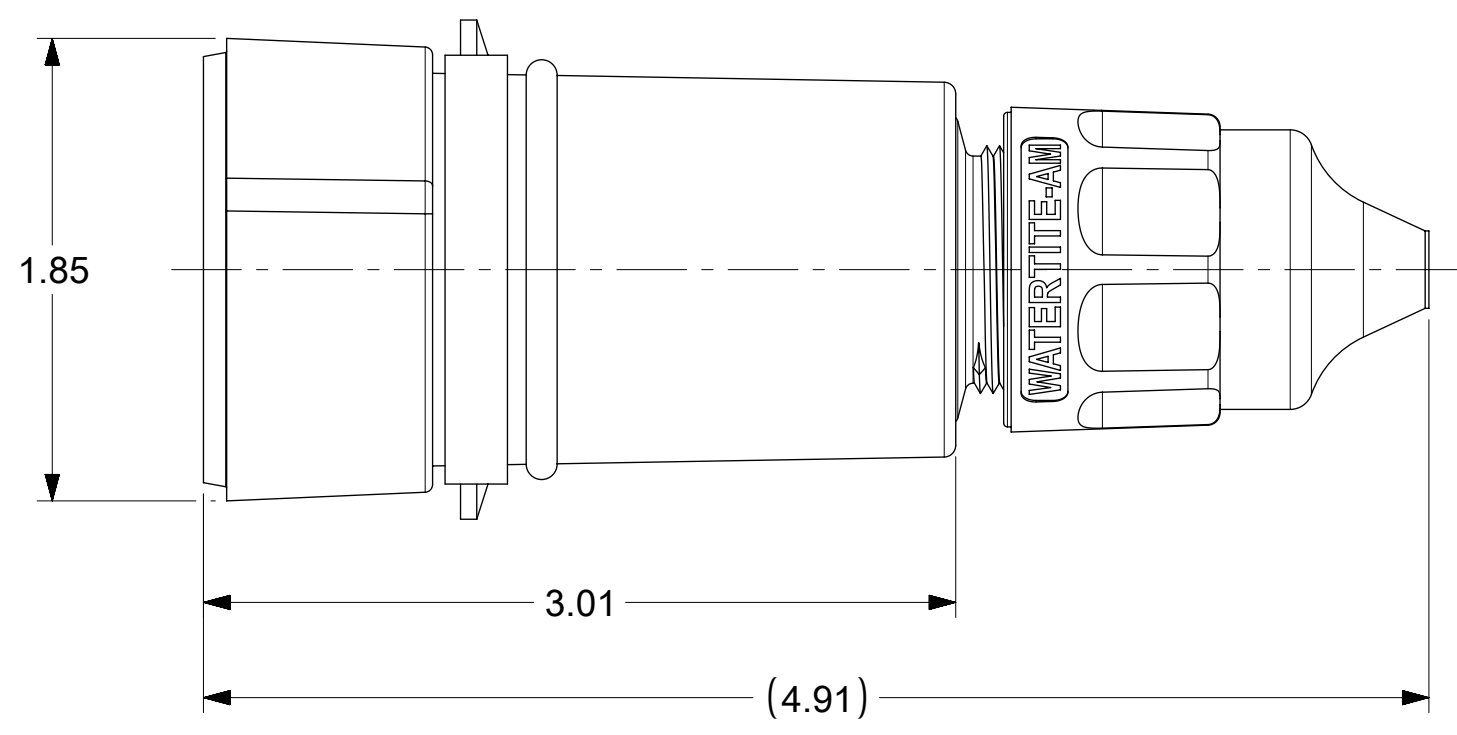

ORDER NO.	WOODHEAD NO.	COLOR
130146-0095	25W34	YELLOW
130146-0096	25W34BLK	BLACK

FACE VIEW

ITEM NO.	DESCRIPTIONS	MATERIAL	QTY.
1	BLADES	BRASS	3
2	RETAINING SCREWS	STAINLESS STEEL	3
3	TERMINAL SCREWS	BRASS, ZINC PLATED	3
4	INSERT	NYLON	1
5	TERMINAL COVER	POLYCARBONATE	1
6	FLIP COVER	SILICONE	1
7	HOUSING	SILICONE WITH NYLON THREAD	1
8	GROMMETS	RUBBER	5
9	FRICTION RING	NYLON	1
10	COMPRESSION NUT	NYLON	1
11	CABLE GLOVE	SILICONE	1

NOTES:
 1. SEE INSTRUCTION SHEET NUMBER 1301414770 FOR PRODUCT SPECIFICATION.
 2. CABLE RANGE FROM 0.375" TO 0.625"

SYMBOLS		THIS DRAWING CONTAINS INFORMATION THAT IS PROPRIETARY TO MOLEX ELECTRONIC TECHNOLOGIES, LLC AND SHOULD NOT BE USED WITHOUT WRITTEN PERMISSION		CURRENT REV DESC: RELEASED	
▽ = 0	DIMENSION UNITS	SCALE			
▽ = 0	INCH	NTS			
▽ = 0	GENERAL TOLERANCES (UNLESS SPECIFIED)				
▽ = 0	ANGULAR TOL	± 0.5°			
▽ = 0	4 PLACES	±			
▽ = 0	3 PLACES	± 0.005			
▽ = 0	2 PLACES	± 0.01			
▽ = 0	1 PLACE	± 0.02			
⊠ = 0	0 PLACES	±			
■ = 0	DRAFT WHERE APPLICABLE MUST REMAIN WITHIN DIMENSIONS				
▽ = 0	THIRD ANGLE PROJECTION				
		DRAWING	SERIES		
		C-SIZE	130146		
		EC NO: 613699			
		DRWN: VHANDI 2019/03/13			
		CHK'D: DNGUYEN62 2019/03/18			
		APPR: HKNEELAND 2019/03/21			
		INITIAL REVISION:			
		DRWN: ABABU01 2018/11/26			
		APPR: HKNEELAND 2019/02/26			
		DOCUMENT NUMBER		DOC TYPE	DOC PART
		1301460095		PSD	000
		MATERIAL NUMBER		CUSTOMER	SHEET NUMBER
		SEE TABLE		GENERAL MARKET	1 OF 1

WATERTITE CONNECTOR, L7-15R

PRODUCT CUSTOMER DRAWING