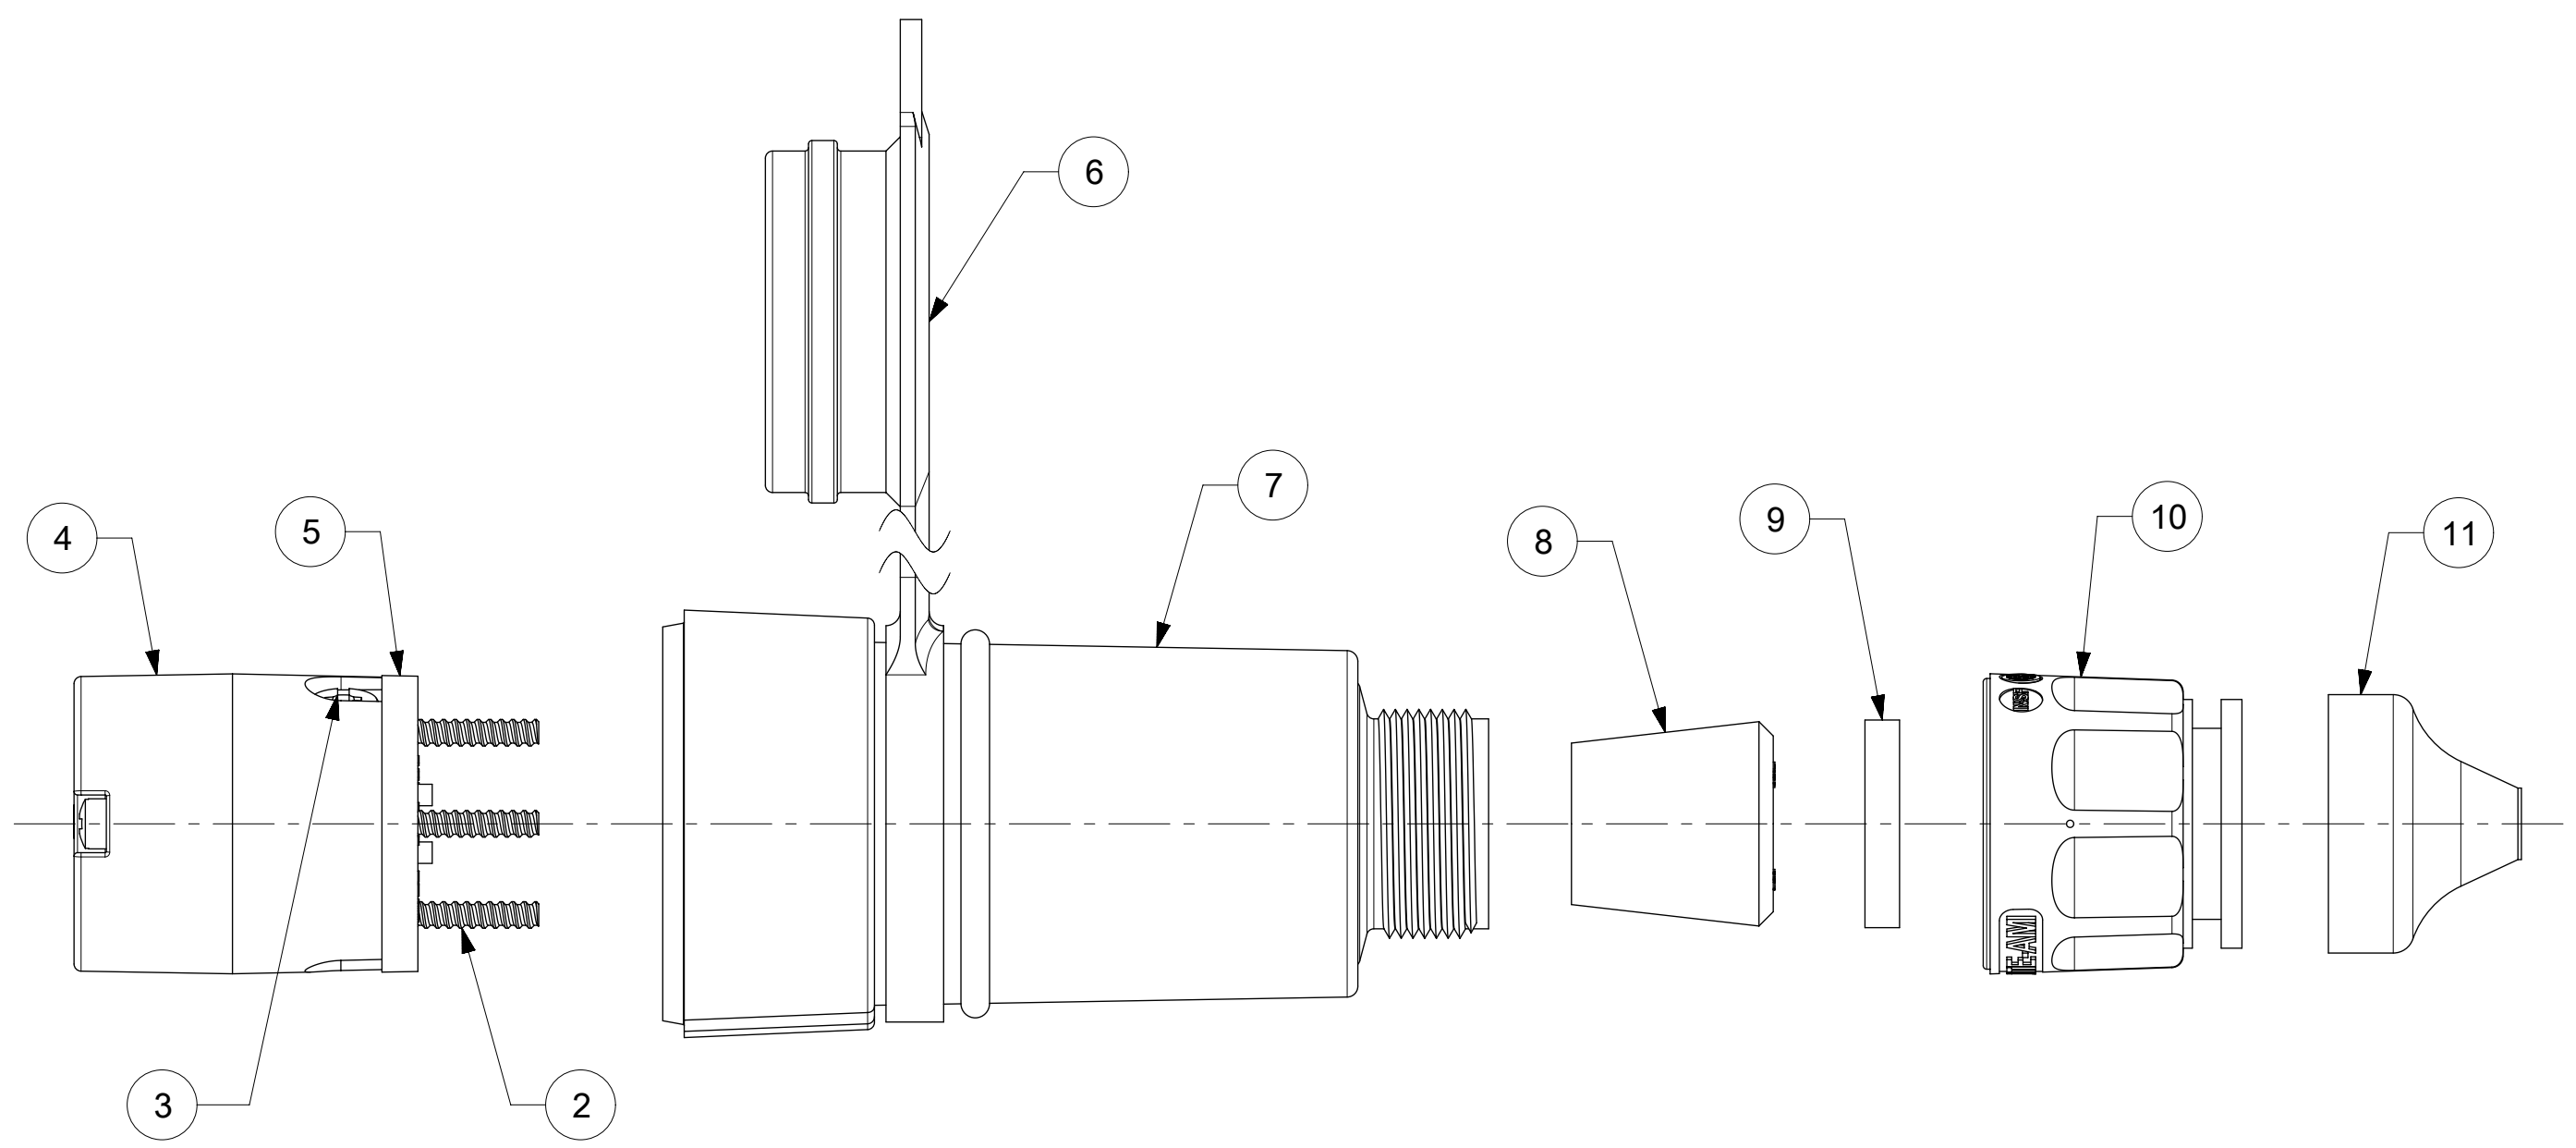

ORDER NO.	WOODHEAD NO.	COLOR
130146-0095	25W34	YELLOW
130146-0096	25W34BLK	BLACK

FACE VIEW

ITEM NO.	DESCRIPTIONS	MATERIAL	QTY.
1	BLADES	BRASS	3
2	RETAINING SCREWS	STAINLESS STEEL	3
3	TERMINAL SCREWS	BRASS, ZINC PLATED	3
4	INSERT	NYLON	1
5	TERMINAL COVER	POLYCARBONATE	1
6	FLIP COVER	SILICONE	1
7	HOUSING	SILICONE WITH NYLON THREAD	1
8	GROMMETS	RUBBER	5
9	FRICTION RING	NYLON	1
10	COMPRESSION NUT	NYLON	1
11	CABLE GLOVE	SILICONE	1

NOTES:
 1. SEE INSTRUCTION SHEET NUMBER 1301414770 FOR PRODUCT SPECIFICATION.
 2. CABLE RANGE FROM 0.375" TO 0.625"

SYMBOLS		THIS DRAWING CONTAINS INFORMATION THAT IS PROPRIETARY TO MOLEX ELECTRONIC TECHNOLOGIES, LLC AND SHOULD NOT BE USED WITHOUT WRITTEN PERMISSION		CURRENT REV DESC: RELEASED	
▽ = 0	DIMENSION UNITS	SCALE			
▽ = 0	INCH	NTS			
▽ = 0	GENERAL TOLERANCES (UNLESS SPECIFIED)				
▽ = 0	ANGULAR TOL	± 0.5°			
▽ = 0	4 PLACES	±			
▽ = 0	3 PLACES	± 0.005			
▽ = 0	2 PLACES	± 0.01			
▽ = 0	1 PLACE	± 0.02			
⊠ = 0	0 PLACES	±			
■ = 0	DRAFT WHERE APPLICABLE MUST REMAIN WITHIN DIMENSIONS				
▽ = 0	THIRD ANGLE PROJECTION				
		DRAWING	SERIES		
		C-SIZE	130146		
		EC NO: 613699			
		DRWN: VHANDI 2019/03/13			
		CHK'D: DNGUYEN62 2019/03/18			
		APPR: HKNEELAND 2019/03/21			
		INITIAL REVISION:			
		DRWN: ABABU01 2018/11/26			
		APPR: HKNEELAND 2019/02/26			
		DOCUMENT NUMBER		DOC TYPE	DOC PART
		1301460095		PSD	000
		MATERIAL NUMBER		CUSTOMER	SHEET NUMBER
		SEE TABLE		GENERAL MARKET	1 OF 1

WATERTITE CONNECTOR, L7-15R

PRODUCT CUSTOMER DRAWING