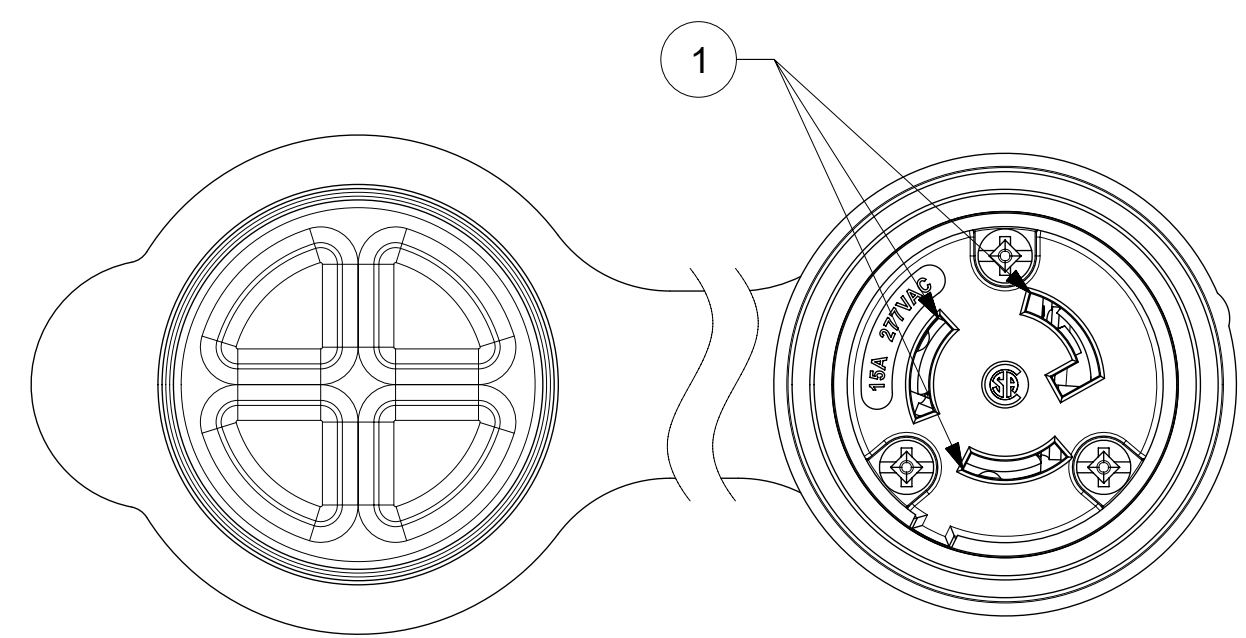

ORDER NO.	WOODHEAD NO.	COLOR
130146-0095	25W34	YELLOW
130146-0096	25W34BLK	BLACK

FACE VIEW

ITEM NO.	DESCRIPTIONS	MATERIAL	QTY.
1	BLADES	BRASS	3
2	RETAINING SCREWS	STAINLESS STEEL	3
3	TERMINAL SCREWS	BRASS, ZINC PLATED	3
4	INSERT	NYLON	1
5	TERMINAL COVER	POLYCARBONATE	1
6	FLIP COVER	SILICONE	1
7	HOUSING	SILICONE WITH NYLON THREAD	1
8	GROMMETS	RUBBER	5
9	FRICTION RING	NYLON	1
10	COMPRESSION NUT	NYLON	1
11	CABLE GLOVE	SILICONE	1

NOTES:
 1. SEE INSTRUCTION SHEET NUMBER 1301414770 FOR PRODUCT SPECIFICATION.
 2. CABLE RANGE FROM 0.375" TO 0.625"

SYMBOLS		THIS DRAWING CONTAINS INFORMATION THAT IS PROPRIETARY TO MOLEX ELECTRONIC TECHNOLOGIES, LLC AND SHOULD NOT BE USED WITHOUT WRITTEN PERMISSION		CURRENT REV DESC: RELEASED	
▽ = 0	DIMENSION UNITS	SCALE			
▽ = 0	INCH	NTS			
▽ = 0	GENERAL TOLERANCES (UNLESS SPECIFIED)				
▽ = 0	ANGULAR TOL	± 0.5°			
▽ = 0	4 PLACES	±			
▽ = 0	3 PLACES	± 0.005			
▽ = 0	2 PLACES	± 0.01			
▽ = 0	1 PLACE	± 0.02			
⊠ = 0	0 PLACES	±			
■ = 0	DRAFT WHERE APPLICABLE MUST REMAIN WITHIN DIMENSIONS				
▽ = 0	THIRD ANGLE PROJECTION				
		DRAWING	SERIES		
		C-SIZE	130146		
		EC NO: 613699			
		DRWN: VHANDI 2019/03/13			
		CHK'D: DNGUYEN62 2019/03/18			
		APPR: HKNEELAND 2019/03/21			
		INITIAL REVISION:			
		DRWN: ABABU01 2018/11/26			
		APPR: HKNEELAND 2019/02/26			
		DOCUMENT NUMBER		DOC TYPE	DOC PART
		1301460095		PSD	000
		MATERIAL NUMBER		CUSTOMER	SHEET NUMBER
		SEE TABLE		GENERAL MARKET	1 OF 1

WATERTITE CONNECTOR, L7-15R

PRODUCT CUSTOMER DRAWING