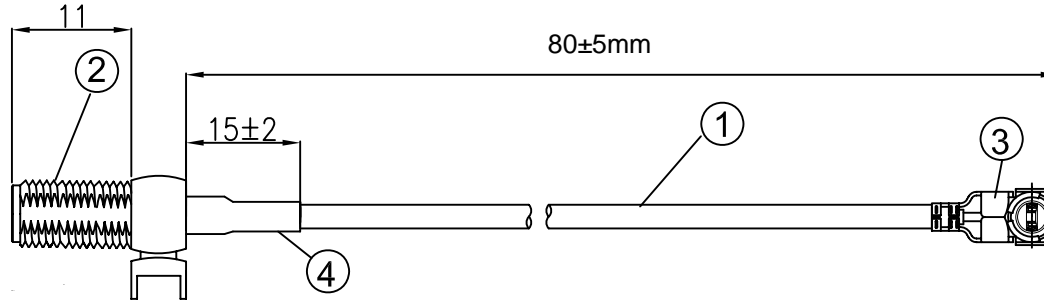

Kinghelm®

型号: KH-IPEX-SMAKWE-RG137-Q80MM

NOTES:

1. ELECTRICAL:
 - 1.1. VOLTAGE RATING:DCV 300V 10MS
 - 1.2. CONDUCTANCE RESISTANCE: 3.0 OHM/MAX.
 - 1.3. INSULATION RESISTANCE: 5.0M OHM/MIN.
 - 1.4. THE CABLE SHOULD BE 100% ELECTRICAL TEST
 - 1.5. IT SHOULD BE NO ANY OPEN/SHORT, MISWIRING AND INTERMITTENT FAILURES.
2. MATERIAL:
 - 2.1. SEE TABLE
3. ALL COMPONENTS ARE RoHS COMPLIANT.

ITEM NO.	PART NUMBER	DESCRIPTION	QTY.
④	套管	黑色热缩套管, OD:2.0MM	AS
③	端子	高仿I-PEX, 1.37端子, 镀金	1
②	接头	SMA母头母针, 带4个脚, 11牙, 镀金, 外螺内孔	1
①	同轴线	RF1.37黑线, OD: 1.37mm	AS

深圳市金航标电子有限公司

WWW.BDS666.COM

KH-IPEX-SMAKWE-RG137-Q80MM

0755-83044319

ALL DIMENSION
ARE IN MM

DRAWN James DATE 2020-04-15

CHKD. Frank 2020-04-15

COMPUTER GENERATED
IN SOLIDWORKS

APPD. Scott 2020-04-15

DO NOT SCALE
THIS DRAWING

I-PEX1.37 TO SMA /F L=80 mm

PROJECTION

GENERAL TOLERANCE FOR
ANGLES X.X X.XX X.XXX
± 1° ± 0.3 ± 0.25 ± 0.150

SIZE Number

B

REV

A

SCALE: Free

TYPE