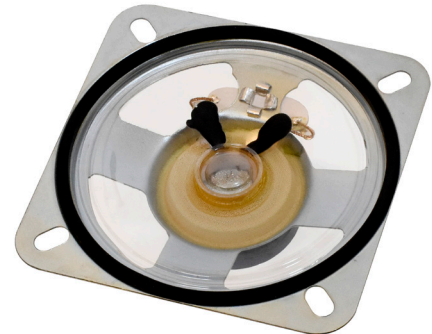

MODEL: GF0776M | **DESCRIPTION:** SPEAKER**FEATURES**

- 77 mm
- square frame
- 1.0 W
- 8 Ω
- ferrite magnet
- PET cone

**SPECIFICATIONS**

parameter	conditions/description	min	typ	max	units
input power			1.0	2.0	W
impedance	at 0.8 kHz, 1.0 V	6.8	8	9.2	Ω
resonant frequency (Fo)	at 1.0 V	288	360	432	Hz
frequency response		Fo		11,000	Hz
sound pressure level	at 1.0 W, 50 cm, avg at 1.0, 1.4, 1.7, 2.0 kHz	88	91	94	dB
buzz, rattle, etc.	must be normal at sine wave			2.82	V
dimensions	77 x 77 x 24				mm
magnet	ferrite				
cone material	PET				
terminal	solder eyelets				
weight			70.0		g
operating temperature		-25		60	$^{\circ}$ C
hand soldering	for maximum 3 seconds	360	380	400	$^{\circ}$ C
RoHS	yes				