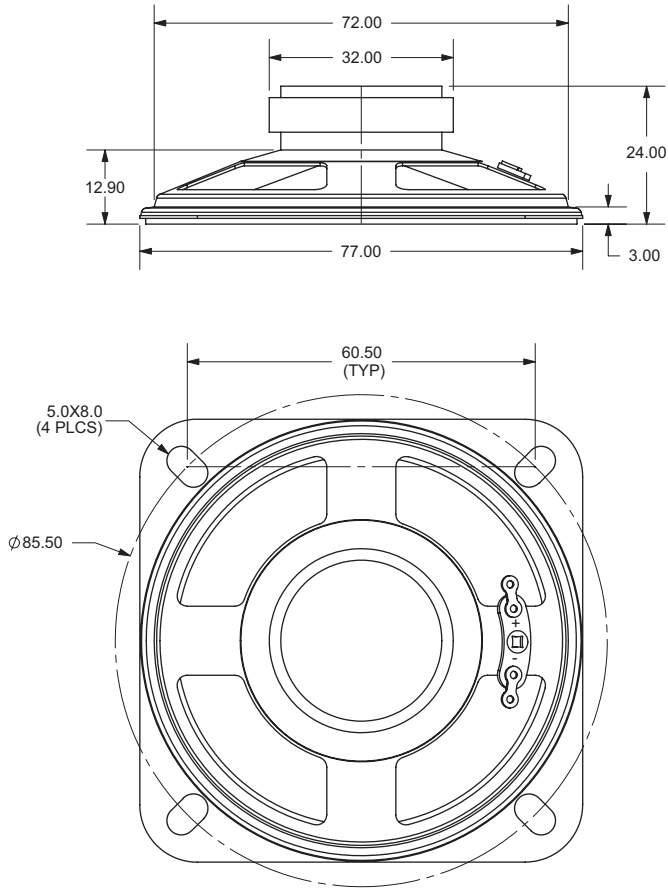

MODEL: GF0776M | **DESCRIPTION:** SPEAKER**FEATURES**

- 77 mm
- square frame
- 1.0 W
- 8 Ω
- ferrite magnet
- PET cone

**SPECIFICATIONS**

parameter	conditions/description	min	typ	max	units
input power			1.0	2.0	W
impedance	at 0.8 kHz, 1.0 V	6.8	8	9.2	Ω
resonant frequency (Fo)	at 1.0 V	288	360	432	Hz
frequency response		Fo		11,000	Hz
sound pressure level	at 1.0 W, 50 cm, avg at 1.0, 1.4, 1.7, 2.0 kHz	88	91	94	dB
buzz, rattle, etc.	must be normal at sine wave			2.82	V
dimensions	77 x 77 x 24				mm
magnet	ferrite				
cone material	PET				
terminal	solder eyelets				
weight			70.0		g
operating temperature		-25		60	$^{\circ}$ C
hand soldering	for maximum 3 seconds	360	380	400	$^{\circ}$ C
RoHS	yes				

MECHANICAL DRAWING

units: mm
tolerance: ±0.8 mm

FREQUENCY RESPONSE CURVE

parameter	conditions/description
potentiometer range	50 dB
rectifier	RMS
lower limit frequency	20 Hz
wr. speed	100 mm/sec
zero level	60 dB