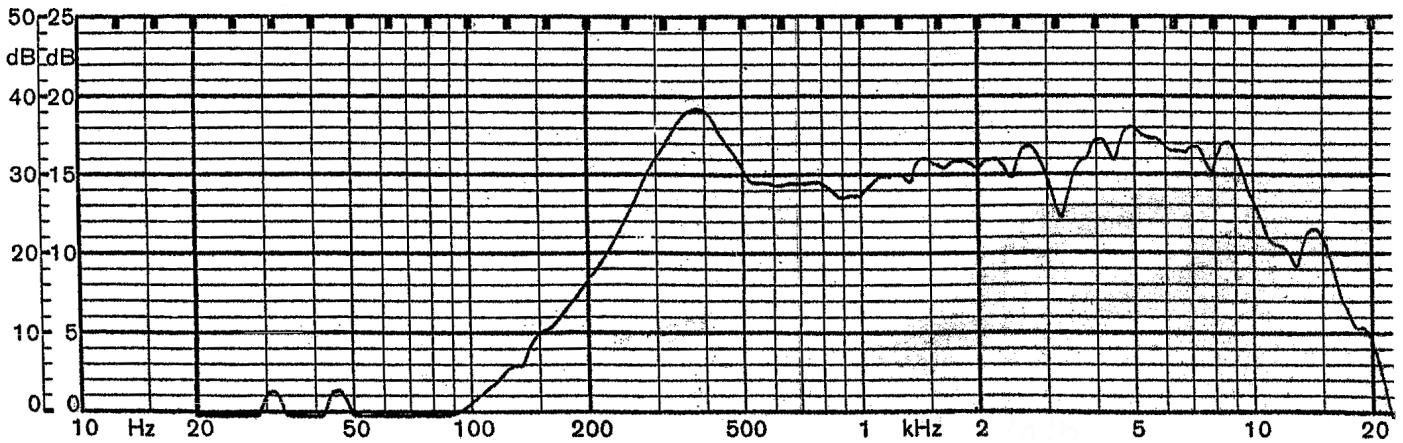

MODEL: GF0776M | **DESCRIPTION:** SPEAKER**FEATURES**

- 77 mm
- square frame
- 1.0 W
- 8 Ω
- ferrite magnet
- PET cone

**SPECIFICATIONS**

parameter	conditions/description	min	typ	max	units
input power			1.0	2.0	W
impedance	at 0.8 kHz, 1.0 V	6.8	8	9.2	Ω
resonant frequency (Fo)	at 1.0 V	288	360	432	Hz
frequency response		Fo		11,000	Hz
sound pressure level	at 1.0 W, 50 cm, avg at 1.0, 1.4, 1.7, 2.0 kHz	88	91	94	dB
buzz, rattle, etc.	must be normal at sine wave			2.82	V
dimensions	77 x 77 x 24				mm
magnet	ferrite				
cone material	PET				
terminal	solder eyelets				
weight			70.0		g
operating temperature		-25		60	$^{\circ}$ C
hand soldering	for maximum 3 seconds	360	380	400	$^{\circ}$ C
RoHS	yes				

MECHANICAL DRAWING

units: mm
tolerance: ±0.8 mm

FREQUENCY RESPONSE CURVE

parameter	conditions/description
potentiometer range	50 dB
rectifier	RMS
lower limit frequency	20 Hz
wr. speed	100 mm/sec
zero level	60 dB