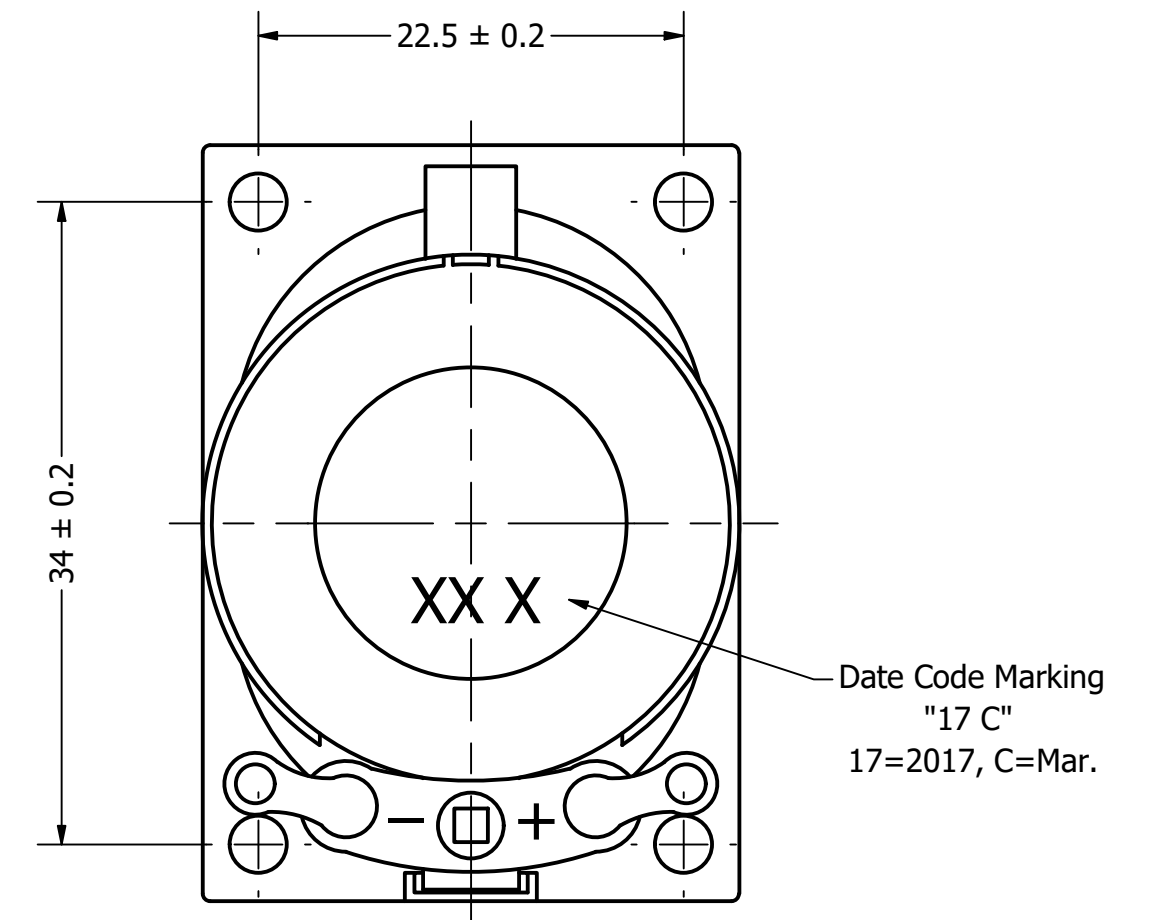

Part Number:	SW400704-1	
DRAWN	CJ	3/23/2017
CHECKED		10/2/2017
P.D.		10/2/2017
Description:	Waterproof Dynamic Speaker	
APPROVED	C.E.	10/2/2017
This document contains data proprietary to DB Unlimited. Any use or reproduction, in any form, without prior written permission of DB Unlimited is prohibited. All terms and conditions can be found at www.dbunlimitedco.com		

Top View

Side View

Bottom View

Items	Specifications	Conditions
Sound Pressure Level	94	dB (@ 10cm), Avg.
Resonant Frequency	750	Hz
Frequency Range	750 ~ 10,000	Hz
Nominal Power	2	W
Max. Power	2.5	W
Impedance	4	Ω
Cone Material	PET	
Mount Type	Frame Mount	
IP Rating	IP67	
Storage Temperature	-20 ~ +55	°C
Operating Temperature	-20 ~ +55	°C
Weight	12.56	g

NOTES	
1) All dimensions are in mm unless otherwise noted	
2) All tolerances are ± 0.5 mm unless otherwise noted	
3) All parts meet RoHS	
4) Subject to change or redrawn without notice	