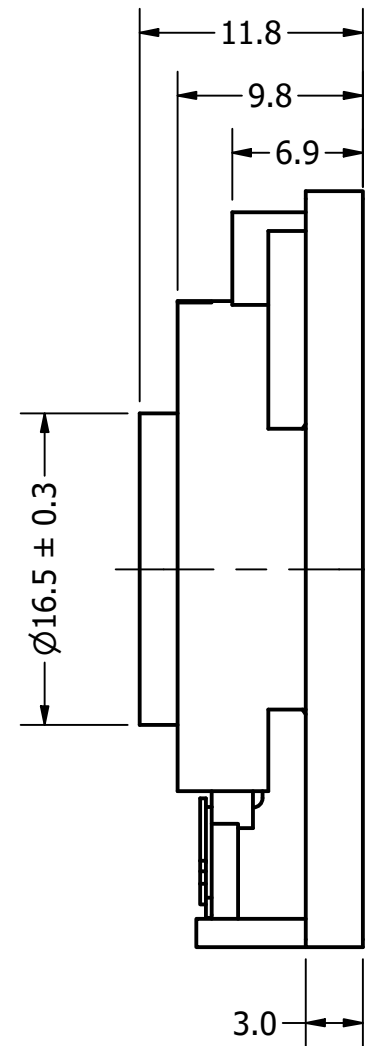

Part Number:	SW400704-1	
DRAWN	CJ	3/23/2017
CHECKED		10/2/2017
P.D.		10/2/2017
Description:	Waterproof Dynamic Speaker	
APPROVED	C.E.	10/2/2017
This document contains data proprietary to DB Unlimited. Any use or reproduction, in any form, without prior written permission of DB Unlimited is prohibited. All terms and conditions can be found at www.dbunlimitedco.com		

Top View

Side View

Bottom View

Items	Specifications	Conditions
Sound Pressure Level	94	dB (@ 10cm), Avg.
Resonant Frequency	750	Hz
Frequency Range	750 ~ 10,000	Hz
Nominal Power	2	W
Max. Power	2.5	W
Impedance	4	Ω
Cone Material	PET	
Mount Type	Frame Mount	
IP Rating	IP67	
Storage Temperature	-20 ~ +55	°C
Operating Temperature	-20 ~ +55	°C
Weight	12.56	g

REVISION HISTORY			
REV	DESCRIPTION	DATE	APPROVED
	Released from Engineering	10/2/2017	C.E.
1	Update markings	2/28/2018	C.E.
2	Updated side and bottom view	6/17/2019	C.E.
3	Updated tolerance	7/7/2023	L.L.

NOTES	
1) All dimensions are in mm unless otherwise noted	
2) All tolerances are ± 0.5 mm unless otherwise noted	
3) All parts meet RoHS	
4) Subject to change or redrawn without notice	