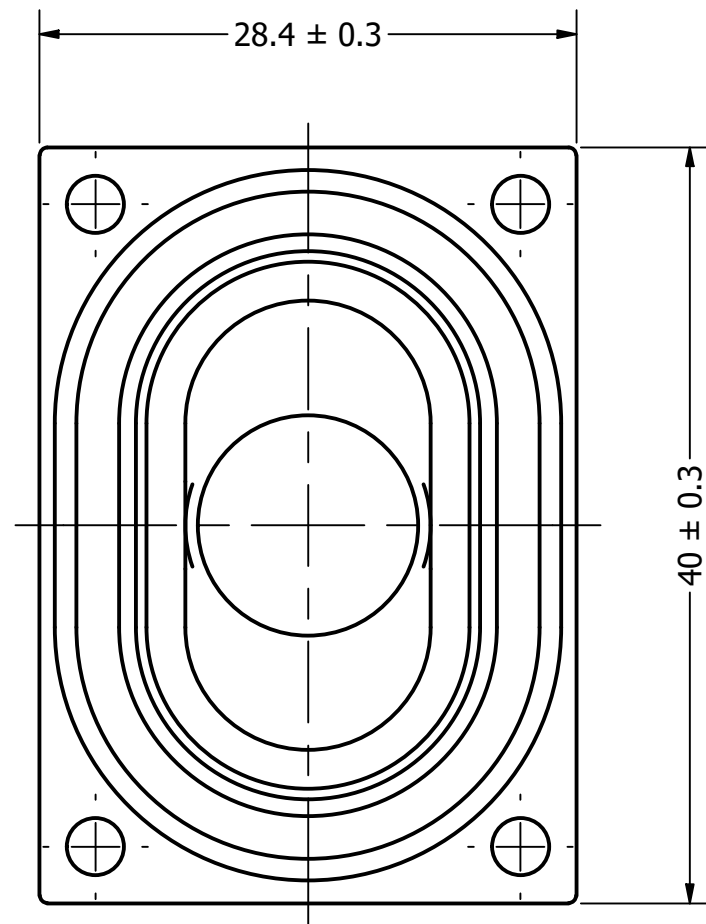

Part Number:	SW400704-1	
DRAWN	CJ	3/23/2017
CHECKED		10/2/2017
P.D.		10/2/2017
Description:	Waterproof Dynamic Speaker	
APPROVED	C.E.	10/2/2017
This document contains data proprietary to DB Unlimited. Any use or reproduction, in any form, without prior written permission of DB Unlimited is prohibited. All terms and conditions can be found at www.dbunlimitedco.com		

Top View

Side View

Bottom View

Items	Specifications	Conditions
Sound Pressure Level	94	dB (@ 10cm), Avg.
Resonant Frequency	750	Hz
Frequency Range	750 ~ 10,000	Hz
Nominal Power	2	W
Max. Power	2.5	W
Impedance	4	Ω
Cone Material	PET	
Mount Type	Frame Mount	
IP Rating	IP67	
Storage Temperature	-20 ~ +55	°C
Operating Temperature	-20 ~ +55	°C
Weight	12.56	g

NOTES	
1) All dimensions are in mm unless otherwise noted	
2) All tolerances are ± 0.5 mm unless otherwise noted	
3) All parts meet RoHS	
4) Subject to change or redrawn without notice	