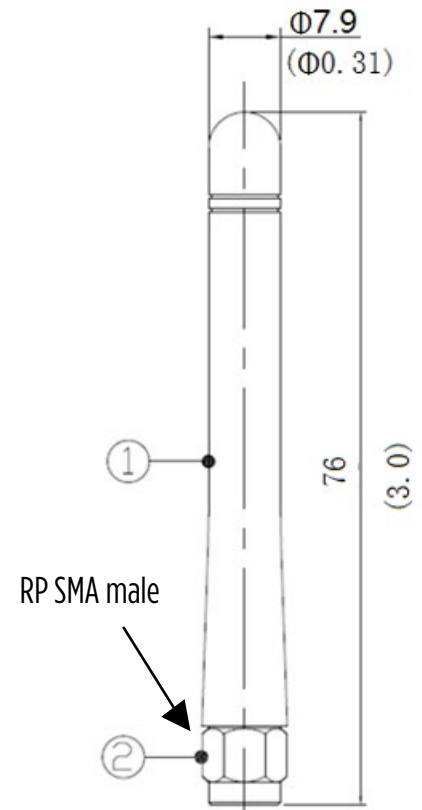

Frequency GPS Antenna: 1561.098 +/- 2.046MHz, 1575.42 +/- 1.023MHz, 1602.5625 +/- 4MHz

Part Number	Length	Color	Weight	Connector Type	Plastic Radome	Flammability	Ingress Protection
W5029	78mm	Black	11.36grms	Right Angle RP SMA Male (Au Plating)	TPEE	UL94-V0	IP65
W5029RASM	78mm		11.36grms	Right Angle SMA male (Au Plating)			
W5029RPG	76mm		7.82grms	Straight RP SMA Male (Au Plating)			
W5029RPGT	76mm		7.82grms	Straight RP SMA Male (Ni Plating)			

External / In-building WiFi-6E Stick Antenna

W5029, W5029RASM, W5029RPG, W5029RPGT

Mechanical

W5029x

W5029

W5029RASM

W5029RPG/W5029RPGT

1. Dimension show as mm (inch)
2. Item 1 is tube, and item 2 is connector