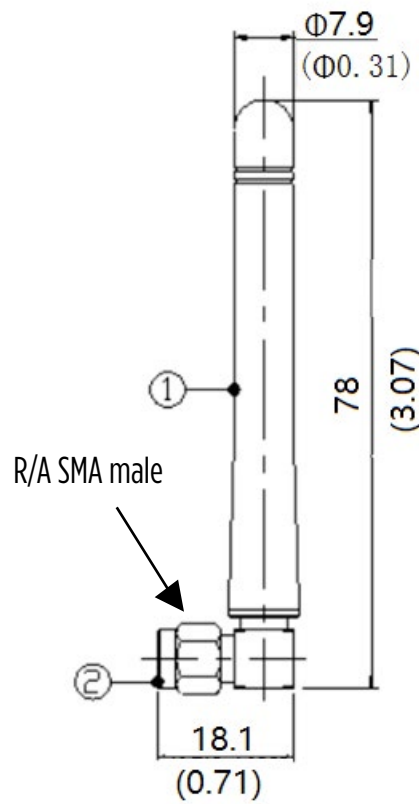

External / In-building WiFi-6E Stick Antenna

W5029, W5029RASM, W5029RPG, W5029RPGT

Mechanical

W5029x

W5029

W5029RASM

W5029RPG/W5029RPGT

1. Dimension show as mm (inch)
2. Item 1 is tube, and item 2 is connector