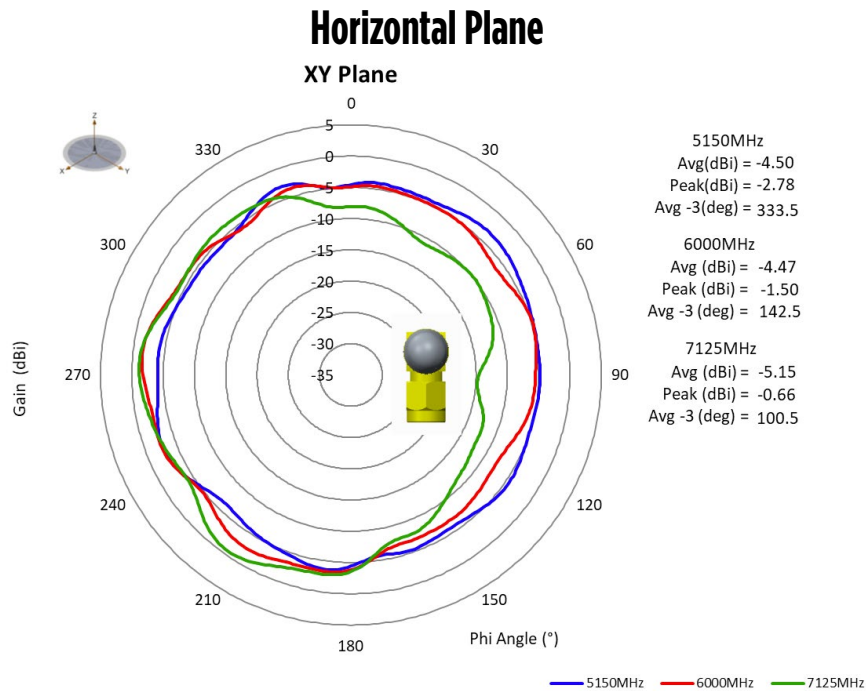

W5029, W5029RASM, W5029RPG, W5029RPGT

Efficiency(%)

Peak Gain (dBi)

(*) All RF parameters measure with free space

Free Space Radiation Pattern

(*) All RF parameters measure with free space

External / In-building WiFi-6E Stick Antenna

W5029, W5029RASM, W5029RPG, W5029RPGT

(*) All RF parameters measure with free space

For More Information:

Americas - antennas.us@pulseelectronics.com | Europe - antennas.eu@pulseelectronics.com | Asia - antennas.as@pulseelectronics.com | Questions? +1-800-ANTENNA