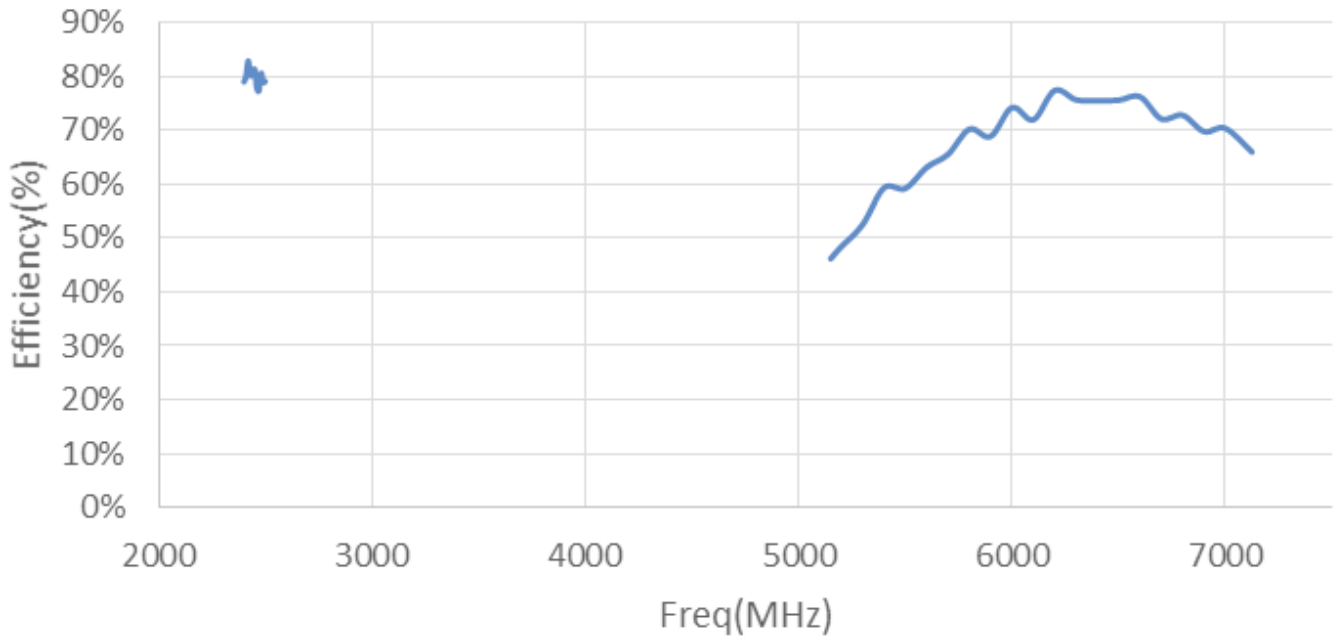

External / In-building WiFi-6E Stick Antenna

W5029, W5029RASM, W5029RPG, W5029RPGT

Efficiency(%)