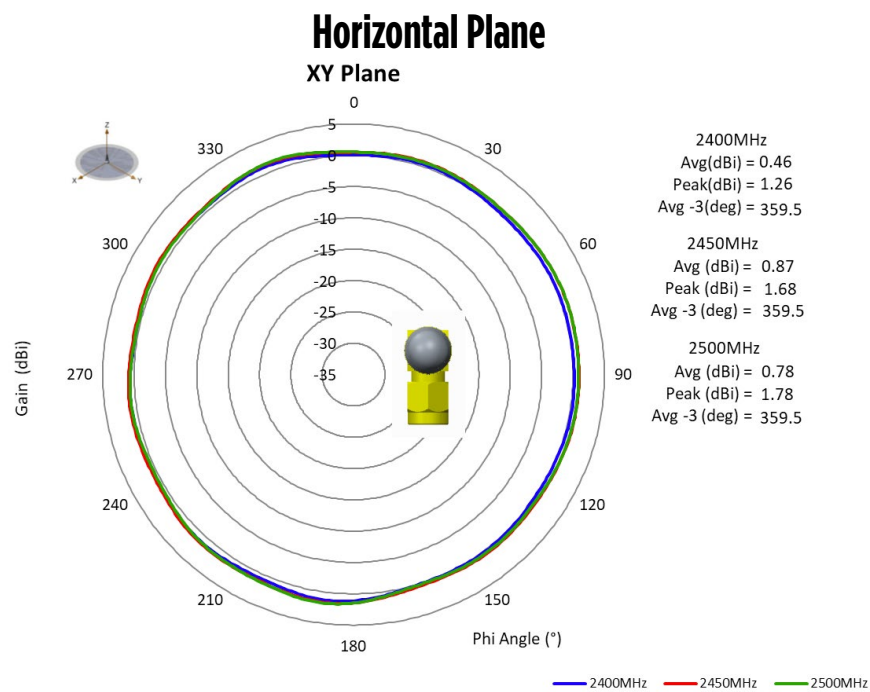

W5029, W5029RASM, W5029RPG, W5029RPGT

Efficiency(%)

Peak Gain (dBi)

(*) All RF parameters measure with free space

Free Space Radiation Pattern

(*) All RF parameters measure with free space

External / In-building WiFi-6E Stick Antenna

W5029, W5029RASM, W5029RPG, W5029RPGT

(*) All RF parameters measure with free space

For More Information:

Americas - antennas.us@pulseelectronics.com | Europe - antennas.eu@pulseelectronics.com | Asia - antennas.as@pulseelectronics.com | Questions? +1-800-ANTENNA