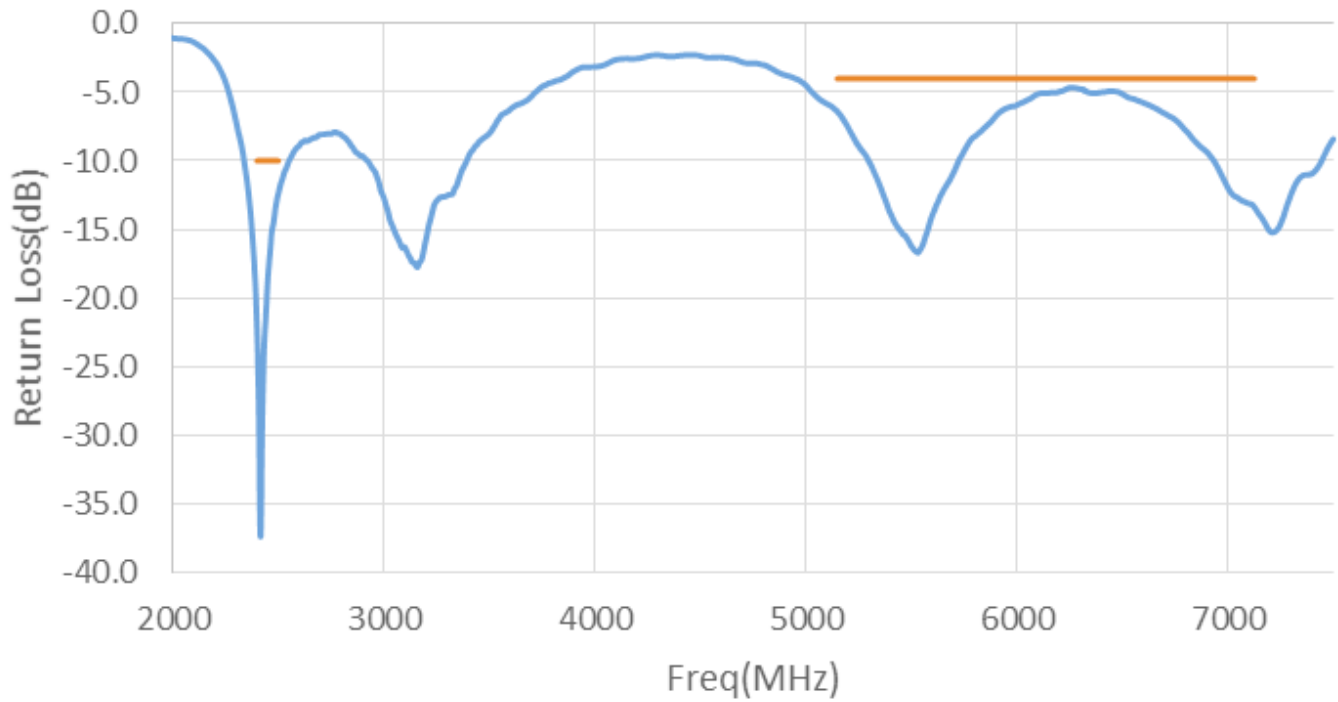

Charts

W5029x

Return Loss

(*) All RF parameters measure with free space