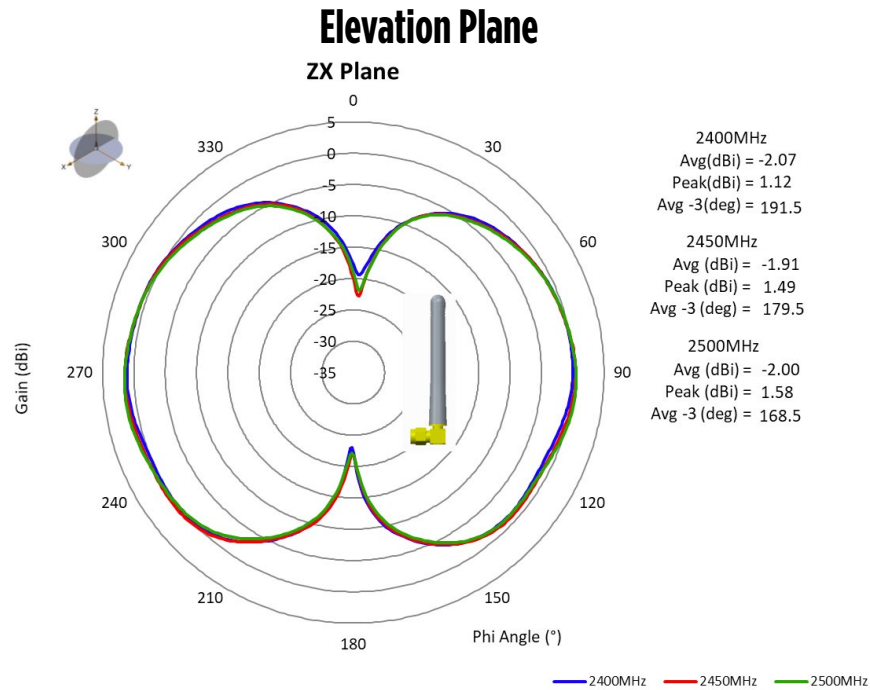

W5029, W5029RASM, W5029RPG, W5029RPGT

Efficiency(%)

Peak Gain (dBi)

(*) All RF parameters measure with free space

Free Space Radiation Pattern

(*) All RF parameters measure with free space

External / In-building WiFi-6E Stick Antenna