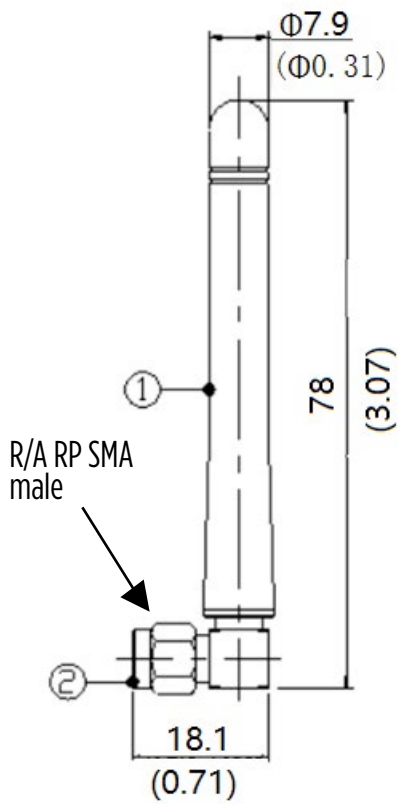

Frequency GPS Antenna: 1561.098 +/- 2.046MHz, 1575.42 +/- 1.023MHz, 1602.5625 +/- 4MHz

Part Number	Length	Color	Weight	Connector Type	Plastic Radome	Flammability	Ingress Protection
W5029	78mm	Black	11.36grms	Right Angle RP SMA Male (Au Plating)	TPEE	UL94-V0	IP65
W5029RASM	78mm		11.36grms	Right Angle SMA male (Au Plating)			
W5029RPG	76mm		7.82grms	Straight RP SMA Male (Au Plating)			
W5029RPGT	76mm		7.82grms	Straight RP SMA Male (Ni Plating)			

External / In-building WiFi-6E Stick Antenna

W5029, W5029RASM, W5029RPG, W5029RPGT

Mechanical

W5029x

W5029

W5029RASM

W5029RPG/W5029RPGT

1. Dimension show as mm (inch)
2. Item 1 is tube, and item 2 is connector