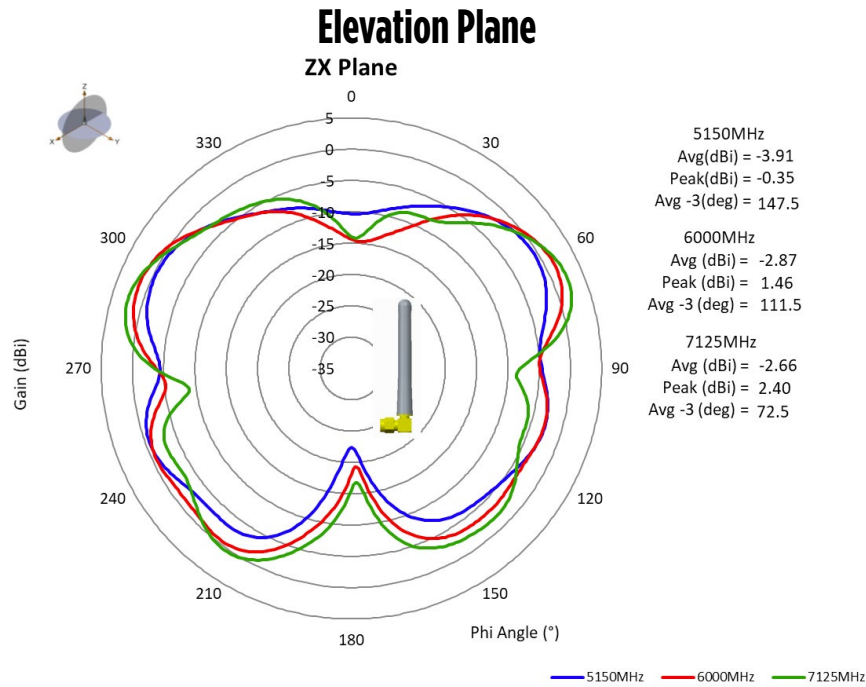

W5029, W5029RASM, W5029RPG, W5029RPGT

Efficiency(%)

Peak Gain (dBi)

(*) All RF parameters measure with free space

Free Space Radiation Pattern

(*) All RF parameters measure with free space

External / In-building WiFi-6E Stick Antenna

W5029, W5029RASM, W5029RPG, W5029RPGT

(*) All RF parameters measure with free space

For More Information:

Americas - antennas.us@pulseelectronics.com | Europe - antennas.eu@pulseelectronics.com | Asia - antennas.as@pulseelectronics.com | Questions? +1-800-ANTENNA