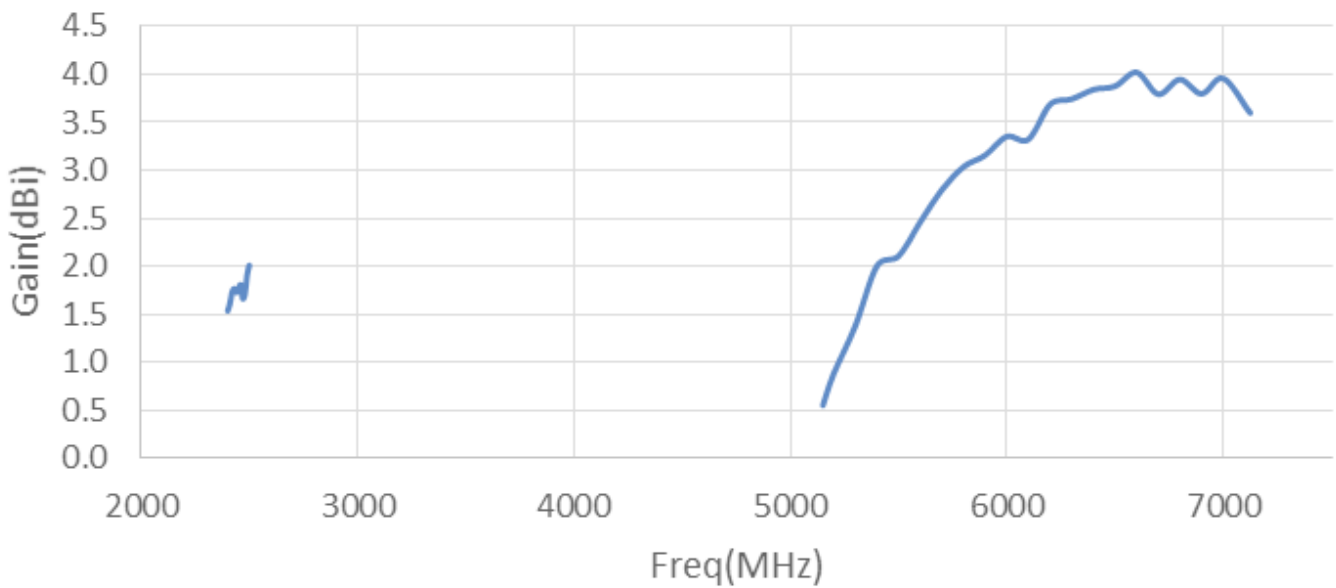

W5029, W5029RASM, W5029RPG, W5029RPGT

Efficiency(%)

Peak Gain (dBi)

(*) All RF parameters measure with free space

Free Space Radiation Pattern

(*) All RF parameters measure with free space

External / In-building WiFi-6E Stick Antenna