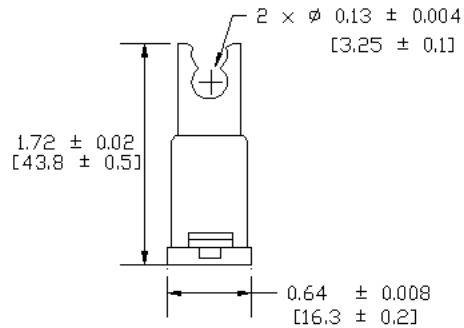

Type TFLM Automotive Fuse Link Radial Male Terminal

www.optifuse.com (619) 593-5050

Specifications:

Voltage: 32VDC

Amperage: 20A, 30A, 40A, 50A, 60A, 70A, 80A, 100A, 120A

Interrupting Rating: 5,000A @ 32 VAC

Agency Standards and Listings:

JASO D612-4:2001

Time Characteristics		
% of rated current	Min hold time	Max hold time
110%	4h	
200%	5s	100s
350%	200ms	7s
600%	40ms	1s

Part Number	Ampere Rating	Housing Color
TFLM-20A	20A	Light-Blue
TFLM-30A	30A	Pink
TFLM-40A	40A	Green
TFLM-50A	50A	Red
TFLM-60A	60A	Yellow
TFLM-70A	70A	Brown
TFLM-80A	80A	Black
TFLM-100A	100A	Blue
TFLM-120A	120A	White