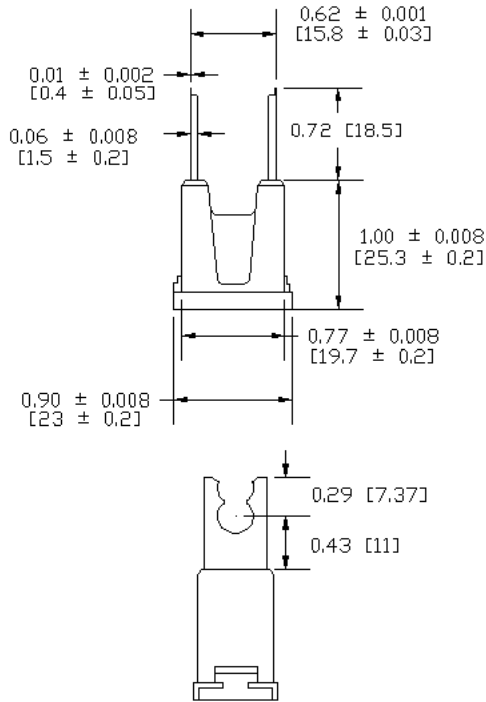

Type TFLM Automotive Fuse Link Radial Male Terminal

www.optifuse.com (619) 593-5050

Specifications:

Voltage: 32VDC

Amperage: 20A, 30A, 40A, 50A, 60A, 70A, 80A, 100A, 120A

Interrupting Rating: 5,000A @ 32 VAC

Agency Standards and Listings:

JASO D612-4:2001

Time Characteristics		
% of rated current	Min hold time	Max hold time
110%	4h	
200%	5s	100s
350%	200ms	7s
600%	40ms	1s

Part Number	Ampere Rating	Housing Color
TFLM-20A	20A	Light-Blue
TFLM-30A	30A	Pink
TFLM-40A	40A	Green
TFLM-50A	50A	Red
TFLM-60A	60A	Yellow
TFLM-70A	70A	Brown
TFLM-80A	80A	Black
TFLM-100A	100A	Blue
TFLM-120A	120A	White