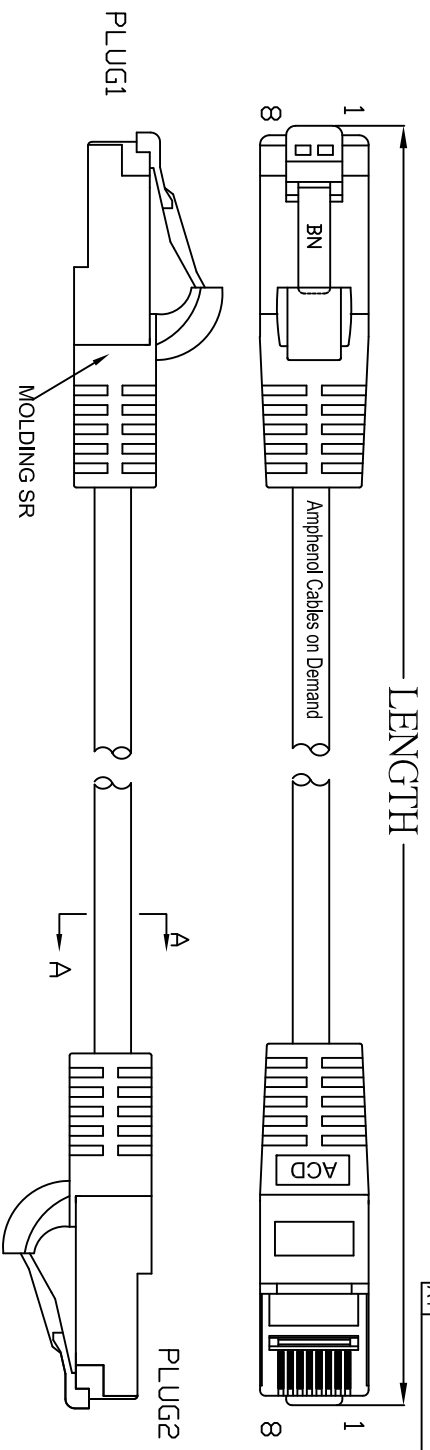

LENGTH & P/N Table

LENGTH	P/N	Cable Color
1FT±1 inch	MP-64RJ45UNNG-001	Green
2M±100mm	MP-64RJ45UNNG-002M	Green
3FT±1 inch	MP-64RJ45UNNG-003	Green
5FT±2 inch	MP-64RJ45UNNG-005	Green
6FT±2 inch	MP-64RJ45UNNG-006	Green
10FT±3 inch	MP-64RJ45UNNG-010	Green
12FT±3 inch	MP-64RJ45UNNG-012	Green
14FT±3 inch	MP-64RJ45UNNG-014	Green
25FT±4 inch	MP-64RJ45UNNG-025	Green
50FT±8 inch	MP-64RJ45UNNG-050	Green
100FT±8 inch	MP-64RJ45UNNG-100	Green

PIN OUT: T568B		COLOR
P1	P2	
PIN1	PIN1	WHITE/ORANGE
PIN2	PIN2	ORANGE
PIN3	PIN3	WHITE/GREEN
PIN4	PIN4	BLUE
PIN5	PIN5	WHITE/BLUE
PIN6	PIN6	GREEN
PIN7	PIN7	WHITE/BROWN
PIN8	PIN8	BROWN

REV	DESCRIPTION	REVISIONS	DATE	APPROVED
A	NEW RELEASE		31/JUL/2006	
A1	CHANGE PART NUMBER		20/OCT/2006	
A2	CHANGE SR FROM BOOT TO MOLDING		07/MAR/2007	
A3	ADD 1-1FT		30/OCT/2009	
A4	ADD 1-2M		05/OCT/2018	

UNLESS OTHERWISE SPECIFIED DIMENSIONS ARE IN INCHES TOLERANCES ARE:

DECIMALS	ANGLES
X	±X°
XX	±XX'
XXX	±XXX"

EAR NO.		DATE
DRAWN	LF	05/Oct/2018
CHECKED	BA	05/Oct/2018
RESP ENG		
MFG ENG		

Amphenol Cables on Demand
20 VALLEY ST. ENDICOTT, NY 13760

ASM CBL RJ45/RJ45
CAT.6 4PR PATCH CORDS

SIZE	DWG. NO.	REV.
A	MP-64RJ45UNNG-XXX	A4