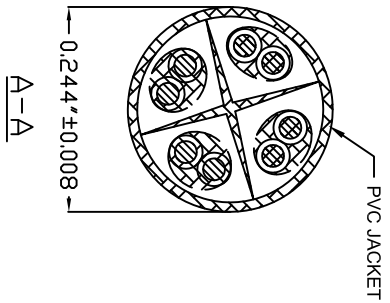

LENGTH & P/N Table

LENGTH	P/N	Cable Color
1FT±1 inch	MP-64RJ45UNNG-001	Green
2M±100mm	MP-64RJ45UNNG-002M	Green
3FT±1 inch	MP-64RJ45UNNG-003	Green
5FT±2 inch	MP-64RJ45UNNG-005	Green
6FT±2 inch	MP-64RJ45UNNG-006	Green
10FT±3 inch	MP-64RJ45UNNG-010	Green
12FT±3 inch	MP-64RJ45UNNG-012	Green
14FT±3 inch	MP-64RJ45UNNG-014	Green
25FT±4 inch	MP-64RJ45UNNG-025	Green
50FT±8 inch	MP-64RJ45UNNG-050	Green
100FT±8 inch	MP-64RJ45UNNG-100	Green

PIN OUT: T568B		COLOR
P1	P2	
PIN1	PIN1	WHITE/ORANGE
PIN2	PIN2	ORANGE
PIN3	PIN3	WHITE/GREEN
PIN4	PIN4	BLUE
PIN5	PIN5	WHITE/BLUE
PIN6	PIN6	GREEN
PIN7	PIN7	WHITE/BROWN
PIN8	PIN8	BROWN

REV	DESCRIPTION	REVISIONS	DATE	APPROVED
A	NEW RELEASE		31/JUL/2006	
A1	CHANGE PART NUMBER		20/OCT/2006	
A2	CHANGE SR FROM BOOT TO MOLDING		07/MAR/2007	
A3	ADD 1-1FT		30/OCT/2009	
A4	ADD 1-2M		05/OCT/2018	

UNLESS OTHERWISE SPECIFIED DIMENSIONS ARE IN INCHES TOLERANCES ARE:

DECIMALS	ANGLES
X	±X°
XX	±XX'
XXX	±XXX"

EAR NO.		DATE
DRAWN	LF	05/Oct/2018
CHECKED	BA	05/Oct/2018
RESP ENG		
MFG ENG		

Amphenol Cables on Demand
20 VALLEY ST. ENDICOTT, NY 13760