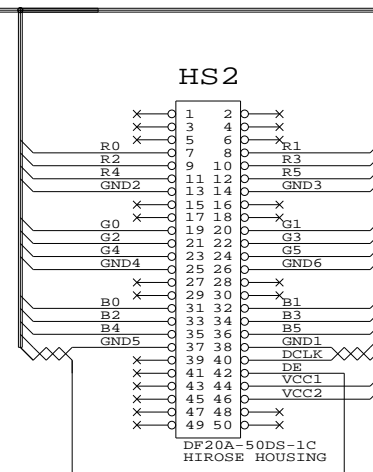

PANEL SIDE

CONTROLLER SIDE

CABLE: UL20276, 14 PAIRS, 30AWG (BRAID SHIELD TYPE), PVC COLOR BLACK, COLOR CODED
 GND6 CONNECTED TO CABLE SHIELDING WIRE
 HS2: DCLK/GND1 & DE/GND5 MUST USE TWISTED PAIR, OTHER PAIRS ARBITRARY

REMARK: SVH-1920 VERSION OF 4263123-00

P/N 426500700-3

PANEL CABLE: FOR TOSHIBA LTM12C289, 330mm

DIGITAL VIEW LTD.		
COPYRIGHT 2006, ALL RIGHTS RESERVED		
CONFIDENTIAL		
DRAWN BY: VICTOR NG		
Title	PANEL CABLE FOR LTM12C289, 330mm	
Size	Document Number	REV
B	(...\DV\DV_CABLE\C6500700.SCH)	01
Date:	March 20, 2006	Sheet of 1