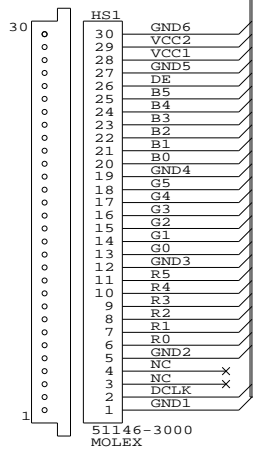

PANEL SIDE

CONTROLLER SIDE

CABLE: UL20276, 14 PAIRS, 30AWG (BRAID SHIELD TYPE), PVC COLOR BLACK, COLOR CODED
 GND6 CONNECTED TO CABLE SHIELDING WIRE
 HS2: DCLK/GND1 & DE/GND5 MUST USE TWISTED PAIR, OTHER PAIRS ARBITRARY

REMARK: SVH-1920 VERSION OF 4263123-00

P/N 426500700-3

PANEL CABLE: FOR TOSHIBA LTM12C289, 330mm

DIGITAL VIEW LTD.		
COPYRIGHT 2006, ALL RIGHTS RESERVED		
CONFIDENTIAL		
DRAWN BY: VICTOR NG		
Title	PANEL CABLE FOR LTM12C289, 330mm	
Size	Document Number	REV
B	(...\DV\DV_CABLE\C6500700.SCH)	01
Date:	March 20, 2006	Sheet of 1