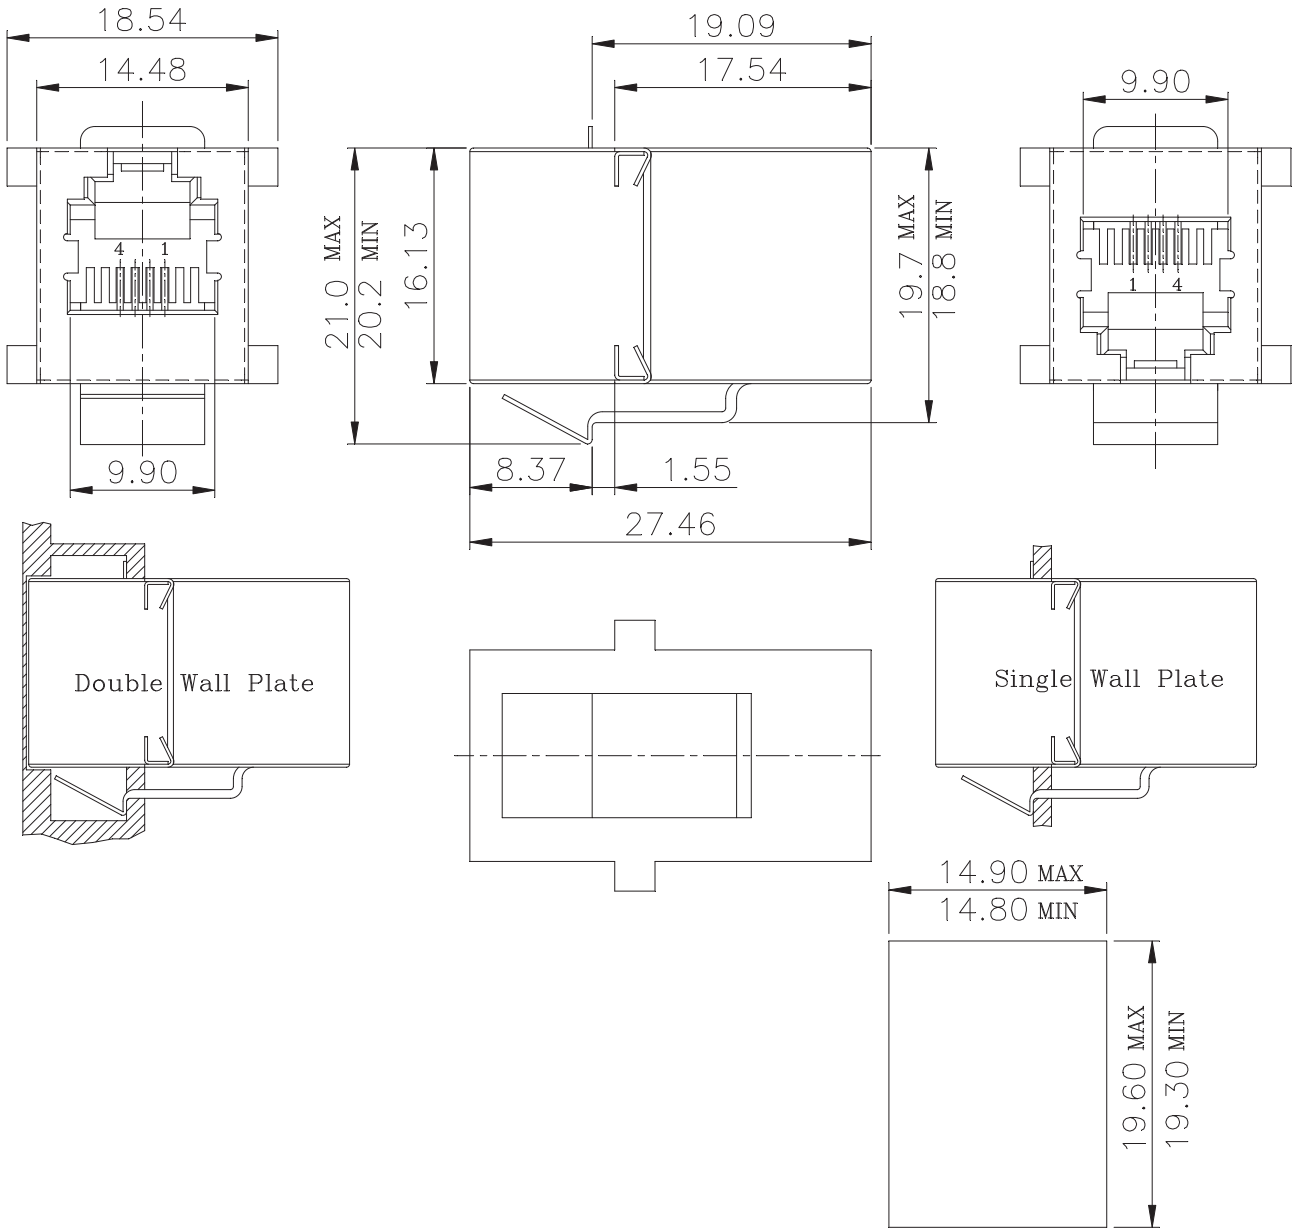

**MODEL:** CRJ016-1-TH | **DESCRIPTION:** MODULAR JACK**FEATURES**

- 6P4C (RJ13)
- mounting latch
- coupler

**SPECIFICATIONS**

parameter	conditions/description	min	typ	max	units
rated voltage				150	Vac
rated current				1.5	A
withstanding voltage	for 1 minute		1,500		Vac
contact resistance				40	mΩ
insulation resistance		500			MΩ
insertion/withdrawal force				6.12	kgf
operating temperature		0		70	°C
storage temperature		-40		80	°C
life			1,000		cycles
flammability rating	UL94V-0				
RoHS	yes				
packaging	carton size: 355 x 255 x 250 mm tray QTY: 100 pcs per tray carton QTY: 1,000 pcs per carton				

## MECHANICAL DRAWING

units: mm  
 tolerance:  
 X ±0.5 mm  
 X.X ±0.38 mm  
 X.XX ±0.25 mm  
 X.XXX ±0.10 mm  
 unless otherwise noted

ITEM	DESCRIPTION	MATERIAL	PLATING/COLOR
1	insulator	PBT (UL94V-0)	black
2	contact terminals	phosphor bronze	contact area: 6 μ" gold over nickel
3	shield	stainless steel	

Recommended Panel Cutout, panel thickness 0.062 inch