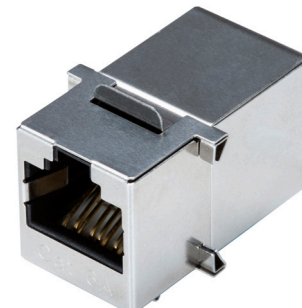

**MODEL:** CRJ016-1-TH | **DESCRIPTION:** MODULAR JACK**FEATURES**

- 6P4C (RJ13)
- mounting latch
- coupler

**SPECIFICATIONS**

parameter	conditions/description	min	typ	max	units
rated voltage				150	Vac
rated current				1.5	A
withstanding voltage	for 1 minute		1,500		Vac
contact resistance				40	mΩ
insulation resistance		500			MΩ
insertion/withdrawal force				6.12	kgf
operating temperature		0		70	°C
storage temperature		-40		80	°C
life			1,000		cycles
flammability rating	UL94V-0				
RoHS	yes				
packaging	carton size: 355 x 255 x 250 mm tray QTY: 100 pcs per tray carton QTY: 1,000 pcs per carton				

## MECHANICAL DRAWING

units: mm  
 tolerance:  
 X ±0.5 mm  
 X.X ±0.38 mm  
 X.XX ±0.25 mm  
 X.XXX ±0.10 mm  
 unless otherwise noted

ITEM	DESCRIPTION	MATERIAL	PLATING/COLOR
1	insulator	PBT (UL94V-0)	black
2	contact terminals	phosphor bronze	contact area: 6 μ" gold over nickel
3	shield	stainless steel	