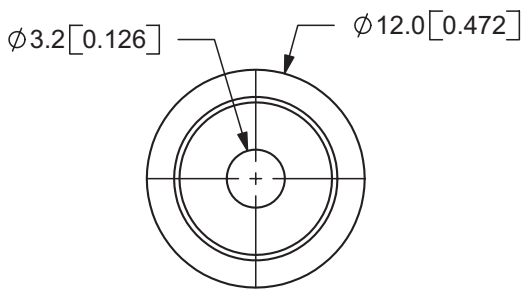

SOLDERABILITY

parameter	conditions/description	min	typ	max	units
hand soldering	for 3~5 seconds		340		°C

MECHANICAL DRAWING

units: mm[inches]
 tolerance: ± 0.3 mm
 unless otherwise specified

	MATERIAL	PLATING
earth terminal	brass	nickel
tip terminal	brass	nickel
barrel	brass	nickel
cover	ABS	color
barrel housing	ABS	color