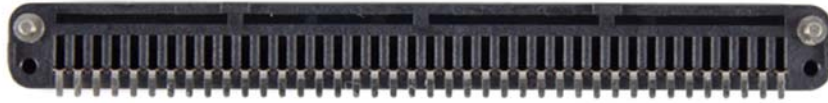

## micro:bit connector - 90° - various colours

### Features

- Application: BBC Micro :bit card edge connector
- Pitch: 1.27mm
- Pin NO.: 40pin
- Material: LCP
- Lug: Brass
- Terminal: Phosphor bronze
- Plating: Gold

**Colour**

Black

Blue

Red

Yellow