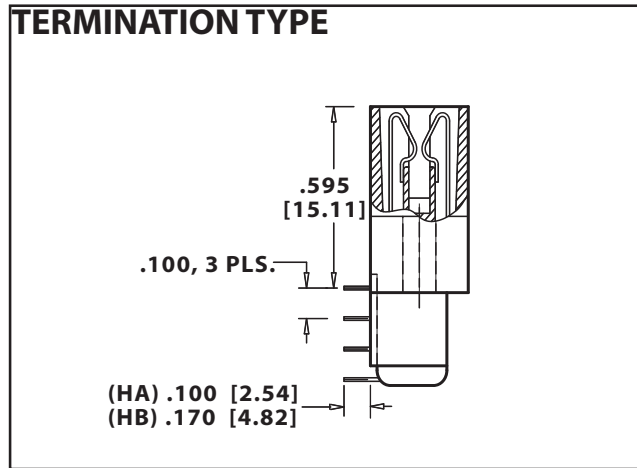

**.050" [1.27 mm] Contact Centers, .915" [23.23 mm] Insulator Height
Right Angle**

SPECIFICATIONS

- Accommodates .062" ± .008" [1.57 ± .20] PC board
- PPS or PA9T insulator
- Molded-in key available
- High reliability/high cycle hairpin bellows contact
- 1 amp current rating per contact
- 150 grams normal force minimum

Sullins Edgecards

**.050" [1.27 mm] Contact Centers, .915" [23.23 mm] Insulator Height
Right Angle**

Sullins Edgecards

PART NUMBER CODING

MATERIALS (INSULATOR/CONTACT)

- E = PBT/Phosphor Bronze
- H = PBT/Beryllium Copper
- G = PA9T/Phosphor Bronze
- R = PPS/Phosphor Bronze
- J = PA9T/Beryllium Copper
- A = PPS/Beryllium Copper

CONTACT FINISH - RoHS Compliant

All platings are Lead Free and have .000050" Nickel underplate
Contact Surface Termination

- B = .000010" Gold .000100" Pure Tin, Matte
- C = .000030" Gold .000100" Pure Tin, Matte

CONTACT CENTERS

- B = .050" [1.27mm]

G B B 10 D HA S - Sxxx

MODIFICATION CODE (Consult Factory)
OMIT FOR STANDARD

MOUNTING STYLE (Opposite Page)

- S = Side Mounting
- D = Flush Mounting
- N = No Mounting
- T = Flush Mounting With Threaded Insert
- R = Metal Board Lock