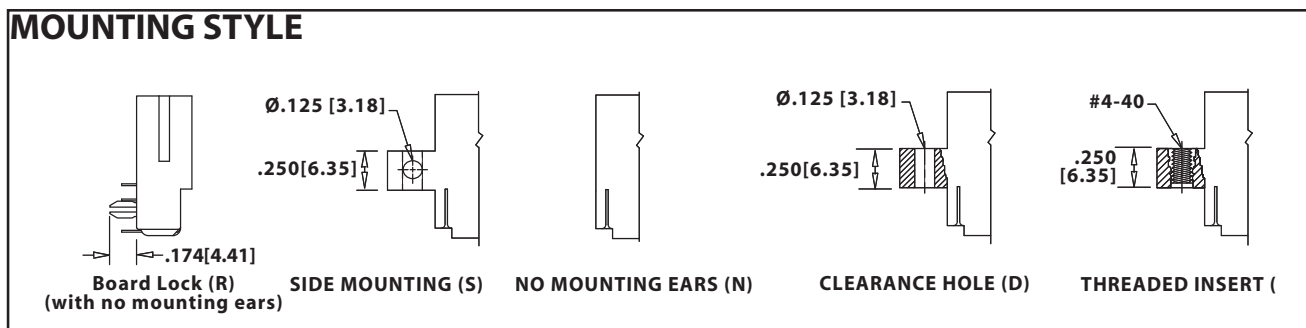

**.050" [1.27 mm] Contact Centers, .915" [23.23 mm] Insulator Height
Right Angle**

SPECIFICATIONS

- Accommodates .062" ± .008" [1.57 ± .20] PC board
- PPS or PA9T insulator
- Molded-in key available
- High reliability/high cycle hairpin bellows contact
- 1 amp current rating per contact
- 150 grams normal force minimum

Sullins Edgecards

**.050" [1.27 mm] Contact Centers, .915" [23.23 mm] Insulator Height
Right Angle**

Sullins Edgecards

PART NUMBER CODING

MATERIALS (INSULATOR/CONTACT)

- E = PBT/Phosphor Bronze
- H = PBT/Beryllium Copper
- G = PA9T/Phosphor Bronze
- R = PPS/Phosphor Bronze
- J = PA9T/Beryllium Copper
- A = PPS/Beryllium Copper

CONTACT FINISH - RoHS Compliant

All platings are Lead Free and have .000050" Nickel underplate
Contact Surface Termination

- B = .000010" Gold .000100" Pure Tin, Matte
- C = .000030" Gold .000100" Pure Tin, Matte

CONTACT CENTERS

- B = .050" [1.27mm]

G B B 10 D HA S - Sxxx

MODIFICATION CODE (Consult Factory)
OMIT FOR STANDARD

MOUNTING STYLE (Opposite Page)

- S = Side Mounting
- D = Flush Mounting
- N = No Mounting
- T = Flush Mounting With Threaded Insert
- R = Metal Board Lock