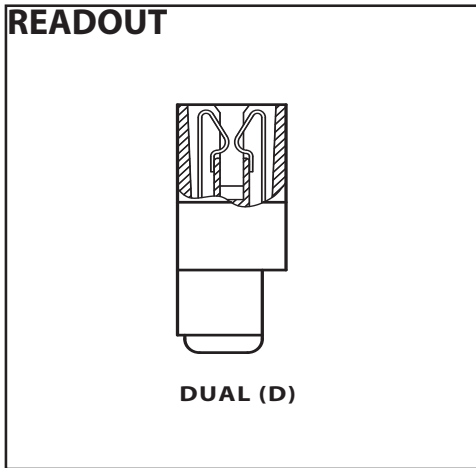

**.050" [1.27 mm] Contact Centers, .915" [23.23 mm] Insulator Height
Right Angle**

SPECIFICATIONS

- Accommodates .062" ± .008" [1.57 ± .20] PC board
- PPS or PA9T insulator
- Molded-in key available
- High reliability/high cycle hairpin bellows contact
- 1 amp current rating per contact
- 150 grams normal force minimum

Sullins Edgecards

**.050" [1.27 mm] Contact Centers, .915" [23.23 mm] Insulator Height
Right Angle**

Sullins Edgecards

PART NUMBER CODING

MATERIALS (INSULATOR/CONTACT)

- E = PBT/Phosphor Bronze
- H = PBT/Beryllium Copper
- G = PA9T/Phosphor Bronze
- R = PPS/Phosphor Bronze
- J = PA9T/Beryllium Copper
- A = PPS/Beryllium Copper