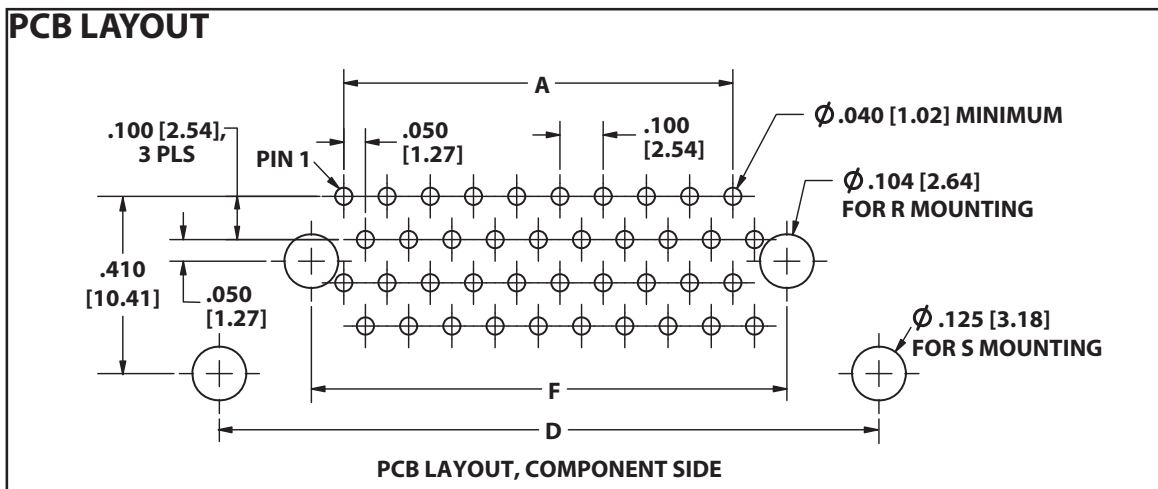

**.050" [1.27 mm] Contact Centers, .915" [23.23 mm] Insulator Height
Right Angle**

SPECIFICATIONS

- Accommodates .062" ± .008" [1.57 ± .20] PC board
- PPS or PA9T insulator
- Molded-in key available
- High reliability/high cycle hairpin bellows contact
- 1 amp current rating per contact
- 150 grams normal force minimum

Sullins Edgecards

**.050" [1.27 mm] Contact Centers, .915" [23.23 mm] Insulator Height
Right Angle**

Sullins Edgecards

PART NUMBER CODING

MATERIALS (INSULATOR/CONTACT)

- E = PBT/Phosphor Bronze
- H = PBT/Beryllium Copper
- G = PA9T/Phosphor Bronze
- R = PPS/Phosphor Bronze
- J = PA9T/Beryllium Copper
- A = PPS/Beryllium Copper

CONTACT CENTERS

- B = .050" [1.27mm]

G B B 10 D HA S - Sxxx

MODIFICATION CODE (Consult Factory)
OMIT FOR STANDARD

MOUNTING STYLE (Opposite Page)

- S = Side Mounting
- D = Flush Mounting
- N = No Mounting
- T = Flush Mounting With Threaded Insert
- R = Metal Board Lock

TERMINATION TYPE (Opposite Page)

- HA = .100" Staggered Dip Solder, Right Angle
- HB = .170" Staggered Dip Solder, Right Angle

READOUT (Opposite Page)

- D = Dual

NUMBER OF CONTACT POSITIONS

See Chart Below