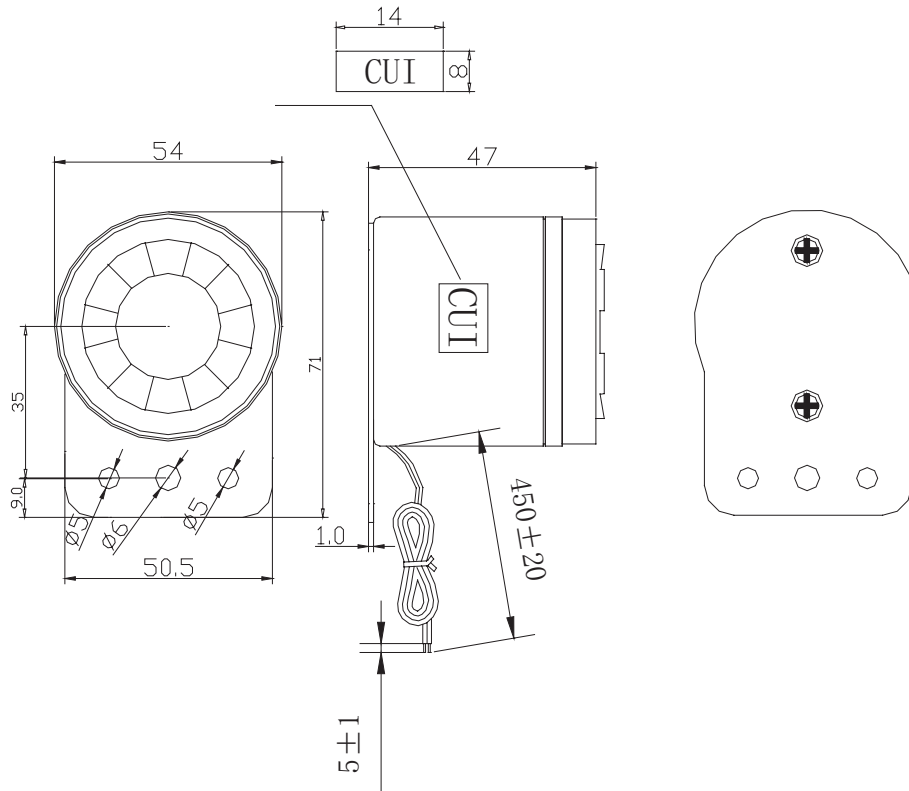

MODEL: CPS-5449-105PM | **DESCRIPTION:** SIREN**FEATURES**

- sweeping tone
- internally driven
- panel mount

**SPECIFICATIONS**

parameter	conditions/description	min	typ	max	units
rated voltage			24		Vdc
operating voltage		10		28	Vdc
current consumption	at rated voltage		150		mA
rated frequency		1,500		3,500	Hz
sound pressure level	at 1 m, rated voltage		95		dB
tone	sweep 3.3				
dimensions	Ø54.0 x 47.0				mm
weight			62.0		g
material	ABS				
terminal	wire leads				
operating temperature		-20		70	°C
storage temperature		-30		80	°C
washable	no				
RoHS	yes				

Notes: 1. All specifications measured at 25±3°C, humidity at 60-70%, under 86-106 kPa pressure, unless otherwise noted.

MECHANICAL DRAWING

units: mm
tolerance: ± 3 mm

wire: UL 2468 24 AWG

PACKAGING

units: mm

Carton Size: 360 x 335 x 280 mm
Carton QTY: 140 pcs per carton

White Box

1 PCS One BOX

MODEL:
QTY: 140 PCS
N.W: 8.6Kg
G.W: 12.0Kg
SIZE: 36*33.5*28
LOT NO:

REVISION HISTORY

rev.	description	date
1.0	initial release	01/22/2020
1.01	logo, datasheet style update	08/05/2022