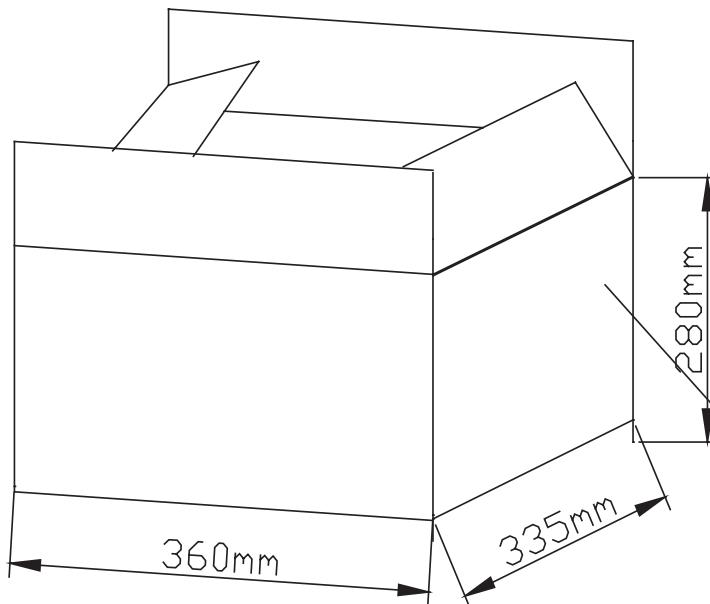

MODEL: CPS-5449-105PM | **DESCRIPTION:** SIREN**FEATURES**

- sweeping tone
- internally driven
- panel mount

**SPECIFICATIONS**

parameter	conditions/description	min	typ	max	units
rated voltage			24		Vdc
operating voltage		10		28	Vdc
current consumption	at rated voltage		150		mA
rated frequency		1,500		3,500	Hz
sound pressure level	at 1 m, rated voltage		95		dB
tone	sweep 3.3				
dimensions	Ø54.0 x 47.0				mm
weight			62.0		g
material	ABS				
terminal	wire leads				
operating temperature		-20		70	°C
storage temperature		-30		80	°C
washable	no				
RoHS	yes				

Notes: 1. All specifications measured at 25±3°C, humidity at 60-70%, under 86-106 kPa pressure, unless otherwise noted.

MECHANICAL DRAWING

units: mm
tolerance: ± 3 mm

wire: UL 2468 24 AWG

PACKAGING

units: mm

Carton Size: 360 x 335 x 280 mm
Carton QTY: 140 pcs per carton

White Box

1 PCS One BOX

MODEL:
QTY: 140 PCS
N.W: 8.6Kg
G.W: 12.0Kg
SIZE: 36*33.5*28
LOT NO:

REVISION HISTORY

rev.	description	date
1.0	initial release	01/22/2020
1.01	logo, datasheet style update	08/05/2022