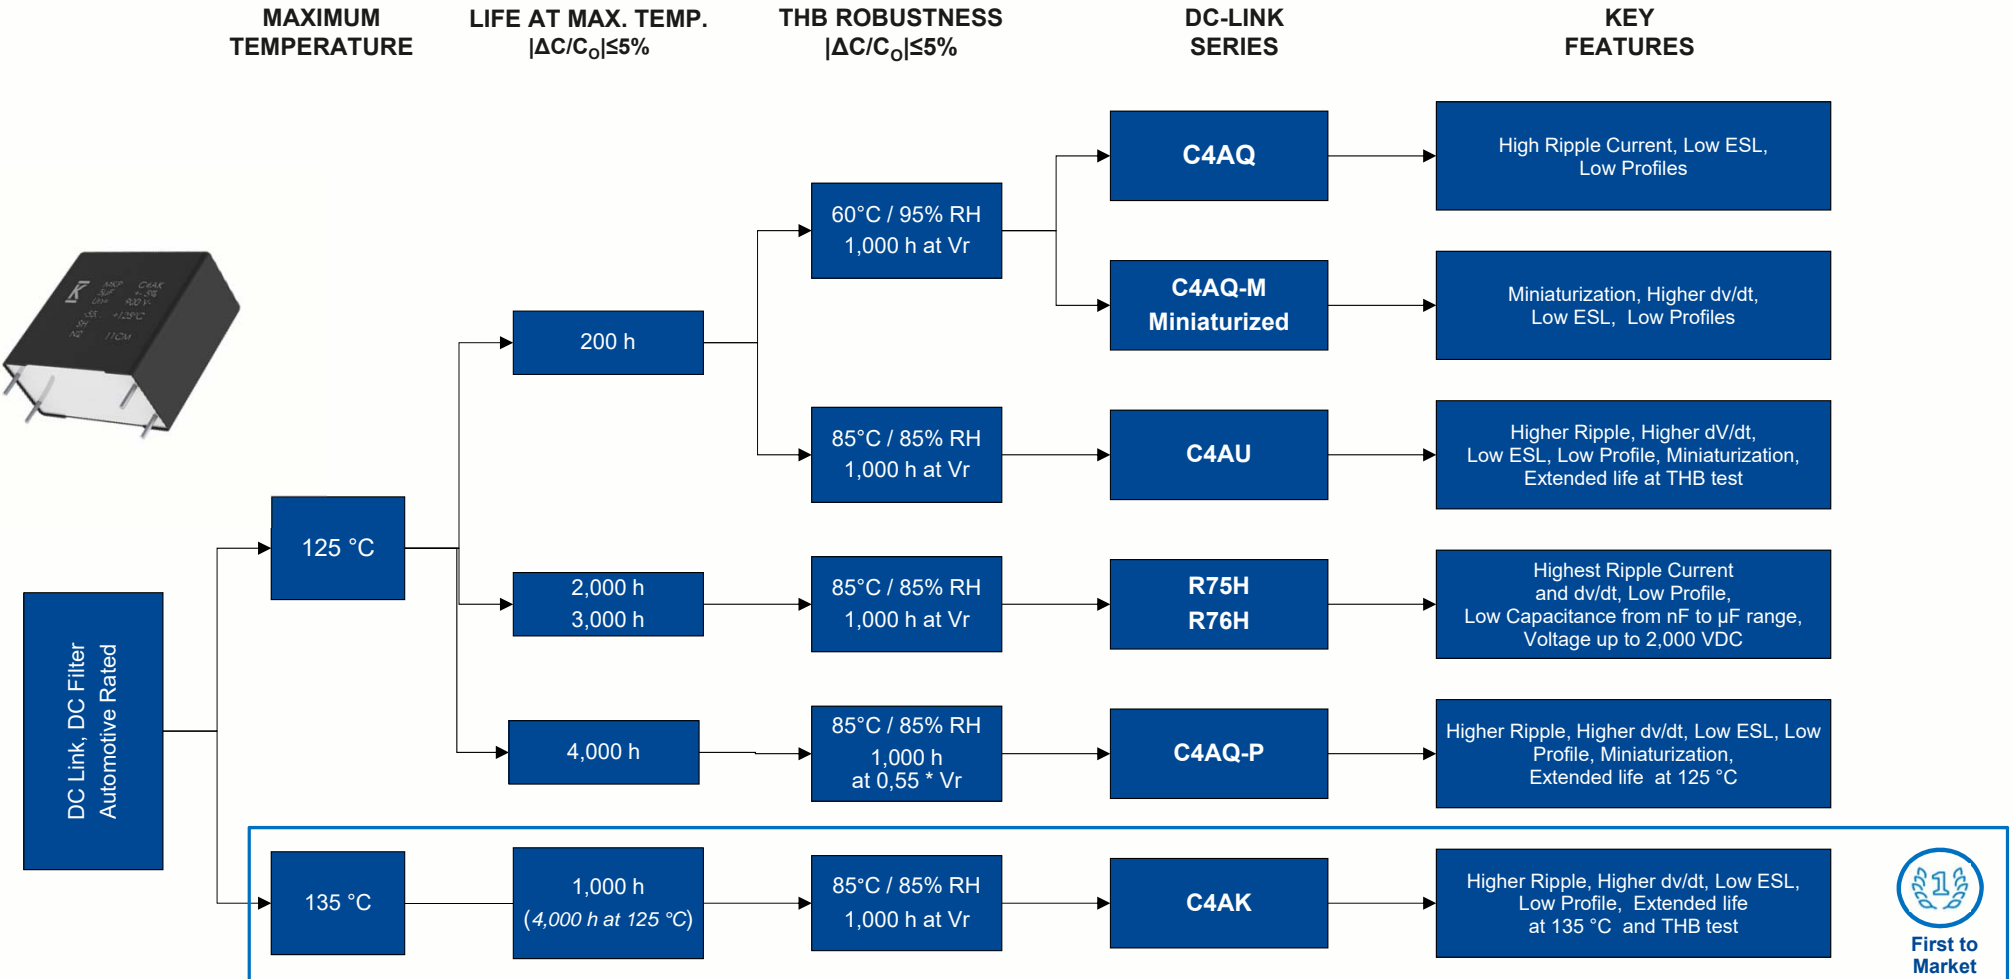

# DC-LINK, DC FILTER, RADIAL TREE FAMILY

First to Market