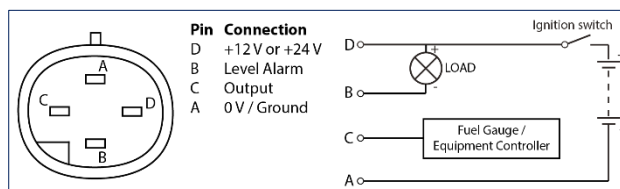

TLL151-5N-XXXX-01

Fuel Level Sensor, Precut-to-length

Document ref.: DDS_TLL151-5N-XXXX-01

05-Apr-21

Rev. 1

The T/LL151 liquid level sensor is designed for use in diesel fuel tanks and provides a variable voltage output suitable for connecting into PLCs or controllers.

This capacitance type level sensor is supplied in pre-cut lengths and is designed to be calibrated by the customer making it ideal for custom and urgent projects.

Part Description	TLL151-5N-XXXX-01 200-975MM, 0-5 V, DIESEL, 1/2"NPT
Prod. Group	Fuel Level Sensor, precut-to-length
Technology	Capacitance
Liquid	Diesel
Output Type	Voltage
Connector	Metri-pack 150 - 4 Pins
Thread	1/2" NPT
Length	200-975 mm

Performance	
Output	0-5V
Accuracy	+/- 2%

Materials	
Enclosure	30% Glass Filled Nylon
Electrode	Aluminum Alloy 6063
Sensor	316 Stainless Steel
Spacers	Polypropylene
End Plug	PVC or G/F Nylon
Seals	Viton and NBR

Ratings	
Sealing	IP67 if fitted with mating connector
Pressure	1 Bar (max)
Shock	50g, 6.3 ms
Vibration	7.6 Grms
Temperature	-20 to +85 C

Electrical	
Supply Voltage	9-34 VDC
Supply Current	30 mA
Signal Protection	Over Voltage 80 VDC for 120s Reverse Polarity
Alarm Output	12.5%, Ground on Fall

Harness Information	
Connector	M/P 150-4P
Output	Pin C
Alarm Output	Pin B
+ve supply	Pin D
Ground	Pin A

Part Number	Probe Length
TLL151-5N-0200-01	200mm
TLL151-5N-0225-01	225mm
TLL151-5N-0250-01	250mm
TLL151-5N-0275-01	275mm
TLL151-5N-0300-01	300mm
TLL151-5N-0325-01	325mm
TLL151-5N-0350-01	350mm
TLL151-5N-0375-01	375mm
TLL151-5N-0400-01	400mm
TLL151-5N-0425-01	425mm
TLL151-5N-0450-01	450mm
TLL151-5N-0475-01	475mm
TLL151-5N-0525-01	525mm
TLL151-5N-0550-01	550mm
TLL151-5N-0575-01	575mm
TLL151-5N-0600-01	600mm
TLL151-5N-0625-01	625mm
TLL151-5N-0650-01	650mm
TLL151-5N-0675-01	675mm
TLL151-5N-0700-01	700mm
TLL151-5N-0725-01	725mm
TLL151-5N-0750-01	750mm
TLL151-5N-0775-01	775mm
TLL151-5N-0800-01	800mm
TLL151-5N-0825-01	825mm
TLL151-5N-0850-01	850mm
TLL151-5N-0875-01	875mm
TLL151-5N-0900-01	900mm
TLL151-5N-0925-01	925mm
TLL151-5N-0950-01	950mm
TLL151-5N-0975-01	975mm