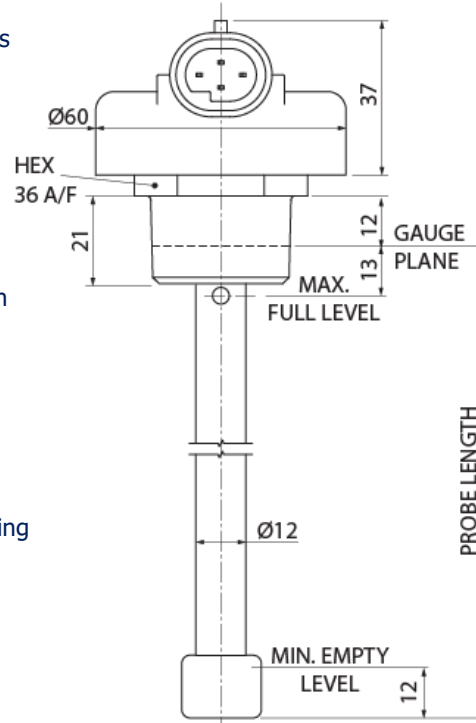

## Fuel Level Sensor, Precut-to-length

Document ref.: DDS\_TLL151-5N-XXXX-01

05-Apr-21

Rev. 1

The T/LL151 liquid level sensor is designed for use in diesel fuel tanks and provides a variable voltage output suitable for connecting into PLCs or controllers.

This capacitance type level sensor is supplied in pre-cut lengths and is designed to be calibrated by the customer making it ideal for custom and urgent projects.

<b>Part Description</b>	TLL151-5N-XXXX-01 200-975MM, 0-5 V, DIESEL, 1/2"NPT
<b>Prod. Group</b>	Fuel Level Sensor, precut-to-length
<b>Technology</b>	Capacitance
<b>Liquid</b>	Diesel
<b>Output Type</b>	Voltage
<b>Connector</b>	Metri-pack 150 - 4 Pins
<b>Thread</b>	1/2" NPT
<b>Length</b>	200-975 mm

<b>Performance</b>	
Output	0-5V
Accuracy	+/- 2%

<b>Materials</b>	
Enclosure	30% Glass Filled Nylon
Electrode	Aluminum Alloy 6063
Sensor	316 Stainless Steel
Spacers	Polypropylene
End Plug	PVC or G/F Nylon
Seals	Viton and NBR

<b>Harness Information</b>	
Connector	M/P 150-4P
Output	Pin C
Alarm Output	Pin B
+ve supply	Pin D
Ground	Pin A

Part Number	Probe Length
TLL151-5N-0200-01	200mm
TLL151-5N-0225-01	225mm
TLL151-5N-0250-01	250mm
TLL151-5N-0275-01	275mm
TLL151-5N-0300-01	300mm
TLL151-5N-0325-01	325mm
TLL151-5N-0350-01	350mm
TLL151-5N-0375-01	375mm
TLL151-5N-0400-01	400mm
TLL151-5N-0425-01	425mm
TLL151-5N-0450-01	450mm
TLL151-5N-0475-01	475mm
TLL151-5N-0525-01	525mm
TLL151-5N-0550-01	550mm
TLL151-5N-0575-01	575mm
TLL151-5N-0600-01	600mm
TLL151-5N-0625-01	625mm
TLL151-5N-0650-01	650mm
TLL151-5N-0675-01	675mm
TLL151-5N-0700-01	700mm
TLL151-5N-0725-01	725mm
TLL151-5N-0750-01	750mm
TLL151-5N-0775-01	775mm
TLL151-5N-0800-01	800mm
TLL151-5N-0825-01	825mm
TLL151-5N-0850-01	850mm
TLL151-5N-0875-01	875mm
TLL151-5N-0900-01	900mm
TLL151-5N-0925-01	925mm
TLL151-5N-0950-01	950mm
TLL151-5N-0975-01	975mm