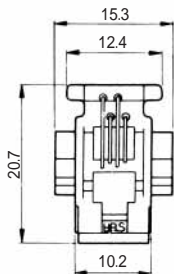

MODULAR CONNECTORS

CL 222 TM

TM1R-616W44-*