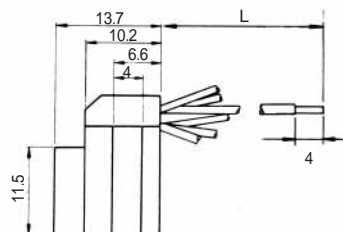

Note1: Standard finish color is gray.

Note2: The drawing is shown sample of TM1RV-623K66- *