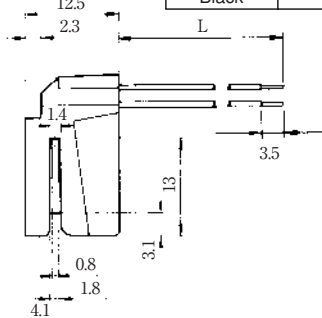

### ●TM1R-616B44-\*

CL No.	Part No.	RoHS
222-4465-0	TM1R-616B44-35S-150M	YES

Color	L (mm)
Yellow	150
Green	150
Red	150
Black	150

Note: Standard finish color is gray.

### ●TM1R-616P44-\*

CL No.	Part No.	RoHS
222-4466-2	TM1R-616P44-35S-150M	YES

Color	L (mm)
Yellow	150
Green	150
Red	150
Black	150

Note: Standard finish color is gray.