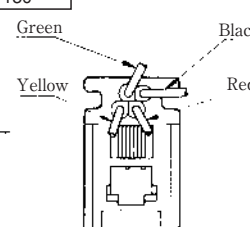

CL No.	Part No.	RoHS
222-4466-2	TM1R-616P44-35S-150M	YES

Color	L (mm)
Yellow	150
Green	150
Red	150
Black	150

Note: Standard finish color is gray.