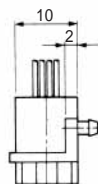

MODULAR CONNECTORS

CL 222 TM

TM6RA-144- *

CL No.	Part No.	RoHS
222-4474-0	TM6RA-144-35S-150M	YES

Color	L (mm)
Yellow	150
Green	150
Red	150
Black	150