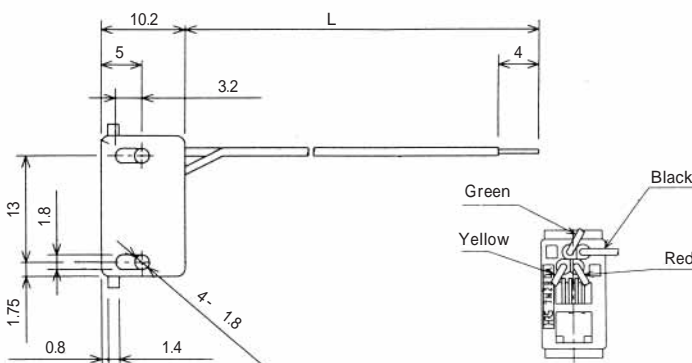

Color	L (mm)
Yellow	150
Green	150
Red	150
Black	150

Note: Standard finish color is warm gray.

TM2RDA-F44-\*

CL No.	Part No.	RoHS
CL222-4440-9	TM2RDA-F44-4S-150M	YES

Color	L (mm)
Yellow	150
Green	150
Red	150
Black	150