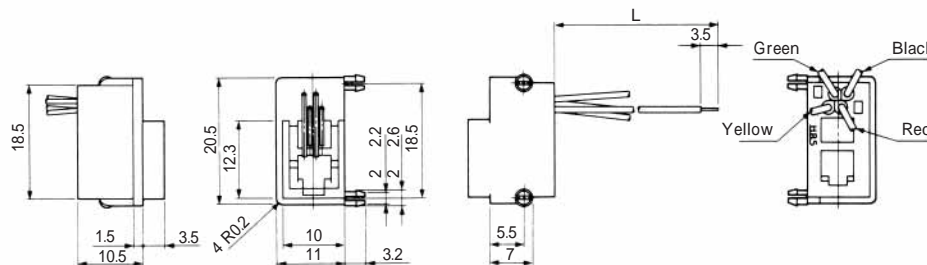

# MODULAR CONNECTORS

CL 222 TM

TM6RA-144- \*

CL No.	Part No.	RoHS
222-4474-0	TM6RA-144-35S-150M	YES

Color	L (mm)
Yellow	150
Green	150
Red	150
Black	150

Note: Standard finish color is ash gray.

TM1RV-623K66- \*