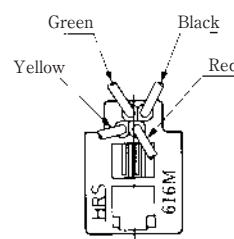

CL No.	Part No.	RoHS
222-4451-5	TM1R-616M44-35S-70M	YES

Color	L (mm)
Yellow	70
Green	70
Red	70
Black	70