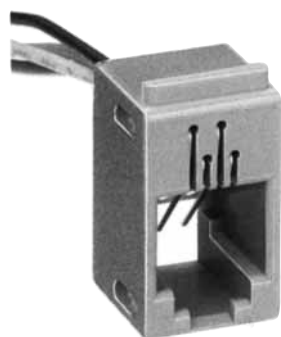

TM2RDA-F44-*

CL No.	Part No.	RoHS
CL222-4440-9	TM2RDA-F44-4S-150M	YES

Color	L (mm)
Yellow	150
Green	150
Red	150
Black	150