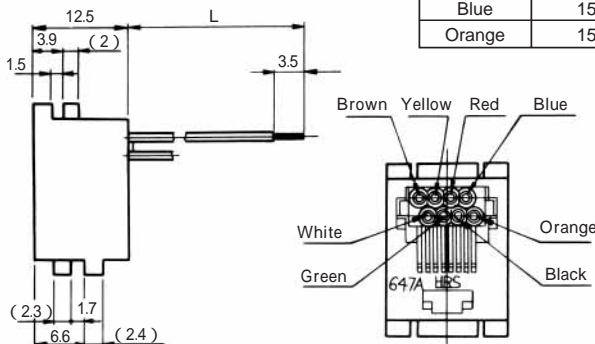

# MODULAR CONNECTORS

CL 222 TM

TM1RV-647AF88- \*

CL No.	Part No.	RoHS
222-4454-3	TM1RV647AF88-35S-150M	YES

Color	L (mm)
Brown	150
White	150
Yellow	150
Green	150
Red	150
Black	150
Blue	150
Orange	150

Note: Standard color is warm gray.