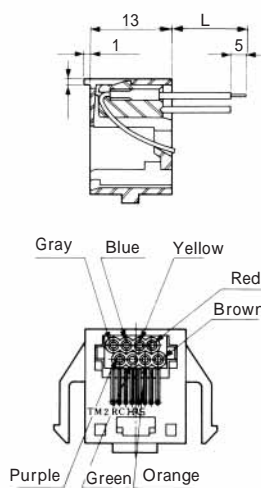

CL No.	Part No.	RoHS
222-4434-6	TM2RCV-M88-5S-450M	YES

Color	L (mm)
Gray	450
Purple	450
Blue	450
Green	450
Yellow	450
Orange	450
Red	450
Brown	450