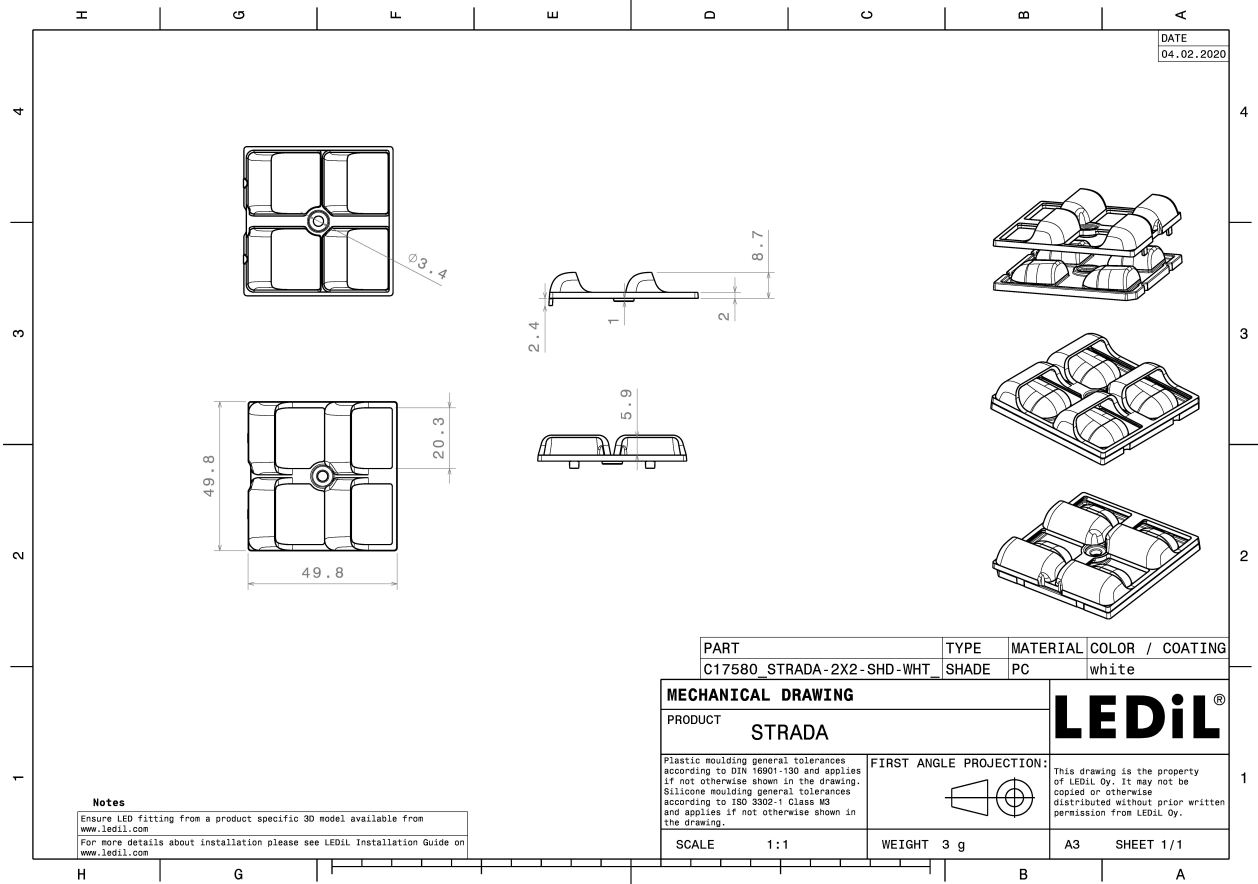

STRADA-2X2-SHD-WHT

White shade for additional backlight control.

SPECIFICATION:

Dimensions	49.9 x 49.9 mm
Height	11.1 mm
Fastening	screw
ROHS compliant	yes ⓘ

MATERIALS:

Component	Type	Material	Colour	Finish
STRADA-2X2-SHD-WHT	Shade	PC	white	

ORDERING INFORMATION:

Component	Qty in box	MOQ	MPQ	Box weight (kg)
C17580_STRADA-2X2-SHD-WHT » Box size: 310 x 215 x 175 mm	480	160	20	1.9

See also our general installation guide: www.ledil.com/installation_guide

GENERAL INFORMATION:

NOTE: The typical beam angle will be changed by different color, chip size and chip position tolerance. The typical total beam angle is the full angle measured where the luminous intensity is half of the peak value.