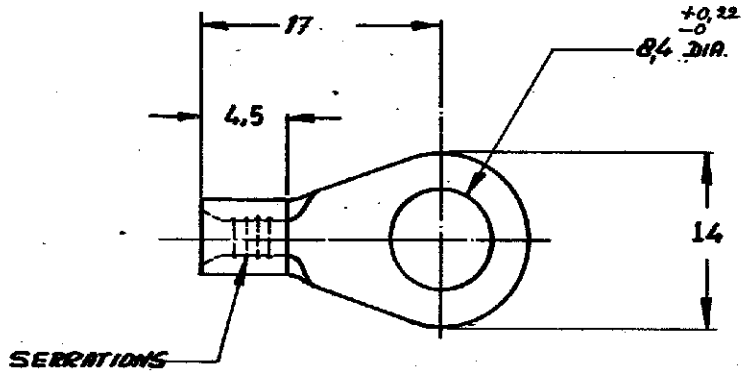

DRAWING MADE IN AMERICAN PROJECTION

NUMBER
C-165300-E

DIMENSIONS IN IN. DO NOT SCALE PRINT

165300	COPPER	IN PLATED	
ORDER NO.	MATERIAL	PLATING	
DR R. BHONDT.	DATE 3/4-67	DESIGNED BY S. H. J. Jans	DATE 2/16/67
CHK.	DATE	APP.	DATE 7-63

CUSTOMER COPY FOR REFERENCE ONLY							
©1967 BY AMP-HOLLAND N.V. ALL RIGHTS RESERVED A-MP PRODUCTS COVERED BY PATENTS AND/OR PATENTS PENDING.							
WEBSURFACE 15-25 mm ²		INSUL. RANGE —		TYPE - DIN - SOLIDSTRAND			
SCALE —		LOC H		SIZE A		NO C-165300-E	REV C
NAME RINGTONGUE stud: M8							