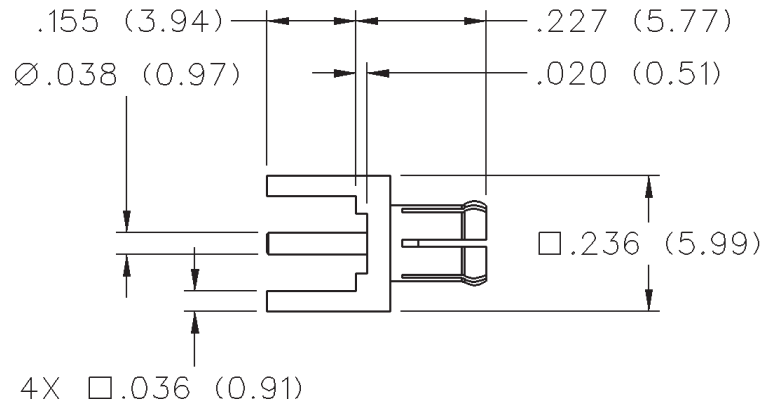

MCX 50 Ohm Straight Plug Receptacle - Low Profile

GOLD PLATED	NICKEL PLATED
133-3801-211	133-3801-216

Mounting hole layout