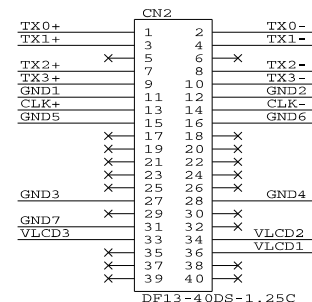

TOLERANCE:
+1.0mm
-1.0mm

PANEL SIDE

JAE
FI-S20S

DF-40DS-1.25C
HIROSE

CABLE: UL 20276, 10 PAIRS, 30AWG, L=460mm
JACKET: PVC COLOR BLACK

USAGE:
(FOR SVH-1920, ALR-1400, SP-1600)

P/N 426493000-3
LVDS PANEL CABLE: NEC NL10276BC16-01, 460mm

DIGITAL VIEW LTD.		
COPYRIGHT 2006, ALL RIGHTS RESERVED		
CONFIDENTIAL		
DRAWN BY: VICTOR NG		
Title	LVDS CABLE: NEC NL10276BC16-01, 460mm	
Size	Document Number	REV
B	(...\DV\DV_CABLE\C6493000.SCH)	00
Date:	May 30, 2006	Sheet 1 of 1