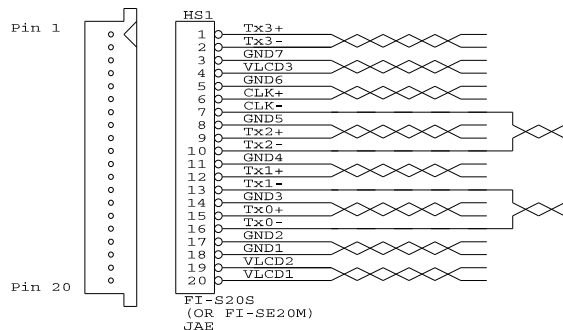

TOLERANCE:
+1.0mm
-1.0mm

PANEL SIDE

JAE
FI-S20S

DF-40DS-1.25C
HIROSE

CABLE: UL 20276, 10 PAIRS, 30AWG, L=460mm
JACKET: PVC COLOR BLACK

USAGE:
(FOR SVH-1920, ALR-1400, SP-1600)

P/N 426493000-3
LVDS PANEL CABLE: NEC NL10276BC16-01, 460mm

DIGITAL VIEW LTD.		
COPYRIGHT 2006, ALL RIGHTS RESERVED		
CONFIDENTIAL		
DRAWN BY: VICTOR NG		
Title	LVDS CABLE: NEC NL10276BC16-01, 460mm	
Size	Document Number	REV
B	(...\DV\DV_CABLE\C6493000.SCH)	00
Date:	May 30, 2006	Sheet 1 of 1