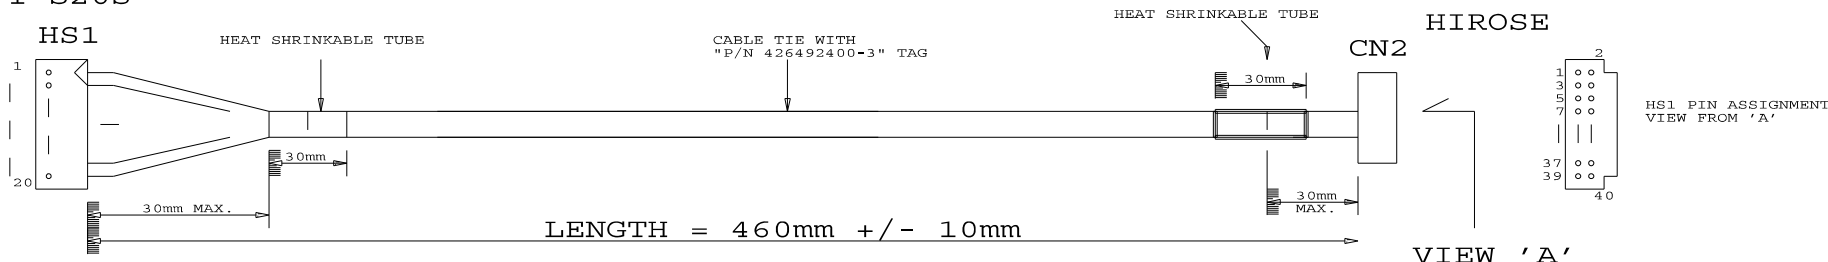

TOLERANCE:
+1.0mm
-1.0mm

PANEL SIDE

JAE
FI-S20S

DF-40DS-1.25C
HIROSE

CABLE: UL 20276, 10 PAIRS, 30AWG, L=460mm
JACKET: PVC COLOR BLACK

USAGE:
(FOR SVH-1920, ALR-1400, SP-1600)

P/N 426493000-3
LVDS PANEL CABLE: NEC NL10276BC16-01, 460mm

DIGITAL VIEW LTD.		
COPYRIGHT 2006, ALL RIGHTS RESERVED		
CONFIDENTIAL		
DRAWN BY: VICTOR NG		
Title	LVDS CABLE: NEC NL10276BC16-01, 460mm	
Size	Document Number	REV
B	(...\DV\DV_CABLE\C6493000.SCH)	00
Date:	May 30, 2006	Sheet 1 of 1