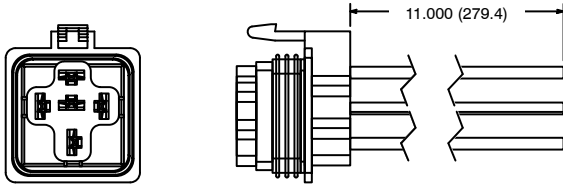

Accessories

R95-191

Features

- For Weatherproof R51 Series Relays
- 18 AWG Coil and 14 AWG Contacts
- 11 Inch Wire Leads

5-Pin Weatherproof Automotive Socket w/Wire Leads

RLY9009

For use with the following sockets:

- R95-132
- R95-133

Hold Down Clip

RLY9010

For use with the following sockets:

- R95-101
- R95-102
- R95-104
- R95-113
- R95-114
- R95-115
- R95-116
- R95-117
- R95-118
- R95-119
- R95-123
- R95-124
- R95-156
- R95-159