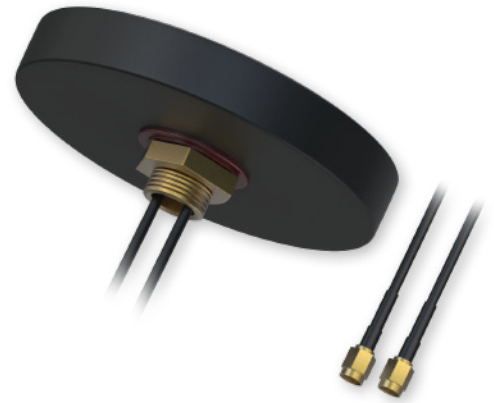

COMBO MIMO MOBILE ROOF SMA ANTENNA

TECHNICAL DATA

PARAMETER

Mounting method	Screw
Radome ingress protection rating	IP65
Radome material	UV resistant plastic and cable
Weight	215 g
Housing dimensions	Ø 81.3 x 15.2 mm
Cable	2x RG174, 3000 mm
Operating temperature	-40 ~ +85 °C
UV resistance	✓
RoHS Compliant	✓