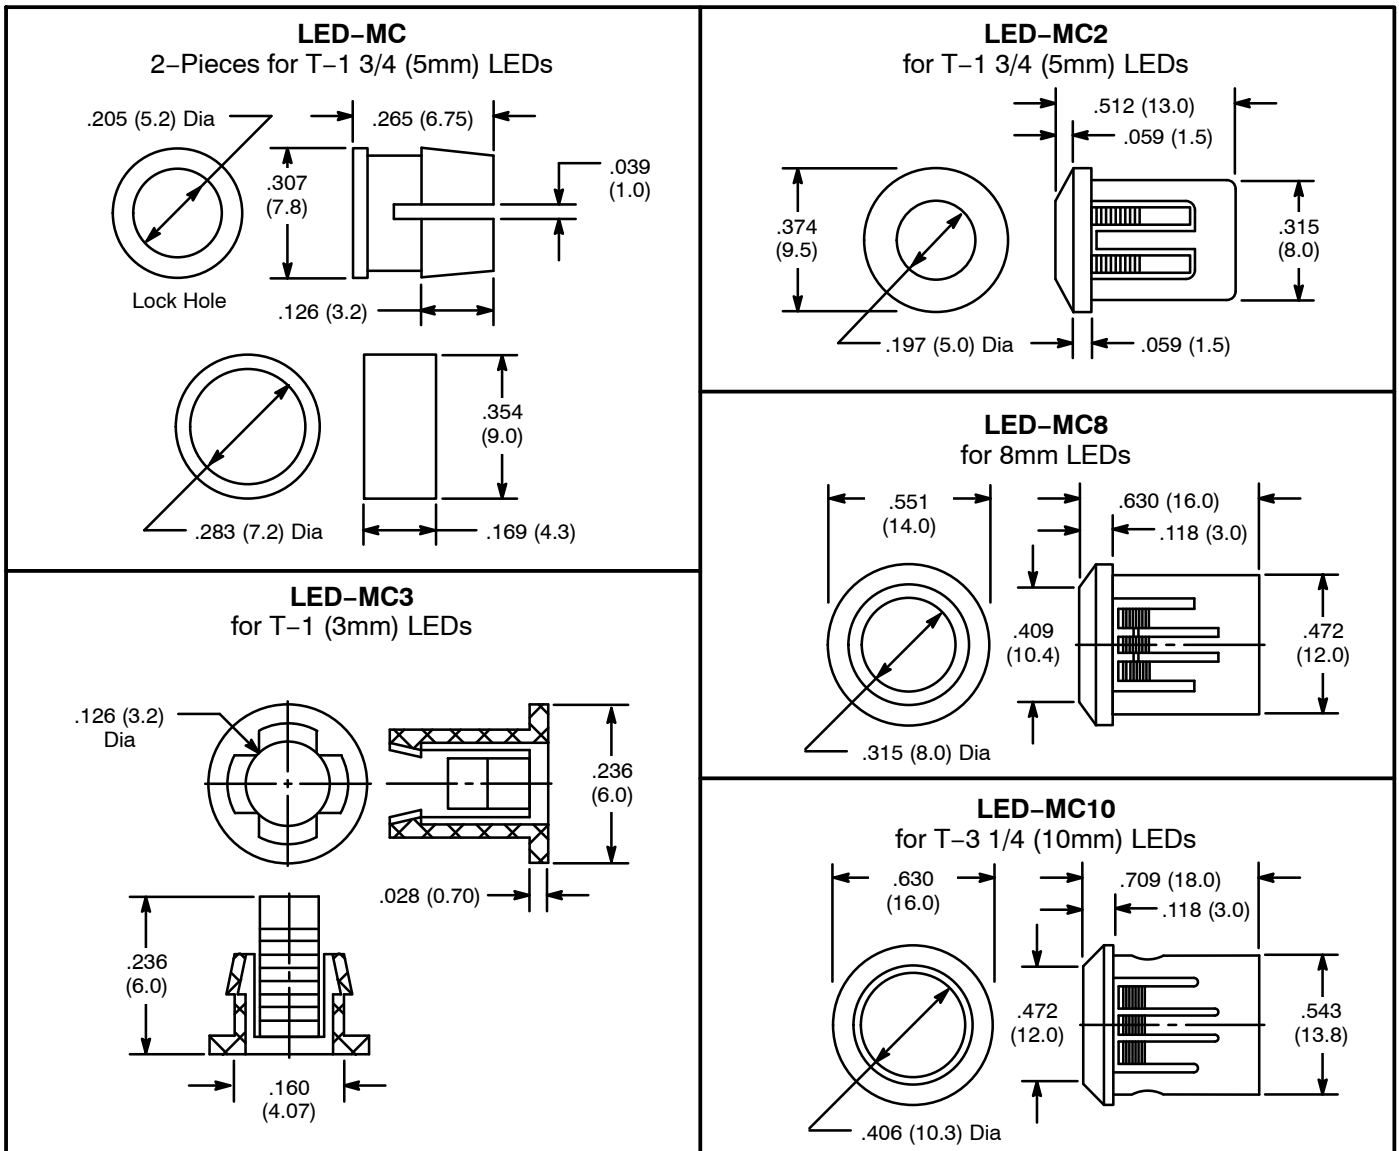

## LED Mounting Clips LED-MC, LED-MC2, LED-MC3 LED-MC8, LED-MC10

### Features:

- Available in 4 Different Standard Types:
  - T-1 (3mm): LED-MC3
  - T-1 3/4 (5mm): LED-MC & LED-MC2
  - 8mm: LED-MC8
  - T-3 1/4 (10mm): LED-MC10
- Material: PC
- Color: Black

Note 1. All dimensions are in inches (millimeters).

Note 2. Tolerance is .010" (0.25mm) unless otherwise specified.