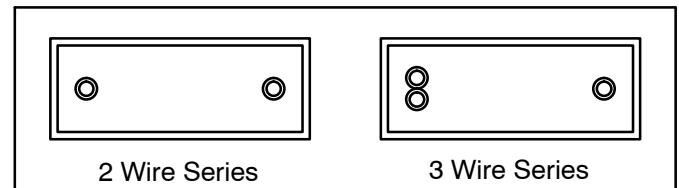

PERFORMANCE SPECIFICATIONS

Operating Temperature Range: -25°C to +70°C

Insulation Resistance (at +20°C):

- Between Terminals: $\geq 1000M\Omega$
- Between Terminals and Case: $\geq 2000M\Omega$