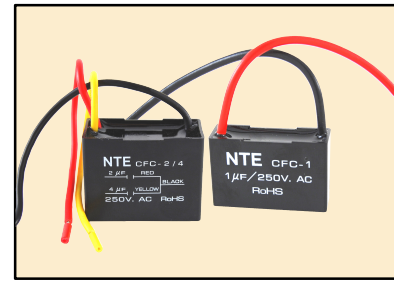

CEILING FAN SINGLE & DUAL VERSIONS

CFC SERIES

The CFC series is a range of metallized polyester film capacitors designed expressly for ceiling fan use. They are a self-healing flat capacitor winding with polyester film dielectric. They are mounted in a flame retardant plastic case with an epoxy resin end-seal. The CFC series are also used in other electric fans and in fluorescent lamps.

The NTE CFC series is available in 2 wire (single) and 3 wire (dual) capacitor versions.

FEATURES:

- Small size/light weight
- High Insulation resistance
- Small dissipation factor

RATINGS

Capacitance Range:

- 2 wire 125/250VAC – 1µfd to 10µfd
- 3 wire 125/250VAC – 1/2/µfd to 6/14µfd

PERFORMANCE SPECIFICATIONS

Operating Temperature Range: -25°C to +70°C

Insulation Resistance (at +20°C):

- Between Terminals: $\geq 1000M\Omega$
- Between Terminals and Case: $\geq 2000M\Omega$