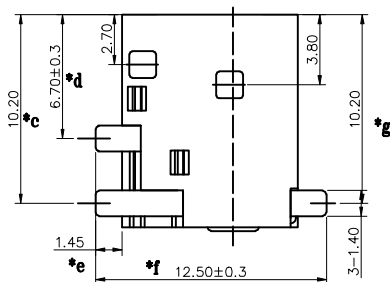

P.C.B LAYOUT TOP VIEW

SCHEMATIC

8					TOLERANCE									
7					UNLESS SPECIFIED									
6					UP TO 5mm: ±0.1	ANGULAR	A1	2018.12.24	標原尺寸13.4更新為12.5, 新增尺寸1.45, 取消原尺寸11.0					
5	彈片腳	PBS	1	Ag-PLATED	ABOVE 5mm: ±0.2	±1°	NO	DATE	REVISIONS			BY	APPD	
4	插片腳	BRASS	1	Ag-PLATED	TITLE: DC JACK			UNIT : MM	ROHS	DWN				
3	平片	BRASS	1	Ag-PLATED	MODEL: DC-044G-2.0-PU-G			SCALE: 1:1	COMPLIANT	CHK'D				
2	圓針	BRASS	1	Ag-PLATED	HAOYU(HONGKONG)LIMITED 皓宇(香港)有限公司							APPD		
1	基座	PA9T	1									PRO.AGL:		
NO.	PART	NAME	MATERIAL	QTY	FINISHING									