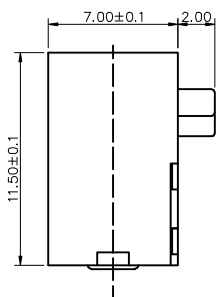

P.C.B LAYOUT TOP VIEW

SCHEMATIC

8					TOLERANCE									
7					UNLESS SPECIFIED									
6					UP TO 5mm: ±0.1	ANGULAR	A1	2018.12.24	標原尺寸13.4更新為12.5, 新增尺寸1.45, 取消原尺寸11.0					
5	彈片腳	PBS	1	Ag-PLATED	ABOVE 5mm: ±0.2	±1°	NO	DATE	REVISIONS			BY	APPD	
4	插片腳	BRASS	1	Ag-PLATED	TITLE: DC JACK			UNIT : MM	ROHS	DWN				
3	平片	BRASS	1	Ag-PLATED	MODEL: DC-044G-2.0-PU-G			SCALE: 1:1	COMPLIANT	CHK'D				
2	圓針	BRASS	1	Ag-PLATED	HAOYU(HONGKONG)LIMITED 皓宇(香港)有限公司							APPD		
1	基座	PA9T	1									PRO.AGL:		
NO.	PART	NAME	MATERIAL	QTY	FINISHING									