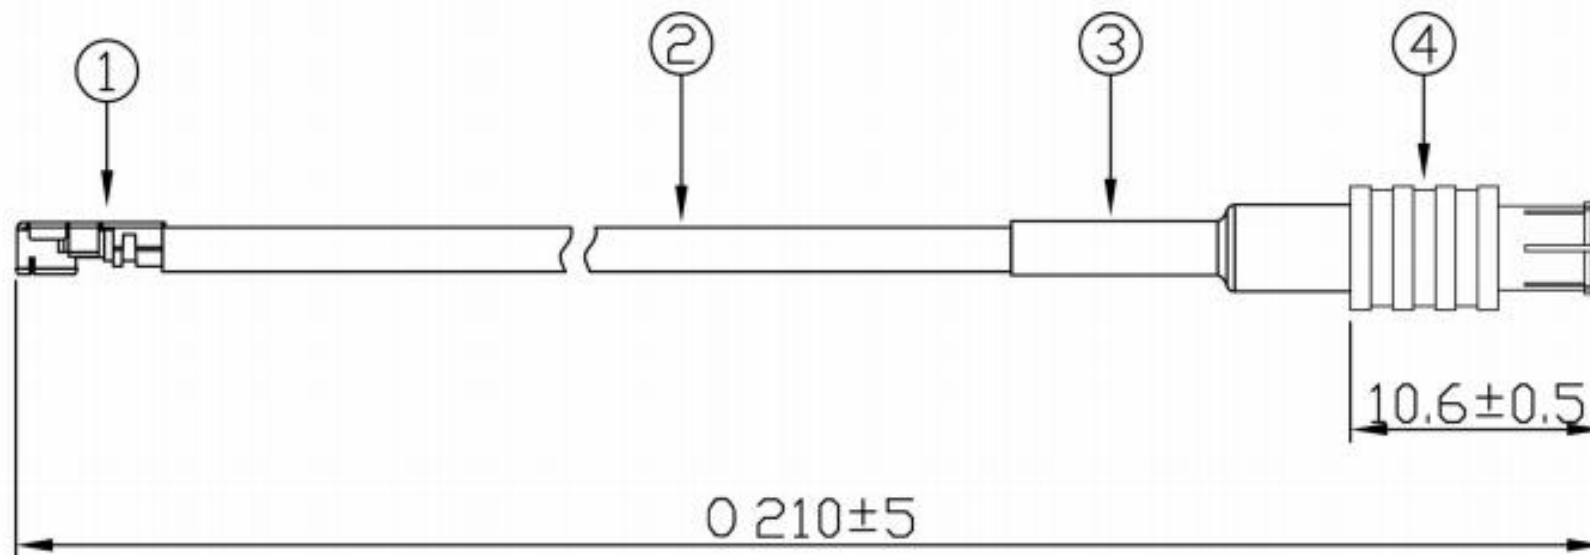

Zhejiang JC Antenna Co.,Ltd

REV	DESCRIPTION	DATE
A	MCX male+RF178(210)+Ipex	2022-12-20

4	MCX Male	1PCS	1.05.05I.0043	DRAWN BY	Xuegang Zhou	UNIT	mm
3	Tube	1PCS	1.07.07M.0133				
2	RG178 Cable	210mm	1.05.05J.0288	CHECKED BY	ChaoYu	SCALE	/
1	Ipex	1PCS		APPROVED BY	Shengming Fu	PAGE	1
S/N	Name	Qty	P/N	Drawing No.	MCXIPEX2109003		