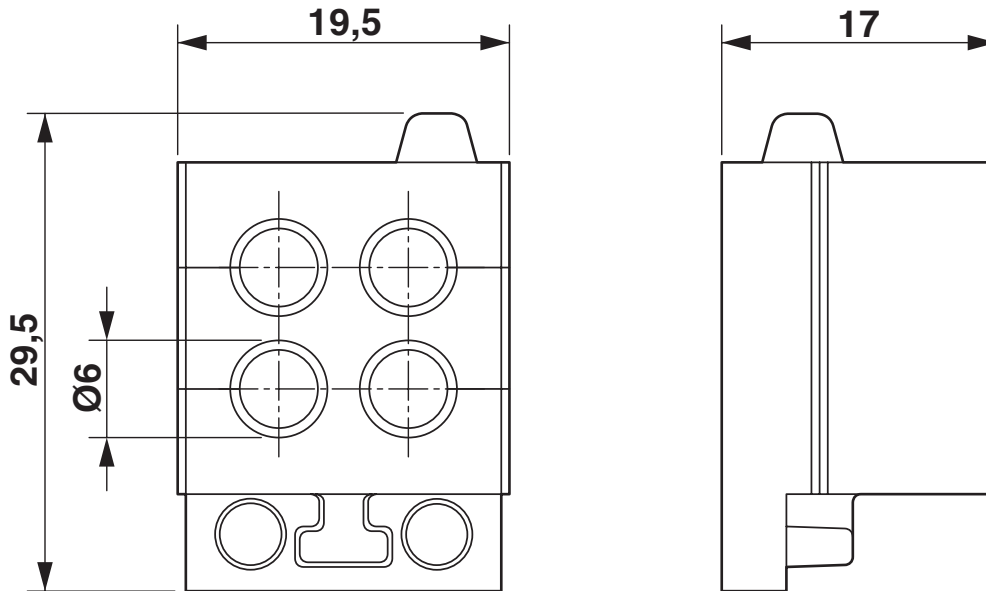

CES-SRG-BK-4X6 - Cable sleeve

1410152

<https://www.phoenixcontact.com/us/products/1410152>

Technical data

Product properties

Product type	Cable sleeve
No. of conductors	4

Dimensions

Dimensional drawing	
Width	19.5 mm
Height	17 mm
Length	29.5 mm

Material specifications

Material	NBR
----------	-----

Cable/line

External cable diameter ()	4x 5 mm ... 6 mm
-----------------------------	------------------

Characteristics

Seal size	small
Design, Format	Round cable
Design, Cable seal	slotted

Drawings

Dimensional drawing

Dimensional drawing

CES-SRG-BK-4X6 - Cable sleeve

1410152

<https://www.phoenixcontact.com/us/products/1410152>

Approvals

🔗 To download certificates, visit the product detail page: <https://www.phoenixcontact.com/us/products/1410152>