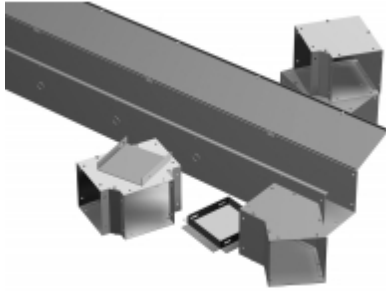

Type 1 Lay-In Wireway CW Series

Wireway & Accessories

Application

- Construction designed to ensure electrical continuity and to permit fast and easy indoor installation of multiple wireway runs.

Standards

- UL-50 Type 1
- cUL Type 1
- Complies with
  - IEC 60529, IP20

Construction - Screw Cover

- Formed from 16 or 14 gauge steel
- Flat covers have keyhole screw slots
- Available with or without knockouts
- Straight sections are provided with adequate concentric knockouts (1/2", 3/4" conduit size)
- Unobstructed interior speeds up laying of cables
- Optional hanger brackets allow for vertical or horizontal mounting
- Joiners sold separately

Construction - Hinge Cover

- Formed from 16 or 14 gauge steel
- Hinge covers are hinged on 24" centers
- Available with or without knockouts
- Straight sections are provided with adequate concentric knockouts (1/2", 3/4" conduit size)
- Knockouts are on 12" centers
- Joiner is included with each straight section
- Unobstructed interior speeds up laying of cables
- Optional hanger brackets allow for vertical or horizontal mounting

Finish

- Sections and components are finished in ANSI 61 gray.
  Couplings are unpainted galvanized

Accessories

• Type 1 Lay In Hinge Cover Wireway • Type 1 Lay In Screw Cover Wireway - w/o Knockouts • Joiner • Reducer • Cross Fitting • Telescope Fitting	• Type 1 Lay In Screw Cover Wireway • Type 1 Lay In Hinge Cover Wireway - w/o Knockouts • Straight Section Barrier • Corner Reducer • Tee Fitting • 90 degree Elbow