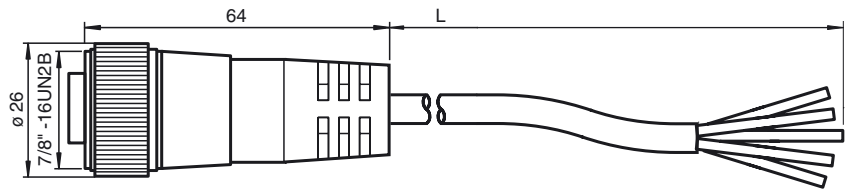

### Model Number

**V95-G-YE4M-STOOW**

Female cordset, 7/8", 5-pin, STOOW cable

### Dimensions

#### General specifications

Number of pins	5
Connection 1	socket
Construction type 1	straight
Threading 1	7/8 inch
Connection 2	cable end

#### Mechanical specifications

Degree of protection	IP67	
Material		
Contacts	Cu alloy gold plated	
Body	PVC, yellow	
Cable	PVC	
Slotted nut	nickel-plated brass	
Core insulation	PVC	
Cable	fine-strand, flexible	
Sheath diameter	Ø 12.9 mm	
Bending radius	10 x cable diameter	
Color	yellow	
Cores	5 x 1.5 mm <sup>2</sup> (16 AWG)	
Length	L	4 m
Note	STOOW UL Standard	