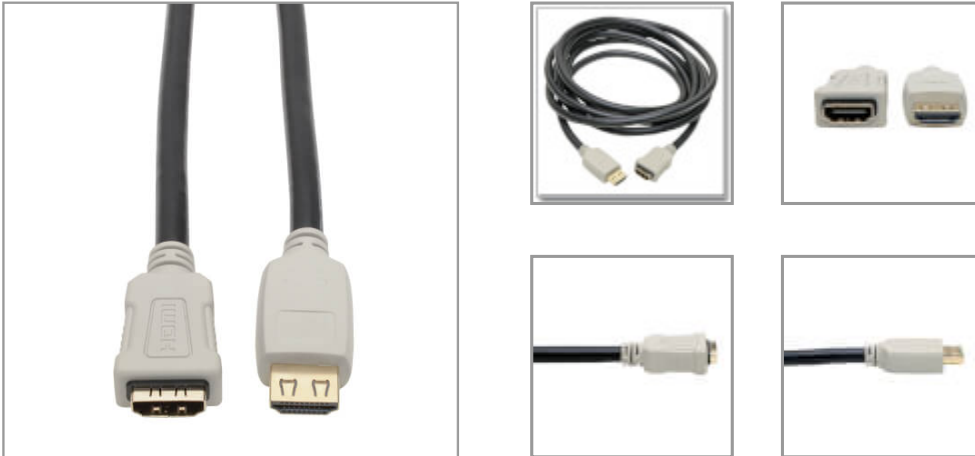

High-Speed HDMI Extension Cable (M/F) - 4K 60 Hz, HDR, 4:4:4, Gripping Connector, 6 ft.

MODEL NUMBER: P569-006-2B-MF

High-speed cable extends an HDMI audio/video connection up to 6 ft. while supporting 4K resolutions with HDR and 4:4:4 color.

Features

4K HDMI Cable Connects Home Theater or Digital Signage Audio/Video Components

This high-speed HDMI extension cable securely connects HDMI-enabled laptops, tablets, PCs, Blu-ray players, game consoles or satellite/cable TV boxes and HDTVs, HD monitors, projectors or home theater receivers. A special gripping male connector ensures components stay firmly attached to avoid viewing interruptions.

High-Speed Extension Cable Expands a Current 4K Connection by 6 ft.

The P569-006-2B-MF extends an existing 15-foot (4.6-meter) 4K HDMI connection an additional 6 feet (1.8 meters) for a total of 21 feet (6.4 meters), while maintaining its original 4K/60Hz resolution. When the total length ranges between 21 feet and 30 feet (9.1 meters), the maximum display resolution drops to 4K/30Hz. Any total length between 30 feet and 60 feet (18.3 meters) finds the maximum resolution drop to 1080p.

Avoid Signal Disruptions with an Extra-Secure Gripping HDMI Connector

Having a cable come loose accidentally can cause A/V signal loss right as the running back scrambles for the end zone or your avatar is surrounded by zombies. The specially designed HDMI male connector firmly grips the HDMI port on your equipment to help prevent accidental disconnection and signal disruption. With greater port retention than typical HDMI connectors, the gripping plug resists vibrations that can loosen connections over time. This is especially helpful for ensuring components stay attached in difficult-to-access installations.