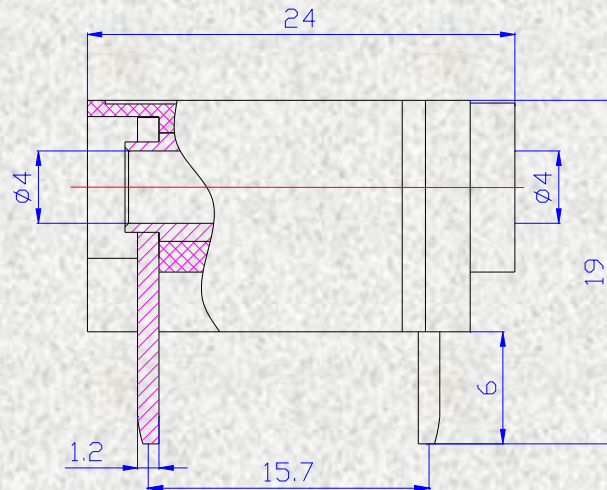

产品规格书

Product Specification

■产品名称 (Name): 4mm 卧式插座 (4mm Angled Socket)

■产品型号 (Model): 24.243.*

■基本参数 (Principal Technical Data)

■典型特性 (Typical Characteristic)

主体材质 Body material	铜 Brass	绝缘体材质 Insulation material	PA
表面镀层 Surface coating	镀银 Silver plated	接触电阻 Contact resistance	$\leq 0.005 \Omega$
绝缘电阻 Insulating resistance	$\geq 500M \Omega$	额定电压/电流 Rated voltage/current	30Vac-60Vdc/Max.24A