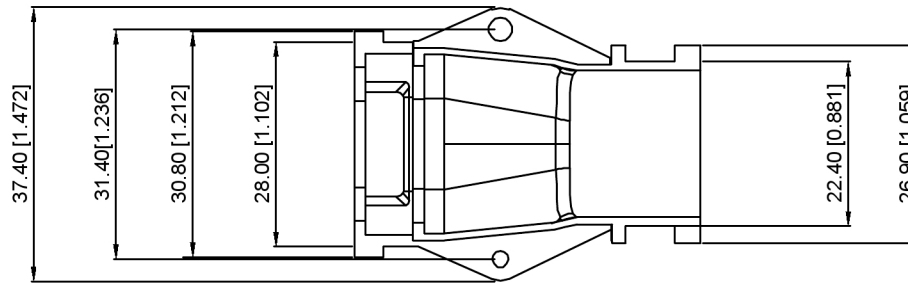

K 776280 L - B 4
 ① ② ③ ④ ⑤

- 1.K: XKBTEK-Car Connector
- 2.XKB Series No
- 3.Category:L-tail clamp
- 4.Color:B-Black
- 5.Type:4-35 Pin tail clamp

K776280L-B4	PBT	Black	K776280H
PART NO	Material	Color	Suitable XKB Housing

DSND	SCALE: N/A	MODEL TYPE:
DWN	VIEW:	35 Pin 尾夹
CHKD	UNIT: mm/in	PART NO.: K776280L-B4
APPD	SIZE: A4	DWG NO.: X-K776280L-B4

					ANGLAR	±5°
ΔX					L ≤ 4	±0.2
ΔX					4 < L ≤ 16	±0.3
ΔX					16 < L ≤ 63	±0.4
MARK					L > 63	±0.5
REVISIONS					UNSPECIFIED TOLERANCES	