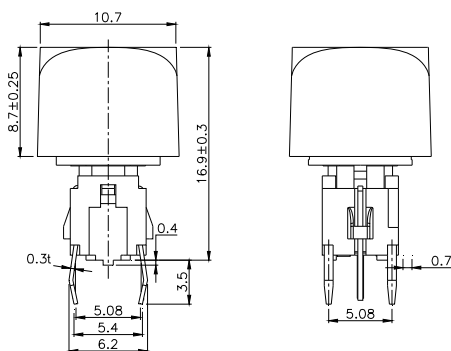

Dimensions are shown: mm
Specifications and dimensions subject to change

TPB01-3012LXX

LED COLOR	
0	OTHER
1	Red
2	Yellow
3	Green
4	Blue
5	White
6	Pure Green

TPB01-3013LXX

LED COLOR	
0	OTHER
1	Red
2	Yellow
3	Green
4	Blue
5	White
6	Pure Green

TPB01-1018LXX

LED COLOR	
0	OTHER
1	Red
2	Yellow
3	Green
4	Blue
5	White
6	Pure Green

Third Angle
Projection

Dimensions are shown: mm
Specifications and dimensions subject to change

TPC01 - 100LX

LED COLOR	
0	OTHER
1	Red
2	Yellow
3	Green
4	Blue
5	White
6	Pure Green

Dimensions are shown: mm
Specifications and dimensions subject to change