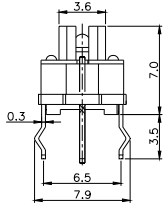

TPB01-1018LXX

LED COLOR	
0	OTHER
1	Red
2	Yellow
3	Green
4	Blue
5	White
6	Pure Green

Third Angle
Projection

Dimensions are shown: mm
Specifications and dimensions subject to change

TPC01 - 100LX

LED COLOR	
0	OTHER
1	Red
2	Yellow
3	Green
4	Blue
5	White
6	Pure Green

Dimensions are shown: mm
Specifications and dimensions subject to change