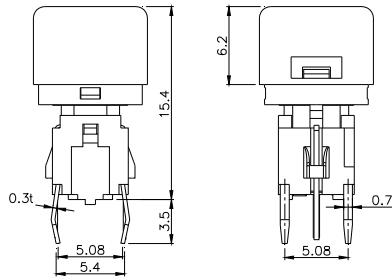

Dimensions are shown: mm
Specifications and dimensions subject to change

TPB01-3012LXX

LED COLOR	
0	OTHER
1	Red
2	Yellow
3	Green
4	Blue
5	White
6	Pure Green

TPB01-3013LXX

LED COLOR	
0	OTHER
1	Red
2	Yellow
3	Green
4	Blue
5	White
6	Pure Green

Dimensions are shown: mm
Specifications and dimensions subject to change