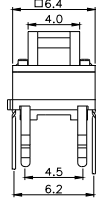

TPB01-1018LXX

LED COLOR	
0	OTHER
1	Red
2	Yellow
3	Green
4	Blue
5	White
6	Pure Green

Third Angle
Projection

Dimensions are shown: mm
Specifications and dimensions subject to change

TPC01 - 100LX

LED COLOR	
0	OTHER
1	Red
2	Yellow
3	Green
4	Blue
5	White
6	Pure Green

Dimensions are shown: mm
Specifications and dimensions subject to change