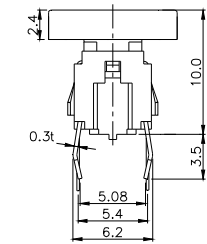

TPB01-106LXX

LED COLOR	
0	OTHER
1	Red
2	Yellow
3	Green
4	Blue
5	White
6	Pure Green

Third Angle
Projection
Dimensions are shown: mm
Specifications and dimensions subject to change

TPB01-107LXXX

Note :

	CAP	
	Mark	Color
2		SILVER BLACK
3		SILVER
4		SILVER
5		SILVER
6		SILVER
7		BLACK
8		BLACK
9		SILVER

Dimensions are shown: mm
Specifications and dimensions subject to change