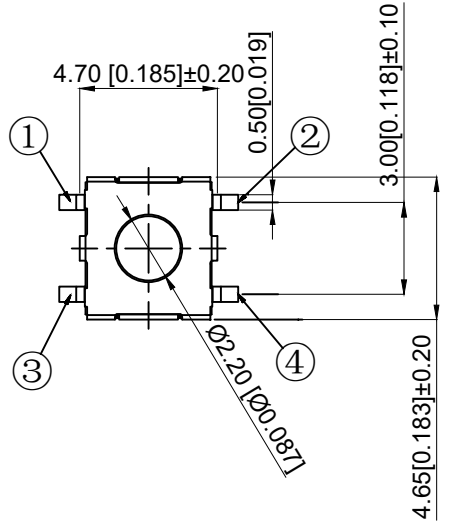

- NOTES:
1. Rating: 12VDC 50mA
1. 额定值: 12VDC 50mA
 2. Dielectric Strength: 250V AC
2. 耐电压: 250V AC
 3. Contact Resistance: ≤100mΩ Max
3. 接触电阻: ≤100mΩ
 4. Insulation Resistance: ≥100MΩ
4. 绝缘电阻: ≥100MΩ
 5. Operating Force: 260±50gf
5. 操作力: 260±50gf
 6. Life: 30,000 times
6. 寿命: 30,000 times
 7. Travel: 0.25±0.1mm
7. 行程: 0.25 + 0.1mm
 8. Operating Temperature: -20°C±80°C
8. 使用温度: -20°C±80°C

5	Push-button 按钮	PPA	1	Black 黑色
4	Blind flange 盖板	SUS	1	
3	Shrapnel 弹片	SUS	1	Ag plating 镀银
2	Noumenon 本体	PPA	1	Black 黑色
1	Card 卡件	Brass	1	Ag plating 镀银
NO 序号	Part name 部件名	Material 材料	QTY 数量	Remark 备注

A4				
A3				
A2				
A1				
REV	DATE	REVISION	DESCRIPTION	ISSUE

COMMON TOLERANCE	
X.XX	± 0.10
X.X	± 0.15
X	± 0.25
ANGULAR	—

UNIT	MM	PROJECTED	PRODUCT NAME:
DRAWN BY	FUYUAN	CHECKED BY	COCO
DATE	2019	APPROVAL B	ALEN
ROCPCU TECHNOLOGY CO.,LTD			
Copies are issued in strict confidence and shall not be reproduced or copied, or used as the basic of manufacture or sale of apparatus without permission			