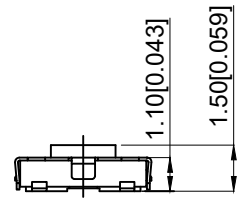

5	Push-button 按钮	PPA	1	Black 黑色
4	Blind flange 盖板	SUS	1	
3	Shrapnel 弹片	SUS	1	Ag plating 镀银
2	Noumenon 本体	PPA	1	Black 黑色
1	Card 卡件	Brass	1	Ag plating 镀银
NO 序号	Part name 部件名	Material 材料	QTY 数量	Remark 备注

A4				
A3				
A2				
A1				
REV	DATE	REVISION	DESCRIPTION	ISSUE

COMMON TOLERANCE	
X.XX	± 0.10
X.X	± 0.15
X	± 0.25
ANGULAR	—

UNIT	MM	PROJECTED	PRODUCT NAME:
DRAWN BY	FUYUAN	CHECKED BY	COCO
DATE	2019	APPROVAL B	ALEN
ROCPCU TECHNOLOGY CO.,LTD			
Copies are issued in strict confidence and shall not be reproduced or copied, or used as the basic of manufacture or sale of apparatus without permission			

MODEL NO: TP11722615
Https: www.rocpcu.tw