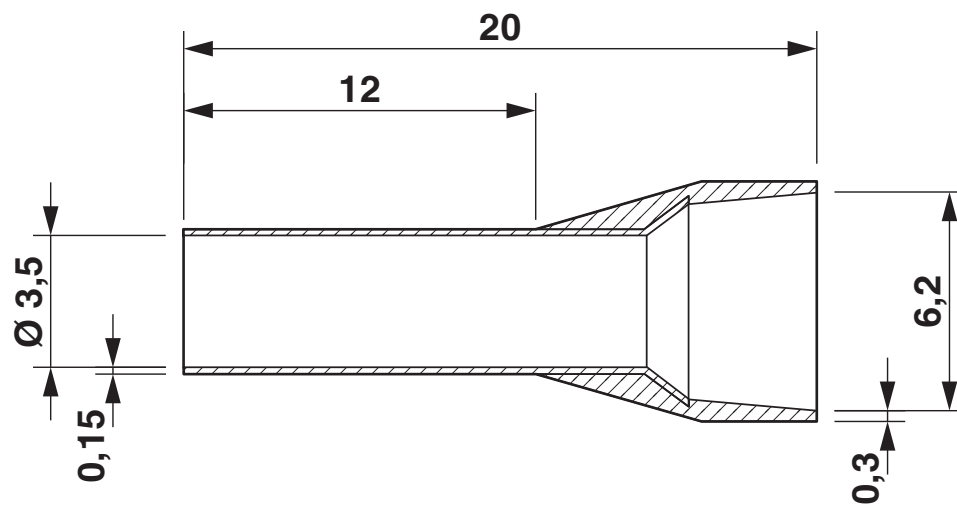

冷压头 - AI 6 -12 GN

3200108

<https://www.phoenixcontact.com/cn/products/3200108>

图纸

尺寸图