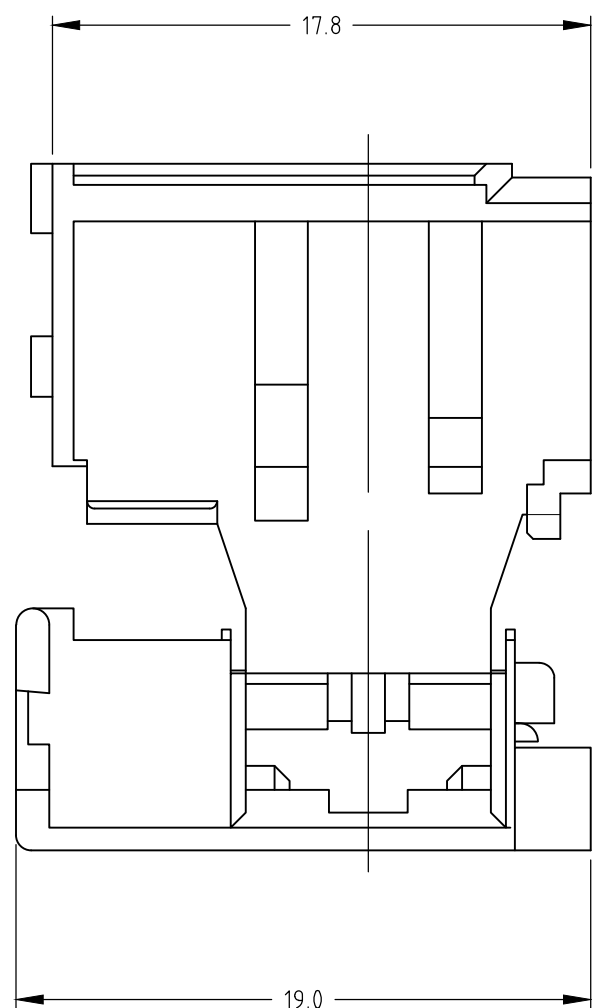

- 注；
- 適用コンタクト；
型番：172761,172782,172763
 - 取扱説明書；411-5212

- NOTES；
- APPLICABLE CONTACT PARTS NUMBER：172761,172762,172763
 - INSTRUCTION SHEET：411-5212
 - 3** OBSOLETE PARTS: OBSOLETE CIS STREAMLINING PER D.RENAUD/D.SINISI
 - 4** COMPLY WITH GLOW WIRE REQUIREMENT FOR PARTS OF NON-METALLIC MATERIAL SUPPORTING A CURRENT CARRYING CONNECTION DETAILED IN IEC 60335-1, SECTION 30 (GWT)
 - 5** GENERAL TOLRERANCE: ±0.3, ±2°

THIS DRAWING IS A CONTROLLED DOCUMENT.		DWN M.SUZUKI 17.APR.'02	STE TE Connectivity	
		CHK M.SHINDO 17.APR.'02		
DIMENSIONS: 単位： 耗 mm		APVD M.SHINDO 17.APR.'02	NAME 名称	
TOLERANCES UNLESS OTHERWISE SPECIFIED: 一般公差		PRODUCT SPEC 製品規格	250 SERIES FLAG POSITIVE LOCK MARK-II HOUSING	
0 PLC ± -		APPLICATION SPEC 取付適用規格	-	
1 PLC ± -		WEIGHT 0.000000	SIZE A3	CAGE CODE 00779
2 PLC ± -		CUSTOMER DRAWING	DRAWING NO 番号 G-172469	RESTRICTED TO -
3 PLC ± -			SCALE 尺度 4:1	SHEET 1 OF 1
4 PLC ± -				
ANGLES ±				
FINISH 仕上				
MATERIAL 材料 SEE TABLE				