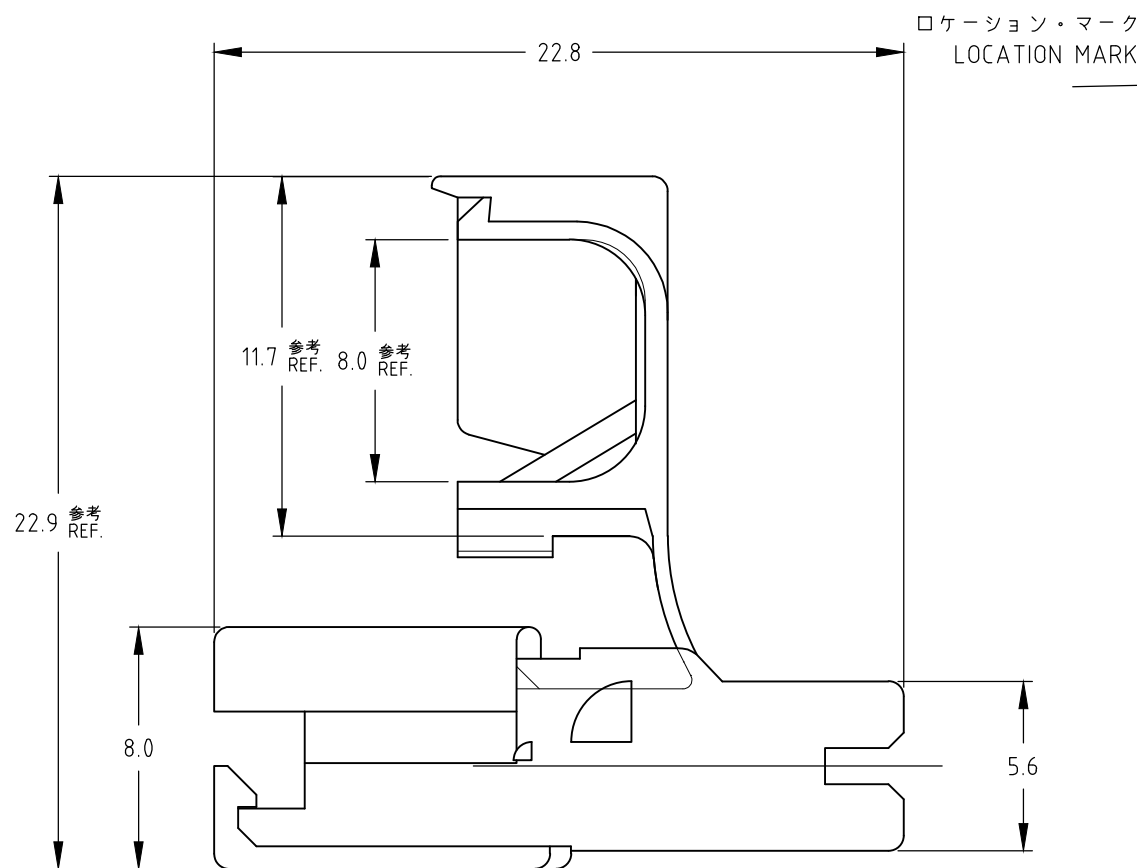

- 注；
- 適用コンタクト；
型番：172761,172782,172763
 - 取扱説明書；411-5212

- NOTES；
- APPLICABLE CONTACT PARTS NUMBER：172761,172762,172763
 - INSTRUCTION SHEET：411-5212
 - 3** OBSOLETE PARTS: OBSOLETE CIS STREAMLINING PER D.RENAUD/D.SINISI
 - 4** COMPLY WITH GLOW WIRE REQUIREMENT FOR PARTS OF NON-METALLIC MATERIAL SUPPORTING A CURRENT CARRYING CONNECTION DETAILED IN IEC 60335-1, SECTION 30 (GWT)
 - 5** GENERAL TOLRERANCE: ±0.3, ±2°

THIS DRAWING IS A CONTROLLED DOCUMENT.		DWN M.SUZUKI 17.APR.'02	STE TE Connectivity	
		CHK M.SHINDO 17.APR.'02		
DIMENSIONS: 単位： 耗 mm		APVD M.SHINDO 17.APR.'02	NAME 名称	
TOLERANCES UNLESS OTHERWISE SPECIFIED: 一般公差		PRODUCT SPEC 製品規格	250 SERIES FLAG POSITIVE LOCK MARK-II HOUSING	
0 PLC ± -		APPLICATION SPEC 取付適用規格	-	
1 PLC ± -		WEIGHT 0.000000	SIZE A3	CAGE CODE 00779
2 PLC ± -		CUSTOMER DRAWING	DRAWING NO 番号 G-172469	RESTRICTED TO -
3 PLC ± -			SCALE 尺度 4:1	SHEET 1 OF 1
4 PLC ± -				
ANGLES ±				
FINISH 仕上				
MATERIAL 材料 SEE TABLE				