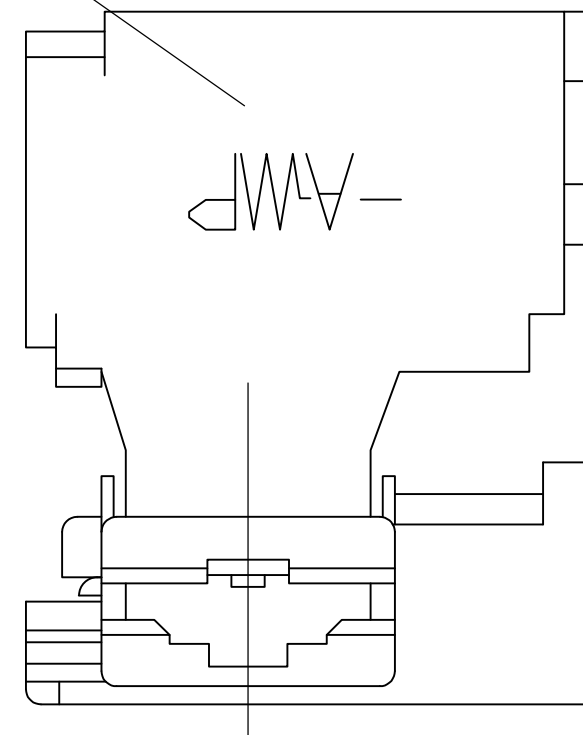

- 注；
- 適用コンタクト；
型番：172761,172782,172763
 - 取扱説明書；411-5212

- NOTES；
- APPLICABLE CONTACT PARTS NUMBER：172761,172762,172763
 - INSTRUCTION SHEET：411-5212
 - 3** OBSOLETE PARTS: OBSOLETE CIS STREAMLINING PER D.RENAUD/D.SINISI
 - 4** COMPLY WITH GLOW WIRE REQUIREMENT FOR PARTS OF NON-METALLIC MATERIAL SUPPORTING A CURRENT CARRYING CONNECTION DETAILED IN IEC 60335-1, SECTION 30 (GWT)
 - 5** GENERAL TOLRERANCE: ±0.3, ±2°

THIS DRAWING IS A CONTROLLED DOCUMENT.		DWN M.SUZUKI 17.APR.'02	STE TE Connectivity	
		CHK M.SHINDO 17.APR.'02		
DIMENSIONS: 単位： 耗 mm		APVD M.SHINDO 17.APR.'02	NAME 名称	
TOLERANCES UNLESS OTHERWISE SPECIFIED: 一般公差		PRODUCT SPEC 製品規格	250 SERIES FLAG POSITIVE LOCK MARK-II HOUSING	
0 PLC ± -		APPLICATION SPEC 取付適用規格	-	
1 PLC ± -		WEIGHT 0.000000	SIZE A3	CAGE CODE 00779
2 PLC ± -		CUSTOMER DRAWING	DRAWING NO 番号 G-172469	RESTRICTED TO -
3 PLC ± -			SCALE 尺度 4:1	SHEET 1 OF 1
4 PLC ± -				
ANGLES ±				
FINISH 仕上				
MATERIAL 材料 SEE TABLE				