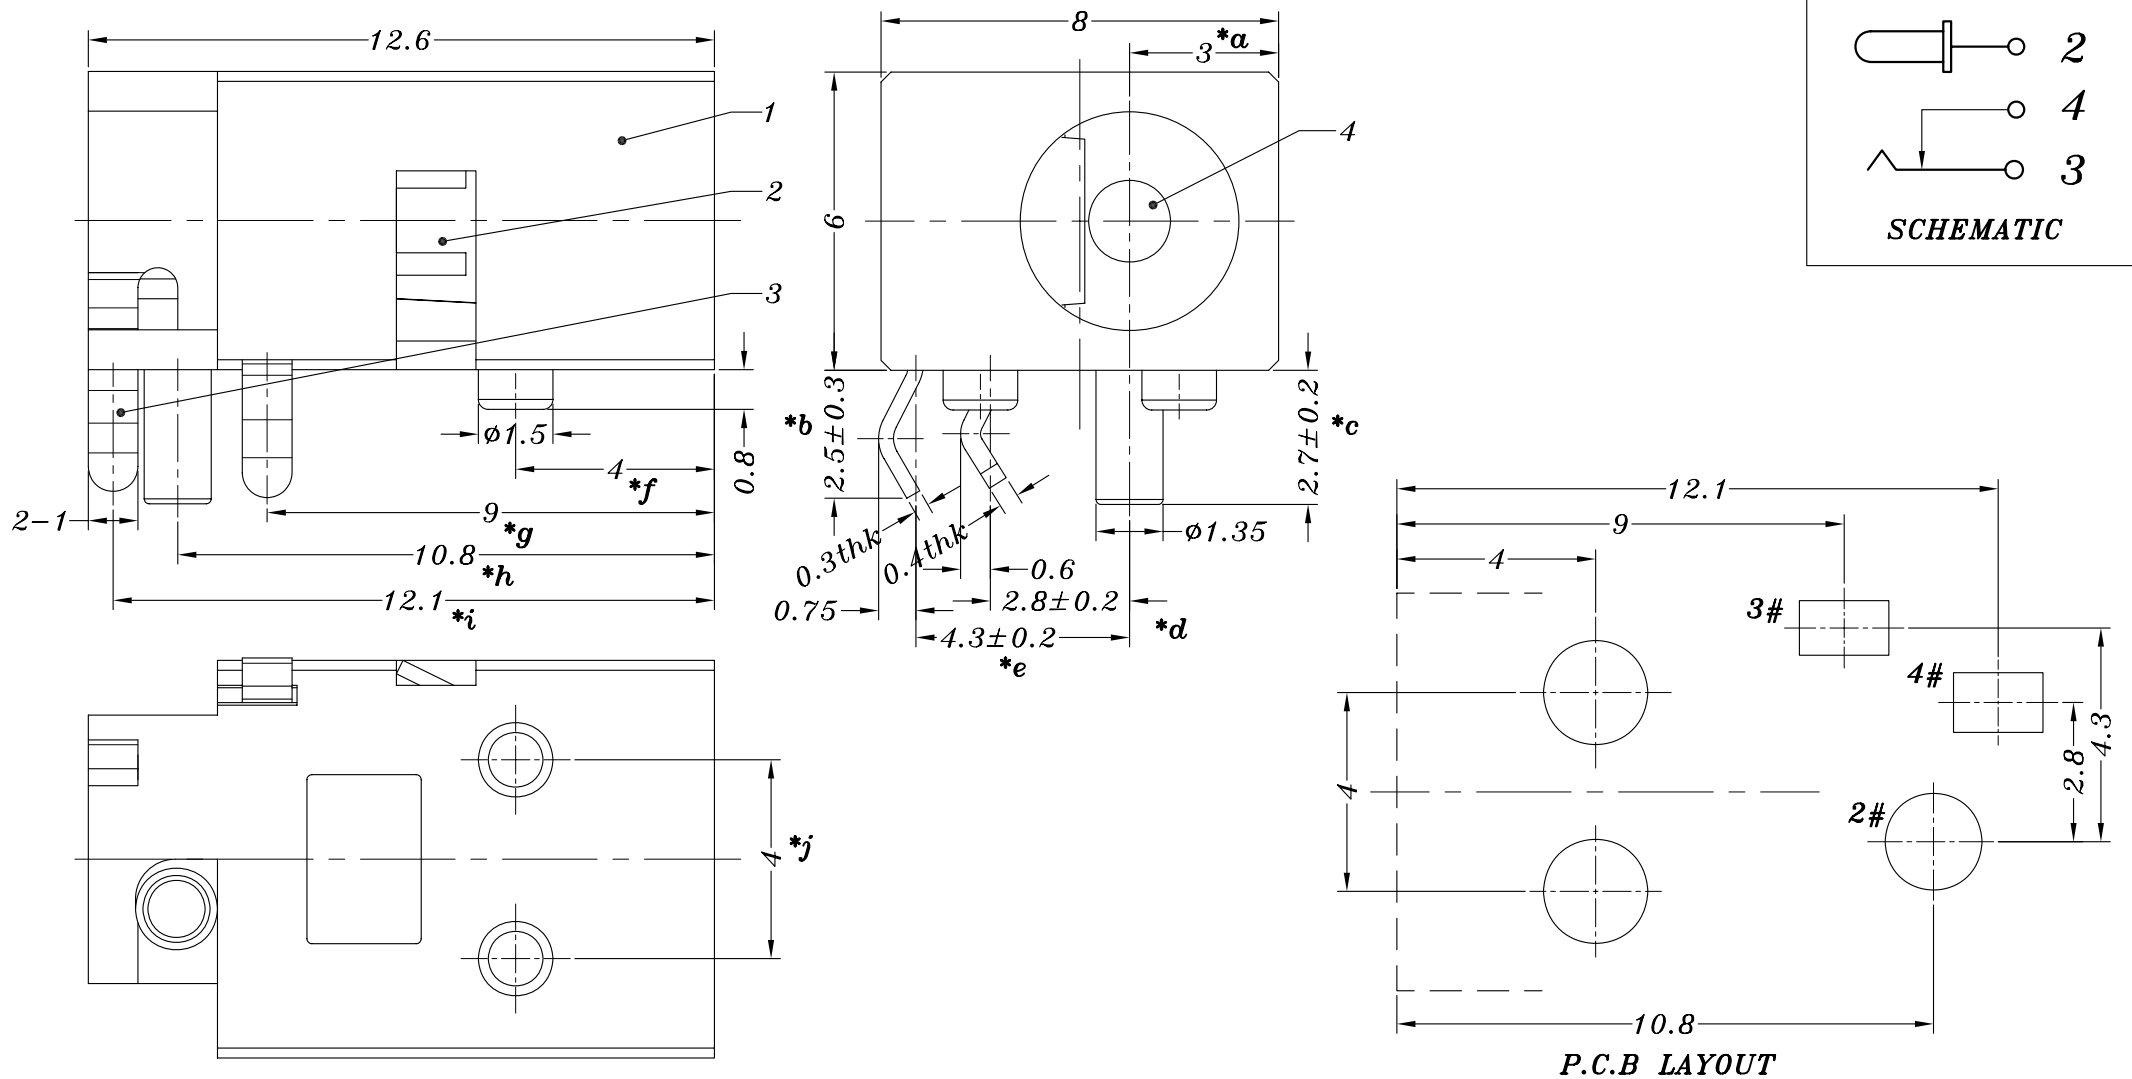

HAOYU

P.C.B LAYOUT

					TOLERANCE UNLESS SPECIFIED								
					UP TO 5mm: ±0.1	ANGULAR	1	2013.8.26	初版				
					ABOVE 5mm: ±0.2	±1°	NO	DATE	REVISIONS			BY APPD	
4	PING	BRASS	1	Ni PLATED	TITLE:DC JACK				UNIT : MM	ROHS COMPLIANT	DWN		
3	4#CURVE PIECE	BRASS	1	Ag PLATED	MODEL:DC-023 1.65				SCALE: 6:1		CHK'D		
2	3#SPRING	PBS	1	Ag PLATED	HAOYU(HONGKONG)LIMITED 皓宇(香港)有限公司							APPD	
1	CASE	PBT	1	BLACK								PRO.AGL:	
NO.	PART NAME	MATERIAL	QTY	FINISHING									