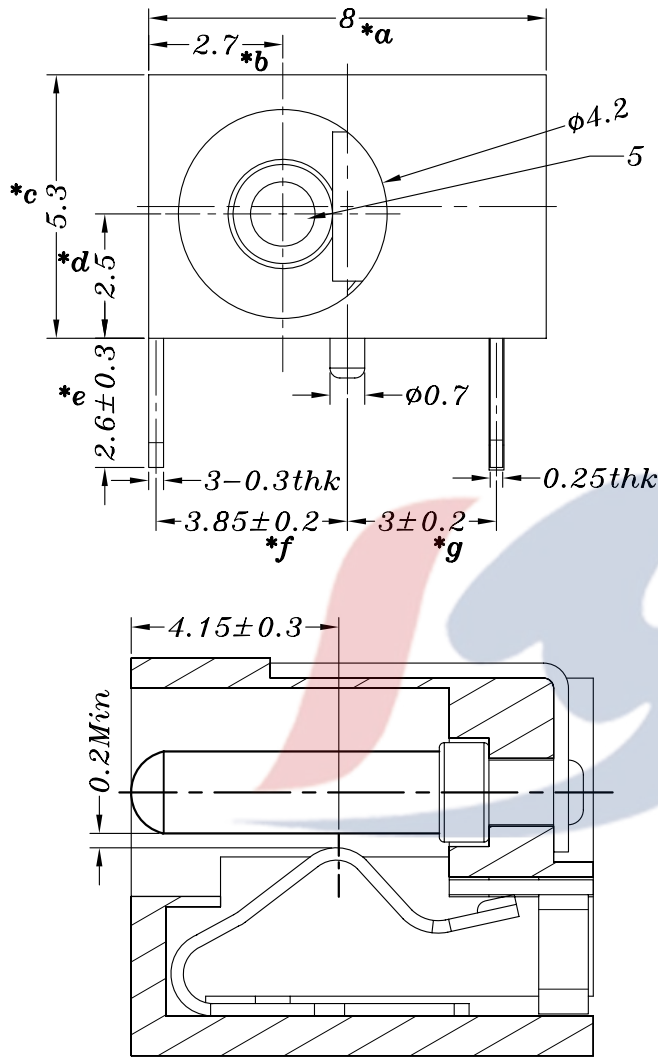

HAOYU

P.C.B LAYOUT

PIN	φ1.0	φ1.3	φ1.65
APPD.			

					TOLERANCE UNLESS SPECIFIED								
					UP TO 5mm: ±0.1	ANGULAR	A0	2018.4.4	初版		GYW		
					ABOVE 5mm: ±0.2	±1°	NO	DATE	REVISIONS		BY APPD		
5	DC033 PING	BRASS	1	Ni PLATED	TITLE:DC JACK			UNIT : MM	ROHS COMPLIANT	DWN			
4	DC033A 5#CURVE PIECE	BRASS	1	Ag PLATED	MODEL: DC-033A 1.65			SCALE: 6:1		CHK'D			
3	DC033A 4#FLAT PIECE	BRASS	1	Ag PLATED	HAOYU(HONGKONG)LIMITED 皓宇(香港)有限公司						APPD		
2	DC033A 3#SPRING	SUS	1	Ag PLATED									
1	DC033A CASE	PBT	1	BLACK							PRO.AGL:		REV :A0
NO.	PART NAME	MATERIAL	QTY	FINISHING									