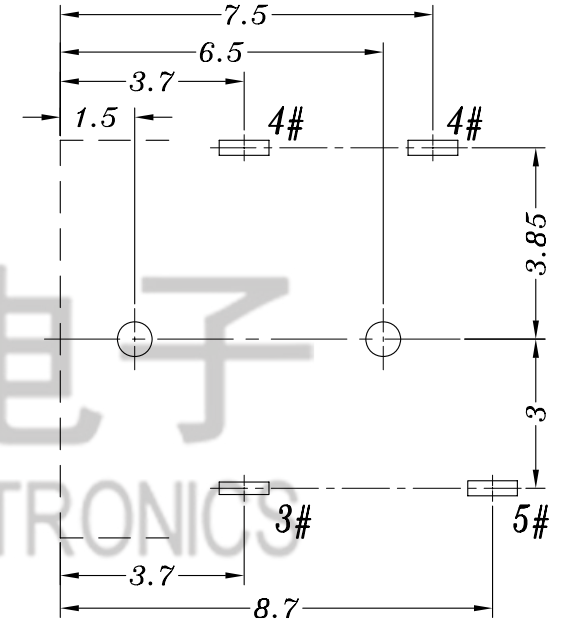

HAOYU

P.C.B LAYOUT

PIN	φ1.0	φ1.3	φ1.65
APPD.			

					TOLERANCE UNLESS SPECIFIED								
					UP TO 5mm: ±0.1	ANGULAR	A0	2018.4.4	初版		GYW		
					ABOVE 5mm: ±0.2	±1°	NO	DATE	REVISIONS		BY APPD		
5	DC033 PING	BRASS	1	Ni PLATED	TITLE:DC JACK			UNIT : MM	ROHS COMPLIANT	DWN			
4	DC033A 5#CURVE PIECE	BRASS	1	Ag PLATED	MODEL: DC-033A 1.65			SCALE: 6:1		CHK'D			
3	DC033A 4#FLAT PIECE	BRASS	1	Ag PLATED	HAOYU(HONGKONG)LIMITED 皓宇(香港)有限公司						APPD		
2	DC033A 3#SPRING	SUS	1	Ag PLATED									
1	DC033A CASE	PBT	1	BLACK							PRO.AGL:		REV :A0
NO.	PART NAME	MATERIAL	QTY	FINISHING									