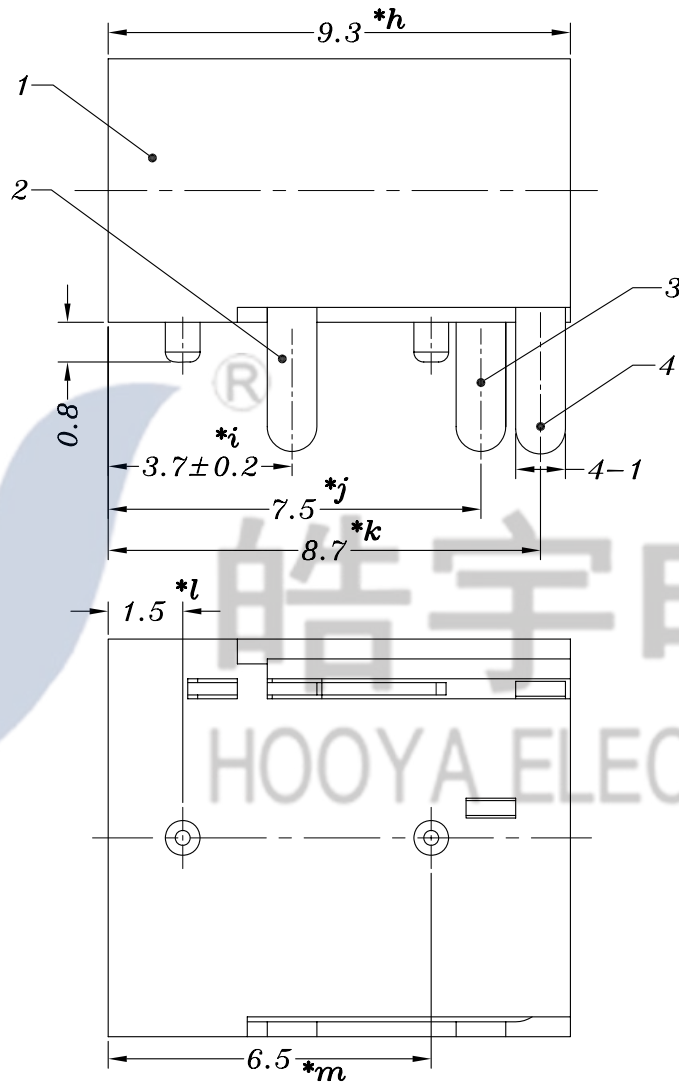

HAOYU

P.C.B LAYOUT

PIN	φ1.0	φ1.3	φ1.65
APPD.			

					TOLERANCE UNLESS SPECIFIED								
					UP TO 5mm: ±0.1	ANGULAR	A0	2018.4.4	初版		GYW		
					ABOVE 5mm: ±0.2	±1°	NO	DATE	REVISIONS		BY APPD		
5	DC033 PING	BRASS	1	Ni PLATED	TITLE:DC JACK			UNIT : MM	ROHS COMPLIANT	DWN			
4	DC033A 5#CURVE PIECE	BRASS	1	Ag PLATED	MODEL: DC-033A 1.65			SCALE: 6:1		CHK'D			
3	DC033A 4#FLAT PIECE	BRASS	1	Ag PLATED	HAOYU(HONGKONG)LIMITED 皓宇(香港)有限公司						APPD		
2	DC033A 3#SPRING	SUS	1	Ag PLATED									
1	DC033A CASE	PBT	1	BLACK							PRO.AGL:		REV :A0
NO.	PART NAME	MATERIAL	QTY	FINISHING									