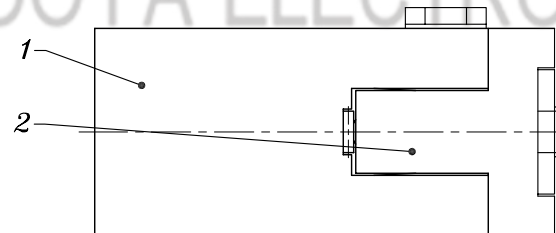

P.C.B LAYOUT

DC-002	DC-002-1
4	4
5	5
3	3

SCHEMATIC

MATAL	X
SUS	0.2mm
PBS	0.25mm

PIN	φ1.0	φ1.3	φ1.65
APPD.	✓		

					TOLERANCE UNLESS SPECIFIED							
6	PING	BRASS	1	Ni PLATED	UP TO 5mm: ±0.1	ANGULAR		2013.9.3	依据ECN1309001	huli		
5	3#SPRING	PBS/SUS	1	Ag PLATED	ABOVE 5mm: ±0.2	±1°	NO	DATE	REVISIONS	BY	APPD	
4	5#CURVE PIECE	BRASS	1	Ag PLATED	TITLE:DC JACK			UNIT : MM	ROHS COMPLIANT	DWN		
3	4#FLAT PIECE	BRASS	1	Ag PLATED	MODEL: DC-002 1.0			SCALE: 5:1	CHK'D			
2	COVER	PBT	1	BLACK	HAoyu(HONGKONG)LIMITED 皓宇(香港)有限公司			APPD				
1	CASE	PBT/PA9T	1	BLACK				PRO.AGL:	REV : A			
NO.	PART NAME	MATERIAL	QTY	FINISHING								