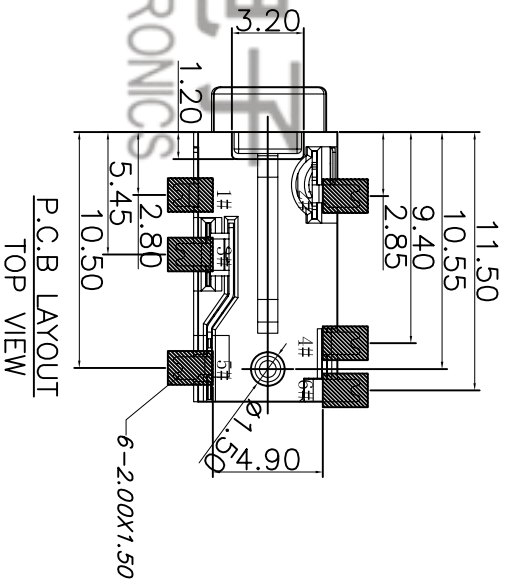

3D VIEW

SCHEMATIC

P.C.B. LAYOUT
TOP VIEW

(ø3.50mm 4 POLE PLUG DETAIL DRAWING)

7	HOUSING	PPA	1	BLACK	TOLERANCE					
6	TERMINAL 6#	PBS	1	AU-PLATED	UNLESS SPECIFIED	A2	2021.11.4	更新材质表	WM	
5	TERMINAL 5#	PBS	1	AU-PLATED	UP TO 5mm:±0.1	A1	2021.8.21	更新图纸	WM	
4	TERMINAL 4#	PBS	1	AU-PLATED	ABOVE 5mm:±0.2	NO	DATE	REVISIONS	BY	APPD
3	TERMINAL 3#	PBS	1	AU-PLATED	TITLE: 3.5 PHONE JACK		UNIT : MM			
2	TERMINAL 2#	PBS	1	AU-PLATED	MODEL: PJ-31060新模		SCALE: 1:1	ROHS COMPLIANT	DWN	
1	TERMINAL 1#	PBS	1	AU-PLATED					CHK'D	
NO.	PART NAME	MATERIAL	QTY	FINISHING	HAOYU(HONGKONG)LIMITED		PRO.AGL:	APPD	REV	.A2