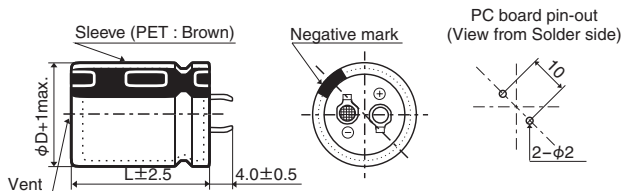

## ◆ DIMENSIONS [mm]

● Terminal Code : VS (φ22 to φ35) : Standard

● Terminal Code : LI (φ35)

The standard design has no plastic disc.