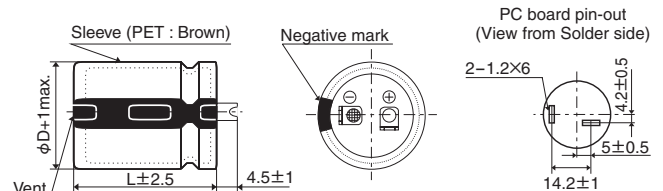

## ◆ DIMENSIONS [mm]

● Terminal Code : VS (φ22 to φ35) : Standard

● Terminal Code : LI (φ35)

The standard design has no plastic disc.