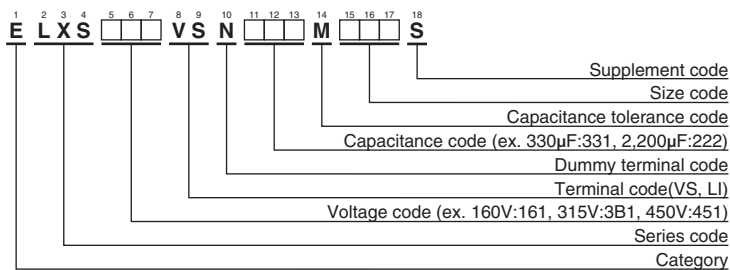

◆ PART NUMBERING SYSTEM

Please refer to "Product code guide (snap-in type)"