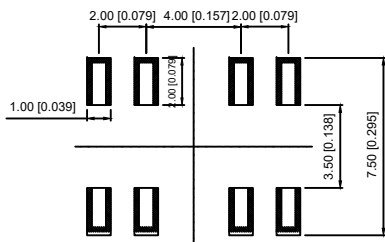

NOTE :  
 Rating 额定功率: DC 12V 50mA  
 Operating Force 操作力: 200±100gf  
 Lifetime 寿命: 10,000 Cycles

ITEM	PAPT NAME	TER.NO	QTY	MATERIAL	FINISHING	REMARK
⑤	Terminal	8	8	Brass (0.30t)	ag Plated	
④	Contact spring	1	1	Phosphor branze	ag Plated	
③	Base	1	1	Pa46	Black	
②	Cover	1	1	Sus	Natural	
①	Keystake	1	1	Pa46	Black	

A4			
A3			
A2			
A1			
REV	DATE	REVISION DESCRIPTION	ISSUE

COMMON TOLERANCE

X.XX	± 0.10
X.X	± 0.15
X	± 0.25
ANGULAR	—

UNIT	MM	PROJECTED		PRODUCT NAME:
DRAWN BY	FUYUAN	CHECKED BY	COCO	MODEL NO: TP-3301L1
DATE	2019	APPROVAL B	ALEN	Https: www.rocpcu.tw
<b>ROCPCU TECHNOLOGY CO.,LTD</b>				
Copies are issued in strict confidence and shall not be reproduced or copied, or used as the basic of manufacture or sale of apparatus without permission				