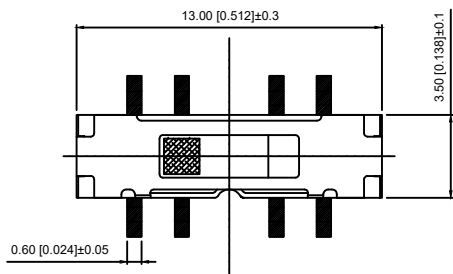

NOTE :  
 Rating 额定功率: DC 12V 50mA  
 Operating Force 操作力: 200±100gf  
 Lifetime 寿命: 10,000 Cycles

ITEM	PAPT NAME	TER.NO	QTY	MATERIAL	FINISHING	REMARK
⑤	Terminal	8	8	Brass (0.30t)	ag Plated	
④	Contact spring	1	1	Phosphor branze	ag Plated	
③	Base	1	1	Pa46	Black	
②	Cover	1	1	Sus	Natural	
①	Keystake	1	1	Pa46	Black	

A4			
A3			
A2			
A1			
REV	DATE	REVISION DESCRIPTION	ISSUE

COMMON TOLERANCE

X.XX	± 0.10
X.X	± 0.15
X	± 0.25
ANGULAR	—

UNIT	MM	PROJECTED		PRODUCT NAME:
DRAWN BY	FUYUAN	CHECKED BY	COCO	MODEL NO: TP-3301L1
DATE	2019	APPROVAL B	ALEN	Https: www.rocpcu.tw
<b>ROCPCU TECHNOLOGY CO.,LTD</b>				
Copies are issued in strict confidence and shall not be reproduced or copied, or used as the basic of manufacture or sale of apparatus without permission				