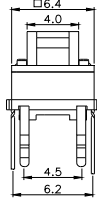

TPB01-1018LXX

LED COLOR	
0	OTHER
1	Red
2	Yellow
3	Green
4	Blue
5	White
6	Pure Green

Third Angle
Projection

Dimensions are shown: mm
Specifications and dimensions subject to change

TPC01 - 100LX

LED COLOR	
0	OTHER
1	Red
2	Yellow
3	Green
4	Blue
5	White
6	Pure Green

Dimensions are shown: mm
Specifications and dimensions subject to change