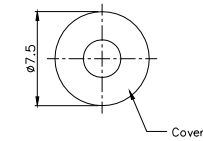

TPB01-104LXX

LED COLOR	
0	OTHER
1	Red
2	Yellow
3	Green
4	Blue
5	White
6	Pure Green