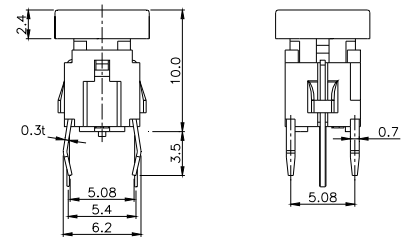

TPB01-102LXX

LED COLOR	
0	OTHER
1	Red
2	Yellow
3	Green
4	Blue
5	White
6	Pure Green