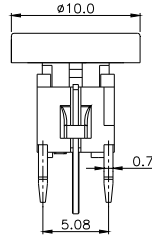

TPB01-107LXXX

Note :

	CAP	
	Mark	Color
2		SILVER BLACK
3		SILVER
4		SILVER
5		SILVER
6		SILVER
7		BLACK
8		BLACK
9		SILVER

LED COLOR	
0	OTHER
1	Red
2	Yellow
3	Green
4	Blue
5	White
6	Pure Green

TPB01-108LXXX

	CAP	
	Mark	Color
2		SILVER BLACK
7		SILVER
10		SILVER
11		SILVER
12		SILVER

LED COLOR	
0	OTHER
1	Red
2	Yellow
3	Green
4	Blue
5	White
6	Pure Green

TPB01-109LXX

LED COLOR	
0	OTHER
1	Red
2	Yellow
3	Green
4	Blue
5	White
6	Pure Green

TPB01-1010LXX

LED COLOR	
0	OTHER
1	Red
2	Yellow
3	Green
4	Blue
5	White
6	Pure Green

TPB01-1011LXXX

Note :

	CAP	
	Mark	Color
S1		SILVER
S2		BLACK

LED COLOR	
0	OTHER
1	Red
2	Yellow
3	Green
4	Blue
5	White
6	Pure Green

TPB01-1017LXX

LED COLOR	
0	OTHER
1	Red
2	Yellow
3	Green
4	Blue
5	White
6	Pure Green

Third Angle
Projection
Dimensions are shown: mm
Specifications and dimensions subject to change