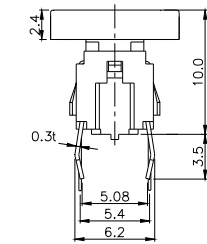

TPB01-106LXX

LED COLOR	
0	OTHER
1	Red
2	Yellow
3	Green
4	Blue
5	White
6	Pure Green

Third Angle
Projection
Dimensions are shown: mm
Specifications and dimensions subject to change

TPB01-107LXXX

Note :

	CAP	
	Mark	Color
2		SILVER BLACK
3		SILVER
4		SILVER
5		SILVER
6		SILVER
7		BLACK
8		BLACK
9		SILVER

Dimensions are shown: mm
Specifications and dimensions subject to change