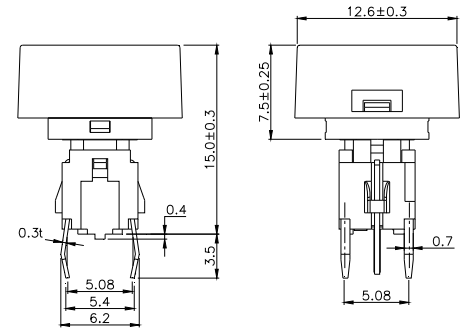

Third Angle Projection
Dimensions are shown: mm
Specifications and dimensions subject to change

TPB01-3012LXX

LED COLOR	
0	OTHER
1	Red
2	Yellow
3	Green
4	Blue
5	White
6	Pure Green

TPB01-3013LXX

LED COLOR	
0	OTHER
1	Red
2	Yellow
3	Green
4	Blue
5	White
6	Pure Green

Dimensions are shown: mm
Specifications and dimensions subject to change