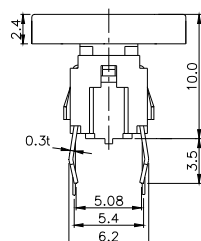

LED COLOR	
0	OTHER
1	Red
2	Yellow
3	Green
4	Blue
5	White
6	Pure Green

TPB01-1017LXX

LED COLOR	
0	OTHER
1	Red
2	Yellow
3	Green
4	Blue
5	White
6	Pure Green

Third Angle
Projection
Dimensions are shown: mm
Specifications and dimensions subject to change

Dimensions are shown: mm
Specifications and dimensions subject to change