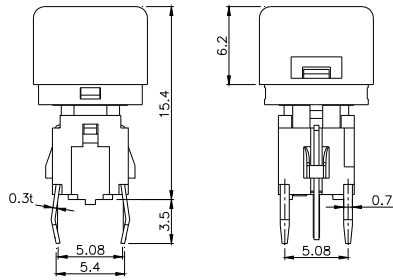

Third Angle Projection
Dimensions are shown: mm
Specifications and dimensions subject to change

TPB01-3012LXX

LED COLOR	
0	OTHER
1	Red
2	Yellow
3	Green
4	Blue
5	White
6	Pure Green

TPB01-3013LXX

LED COLOR	
0	OTHER
1	Red
2	Yellow
3	Green
4	Blue
5	White
6	Pure Green

Dimensions are shown: mm
Specifications and dimensions subject to change