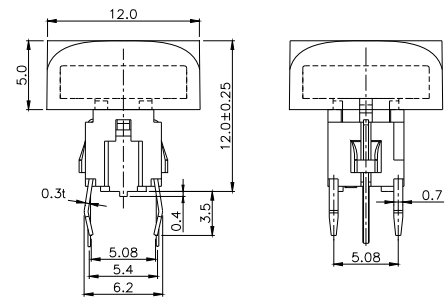

Third Angle Projection
Dimensions are shown: mm
Specifications and dimensions subject to change

TPB01-3012LXX

LED COLOR	
0	OTHER
1	Red
2	Yellow
3	Green
4	Blue
5	White
6	Pure Green

TPB01-3013LXX

LED COLOR	
0	OTHER
1	Red
2	Yellow
3	Green
4	Blue
5	White
6	Pure Green

TPB01-1018LXX

LED COLOR	
0	OTHER
1	Red
2	Yellow
3	Green
4	Blue
5	White
6	Pure Green

Third Angle
Projection

Dimensions are shown: mm
Specifications and dimensions subject to change

TPC01 - 100LX

LED COLOR	
0	OTHER
1	Red
2	Yellow
3	Green
4	Blue
5	White
6	Pure Green

Dimensions are shown: mm
Specifications and dimensions subject to change