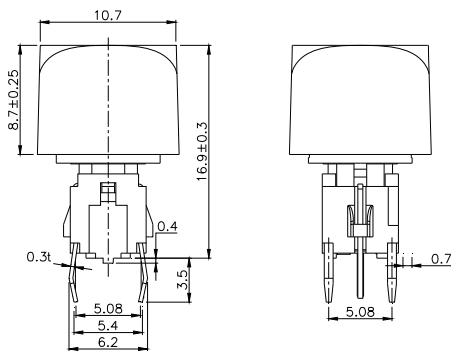

Third Angle Projection
Dimensions are shown: mm
Specifications and dimensions subject to change

TPB01-3012LXX

LED COLOR	
0	OTHER
1	Red
2	Yellow
3	Green
4	Blue
5	White
6	Pure Green

TPB01-3013LXX

LED COLOR	
0	OTHER
1	Red
2	Yellow
3	Green
4	Blue
5	White
6	Pure Green

TPB01-1018LXX

LED COLOR	
0	OTHER
1	Red
2	Yellow
3	Green
4	Blue
5	White
6	Pure Green

Third Angle
Projection

Dimensions are shown: mm
Specifications and dimensions subject to change

TPC01 - 100LX

LED COLOR	
0	OTHER
1	Red
2	Yellow
3	Green
4	Blue
5	White
6	Pure Green

Dimensions are shown: mm
Specifications and dimensions subject to change