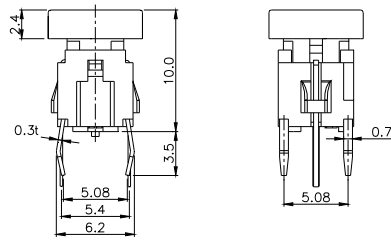

TPB01-101LXXX

Note :

	CAP	
	Mark	Color
2		SILVER BLACK
3		SILVER
6	OK	SILVER
13	Menu	SILVER
14	OFF	SILVER
15	Enter	SILVER
16	1~10	SILVER

LED COLOR	
0	OTHER
1	Red
2	Yellow
3	Green
4	Blue
5	White
6	Pure Green