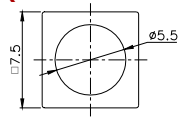

TPB01-109LXX