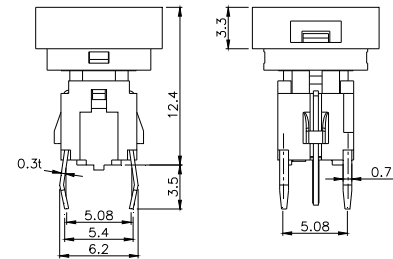

TPB01-3015LXX

LED COLOR	
0	OTHER
1	Red
2	Yellow
3	Green
4	Blue
5	White
6	Pure Green