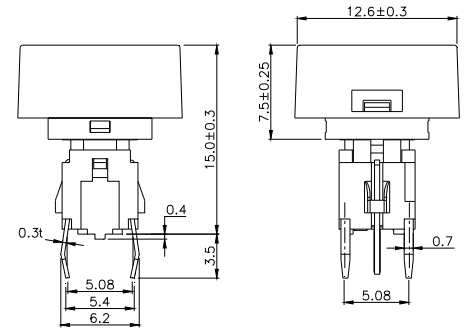

Dimensions are shown: mm
Specifications and dimensions subject to change

TPB01-3012LXX

LED COLOR	
0	OTHER
1	Red
2	Yellow
3	Green
4	Blue
5	White
6	Pure Green

TPB01-3013LXX

LED COLOR	
0	OTHER
1	Red
2	Yellow
3	Green
4	Blue
5	White
6	Pure Green

Dimensions are shown: mm
Specifications and dimensions subject to change