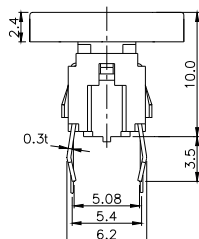

LED COLOR	
0	OTHER
1	Red
2	Yellow
3	Green
4	Blue
5	White
6	Pure Green

TPB01-1017LXX

LED COLOR	
0	OTHER
1	Red
2	Yellow
3	Green
4	Blue
5	White
6	Pure Green

Third Angle
Projection
Dimensions are shown: mm
Specifications and dimensions subject to change

Dimensions are shown: mm
Specifications and dimensions subject to change