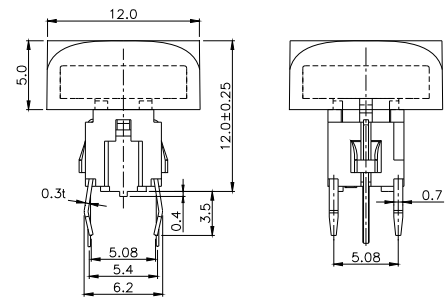

Dimensions are shown: mm
Specifications and dimensions subject to change

TPB01-3012LXX

LED COLOR	
0	OTHER
1	Red
2	Yellow
3	Green
4	Blue
5	White
6	Pure Green

TPB01-3013LXX

LED COLOR	
0	OTHER
1	Red
2	Yellow
3	Green
4	Blue
5	White
6	Pure Green

TPB01-1018LXX

LED COLOR	
0	OTHER
1	Red
2	Yellow
3	Green
4	Blue
5	White
6	Pure Green

Third Angle
Projection

Dimensions are shown: mm
Specifications and dimensions subject to change

TPC01 - 100LX

LED COLOR	
0	OTHER
1	Red
2	Yellow
3	Green
4	Blue
5	White
6	Pure Green

Dimensions are shown: mm
Specifications and dimensions subject to change