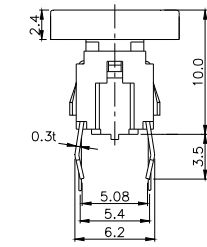

TPB01-106LXX

LED COLOR	
0	OTHER
1	Red
2	Yellow
3	Green
4	Blue
5	White
6	Pure Green

Third Angle
Projection
Dimensions are shown: mm
Specifications and dimensions subject to change

TPB01-107LXXX

Note :

	CAP	
	Mark	Color
2		SILVER BLACK
3		SILVER
4		SILVER
5		SILVER
6		SILVER
7		BLACK
8		BLACK
9		SILVER

Dimensions are shown: mm
Specifications and dimensions subject to change