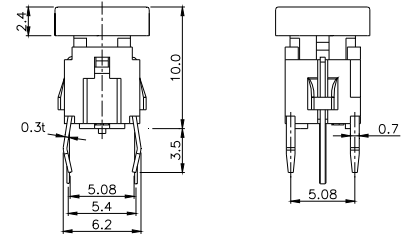

TPB01-102LXX

LED COLOR	
0	OTHER
1	Red
2	Yellow
3	Green
4	Blue
5	White
6	Pure Green