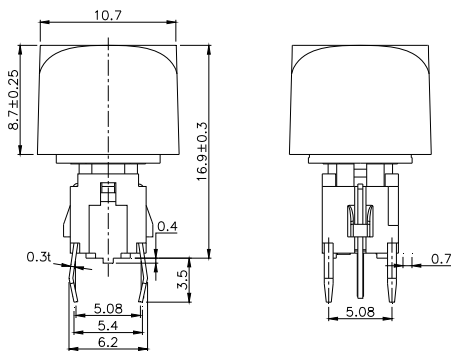

Dimensions are shown: mm
Specifications and dimensions subject to change

TPB01-3012LXX

LED COLOR	
0	OTHER
1	Red
2	Yellow
3	Green
4	Blue
5	White
6	Pure Green

TPB01-3013LXX

LED COLOR	
0	OTHER
1	Red
2	Yellow
3	Green
4	Blue
5	White
6	Pure Green

TPB01-1018LXX

LED COLOR	
0	OTHER
1	Red
2	Yellow
3	Green
4	Blue
5	White
6	Pure Green

Third Angle
Projection

Dimensions are shown: mm
Specifications and dimensions subject to change

TPC01 - 100LX

LED COLOR	
0	OTHER
1	Red
2	Yellow
3	Green
4	Blue
5	White
6	Pure Green

Dimensions are shown: mm
Specifications and dimensions subject to change