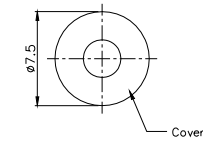

TPB01-104LXX

LED COLOR	
0	OTHER
1	Red
2	Yellow
3	Green
4	Blue
5	White
6	Pure Green