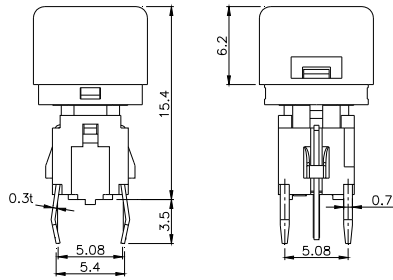

Dimensions are shown: mm
Specifications and dimensions subject to change

TPB01-3012LXX

LED COLOR	
0	OTHER
1	Red
2	Yellow
3	Green
4	Blue
5	White
6	Pure Green

TPB01-3013LXX

LED COLOR	
0	OTHER
1	Red
2	Yellow
3	Green
4	Blue
5	White
6	Pure Green

Dimensions are shown: mm
Specifications and dimensions subject to change