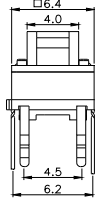

TPB01-1018LXX

LED COLOR	
0	OTHER
1	Red
2	Yellow
3	Green
4	Blue
5	White
6	Pure Green

Third Angle
Projection

Dimensions are shown: mm
Specifications and dimensions subject to change

TPC01 - 100LX

LED COLOR	
0	OTHER
1	Red
2	Yellow
3	Green
4	Blue
5	White
6	Pure Green

Dimensions are shown: mm
Specifications and dimensions subject to change