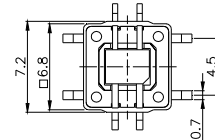

TPC02 - 300ML

LED COLOR	
0	OTHER
1	Red
2	Yellow
3	Green
4	Blue
5	White
6	Pure Green