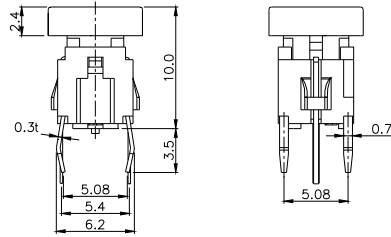

TPB01-101LXXX

Note :

	CAP	
	Mark	Color
2		SILVER BLACK
3		SILVER
6	OK	SILVER
13	Menu	SILVER
14	OFF	SILVER
15	Enter	SILVER
16	1~10	SILVER

LED COLOR	
0	OTHER
1	Red
2	Yellow
3	Green
4	Blue
5	White
6	Pure Green