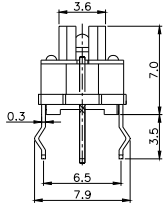

TPB01-1018LXX

LED COLOR	
0	OTHER
1	Red
2	Yellow
3	Green
4	Blue
5	White
6	Pure Green

Third Angle
Projection

Dimensions are shown: mm
Specifications and dimensions subject to change

TPC01 - 100LX

LED COLOR	
0	OTHER
1	Red
2	Yellow
3	Green
4	Blue
5	White
6	Pure Green

Dimensions are shown: mm
Specifications and dimensions subject to change