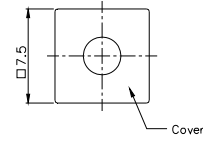

TPB01-102LXX

LED COLOR	
0	OTHER
1	Red
2	Yellow
3	Green
4	Blue
5	White
6	Pure Green