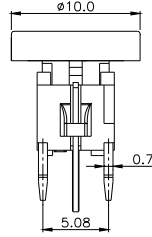

TPB01-107LXXX

Note :

	CAP	
	Mark	Color
2		SILVER BLACK
3		SILVER
4		SILVER
5		SILVER
6		SILVER
7		BLACK
8		BLACK
9		SILVER

LED COLOR	
0	OTHER
1	Red
2	Yellow
3	Green
4	Blue
5	White
6	Pure Green

TPB01-108LXXX

	CAP	
	Mark	Color
2		SILVER BLACK
7		SILVER
10		SILVER
11		SILVER
12		SILVER

LED COLOR	
0	OTHER
1	Red
2	Yellow
3	Green
4	Blue
5	White
6	Pure Green

TPB01-109LXX

LED COLOR	
0	OTHER
1	Red
2	Yellow
3	Green
4	Blue
5	White
6	Pure Green

TPB01-1010LXX

LED COLOR	
0	OTHER
1	Red
2	Yellow
3	Green
4	Blue
5	White
6	Pure Green

TPB01-1011LXXX

Note :

	CAP	
	Mark	Color
S1		SILVER
S2		BLACK

LED COLOR	
0	OTHER
1	Red
2	Yellow
3	Green
4	Blue
5	White
6	Pure Green

TPB01-1017LXX

LED COLOR	
0	OTHER
1	Red
2	Yellow
3	Green
4	Blue
5	White
6	Pure Green

Third Angle
Projection
Dimensions are shown: mm
Specifications and dimensions subject to change