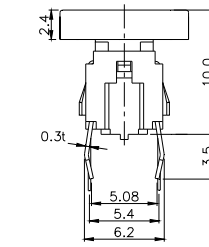

TPB01-108LXXX

	CAP	
	Mark	Color
2		SILVER BLACK
7		SILVER
10		SILVER
11		SILVER
12		SILVER

LED COLOR	
0	OTHER
1	Red
2	Yellow
3	Green
4	Blue
5	White
6	Pure Green