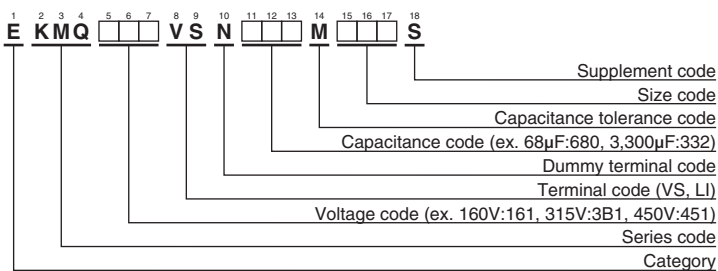

PART NUMBERING SYSTEM

Please refer to "Product code guide (snap-in type)"