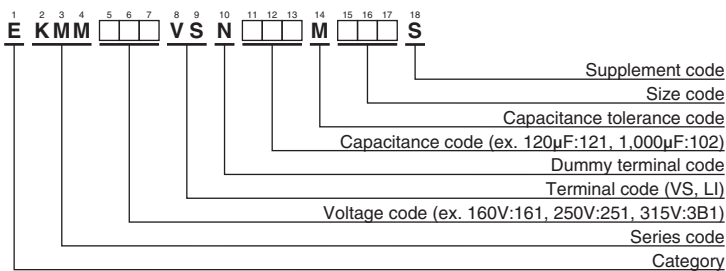

PART NUMBERING SYSTEM

Please refer to "Product code guide (snap-in type)"