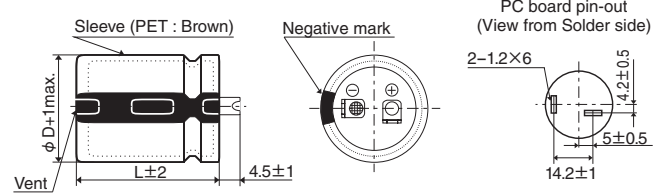

## DIMENSIONS [mm]

● Terminal Code : VS (φ22 to φ35) : Standard

● Terminal Code : LI (φ35)

\* φD=35mm : 3.5±0.5mm

The standard design has no plastic disc.