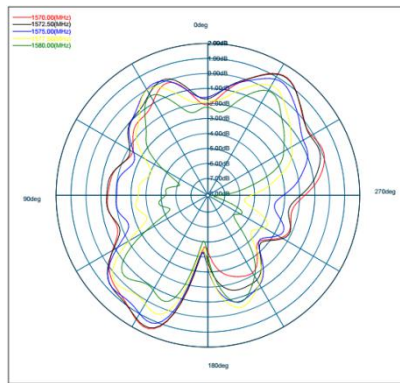

测试效果图:

Y+

XY

YZ

XZ

SHENZHEN KINGHELM ELECTRONIC CO., LTD

Add: Floor 2, building 4, Baoshan youpin cultural creative park, minfu road, minzhi street, Longhua new district District:

[Http://www.kinghelm.cn/](http://www.kinghelm.cn/)

Tel: 86-755-83247607

Fax: 86-755-83975897

技术详询