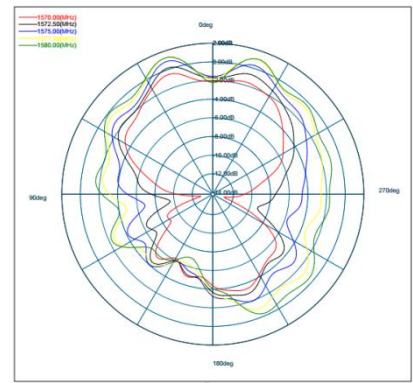

测试效果图:

Z+

XY

YZ

XZ

SHENZHEN KINGHELM ELECTRONIC CO., LTD

Add: Floor 2, building 4, Baoshan youpin cultural creative park, minfu road, minzhi street, Longhua new district District:

[Http://www.kinghelm.cn/](http://www.kinghelm.cn/)

Tel: 86-755-83247607

Fax: 86-755-83975897

技术详询